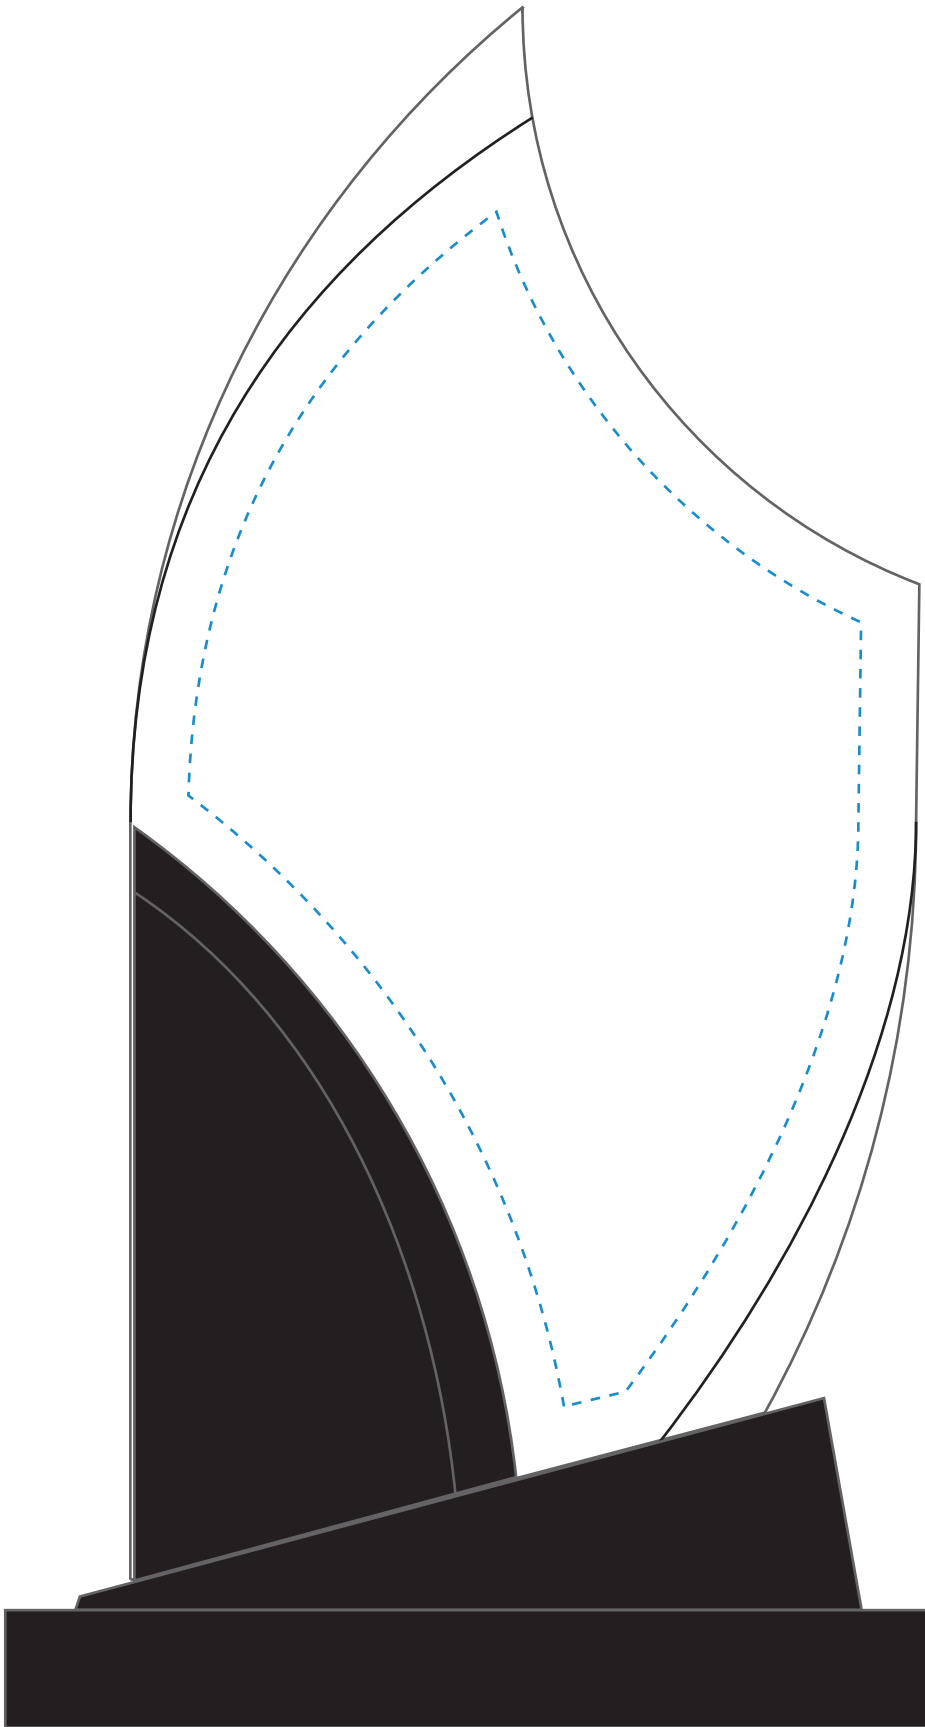

Standard Etch: Reverse

6902 PANACHE AWARD - 9"

Blue line represents the max image area.