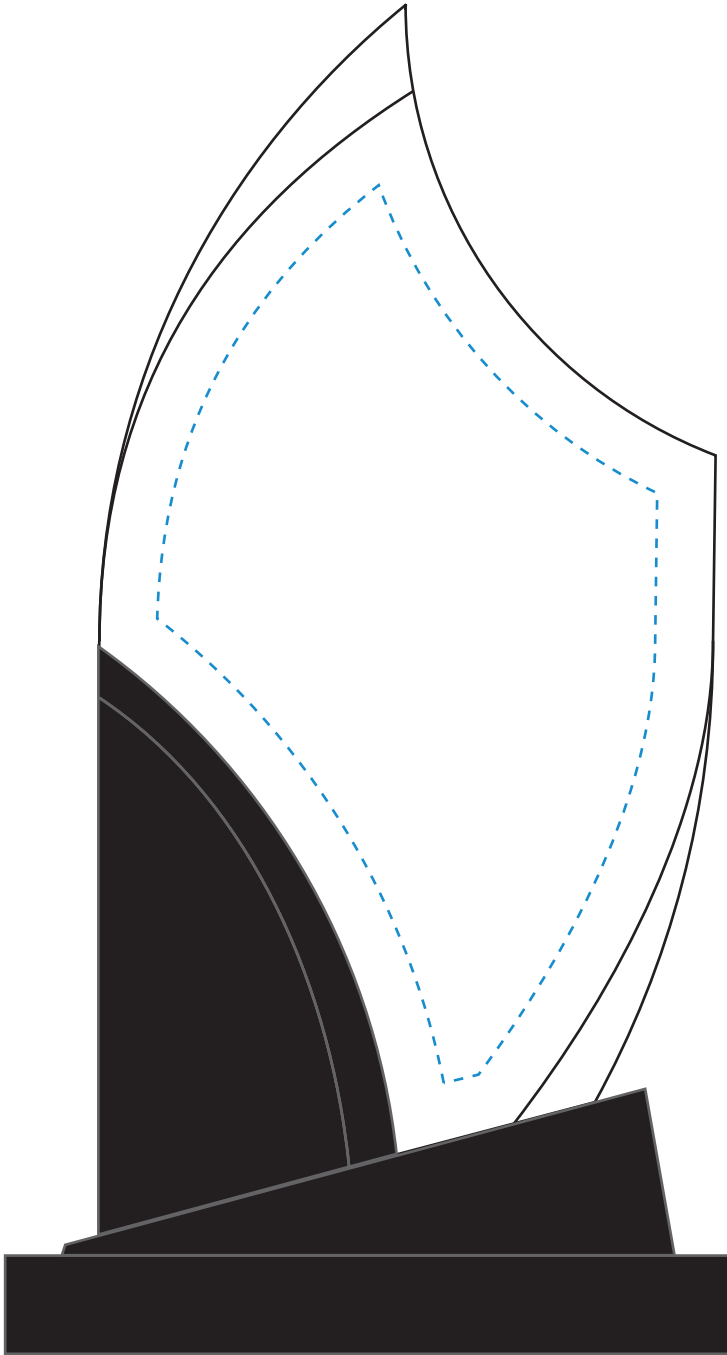

Standard Etch: Reverse

6901 PANACHE AWARD - 7"

Blue line represents the max image area.