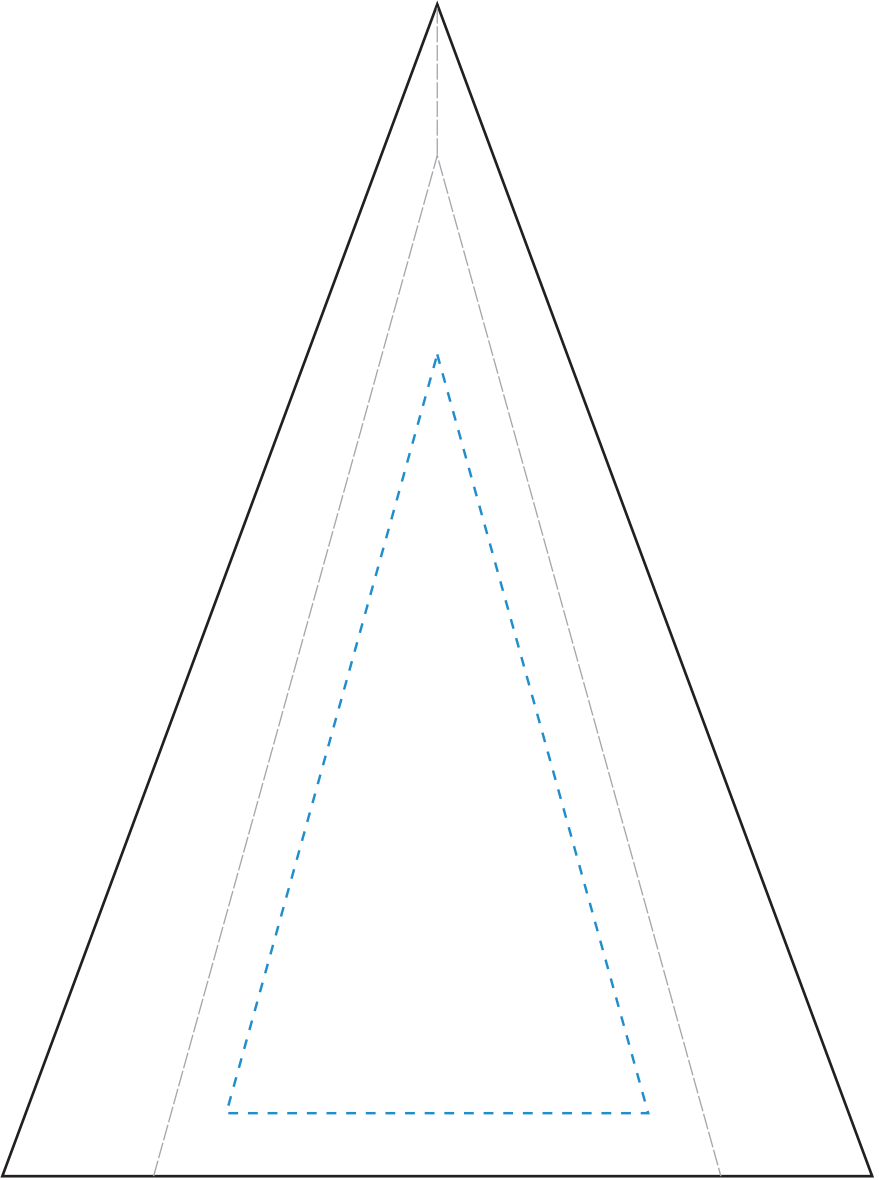

Standard Etch: Reverse

5945 PALISADE AWARD 6"

Blue line represents the max image area.