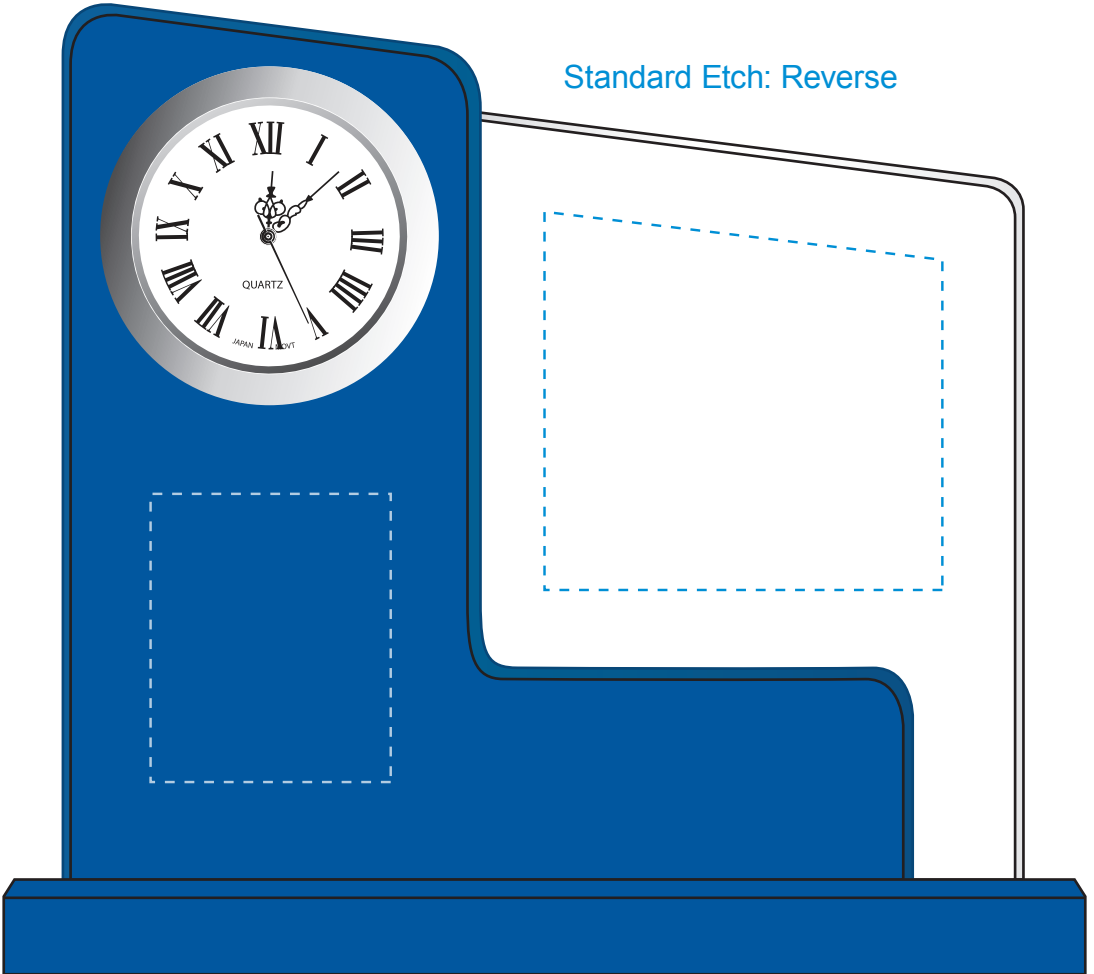

Standard Etch: Reverse

Optional Etch: Front

**6018 OXFORD CLOCK 5"**  
Blue line represents the max image area.