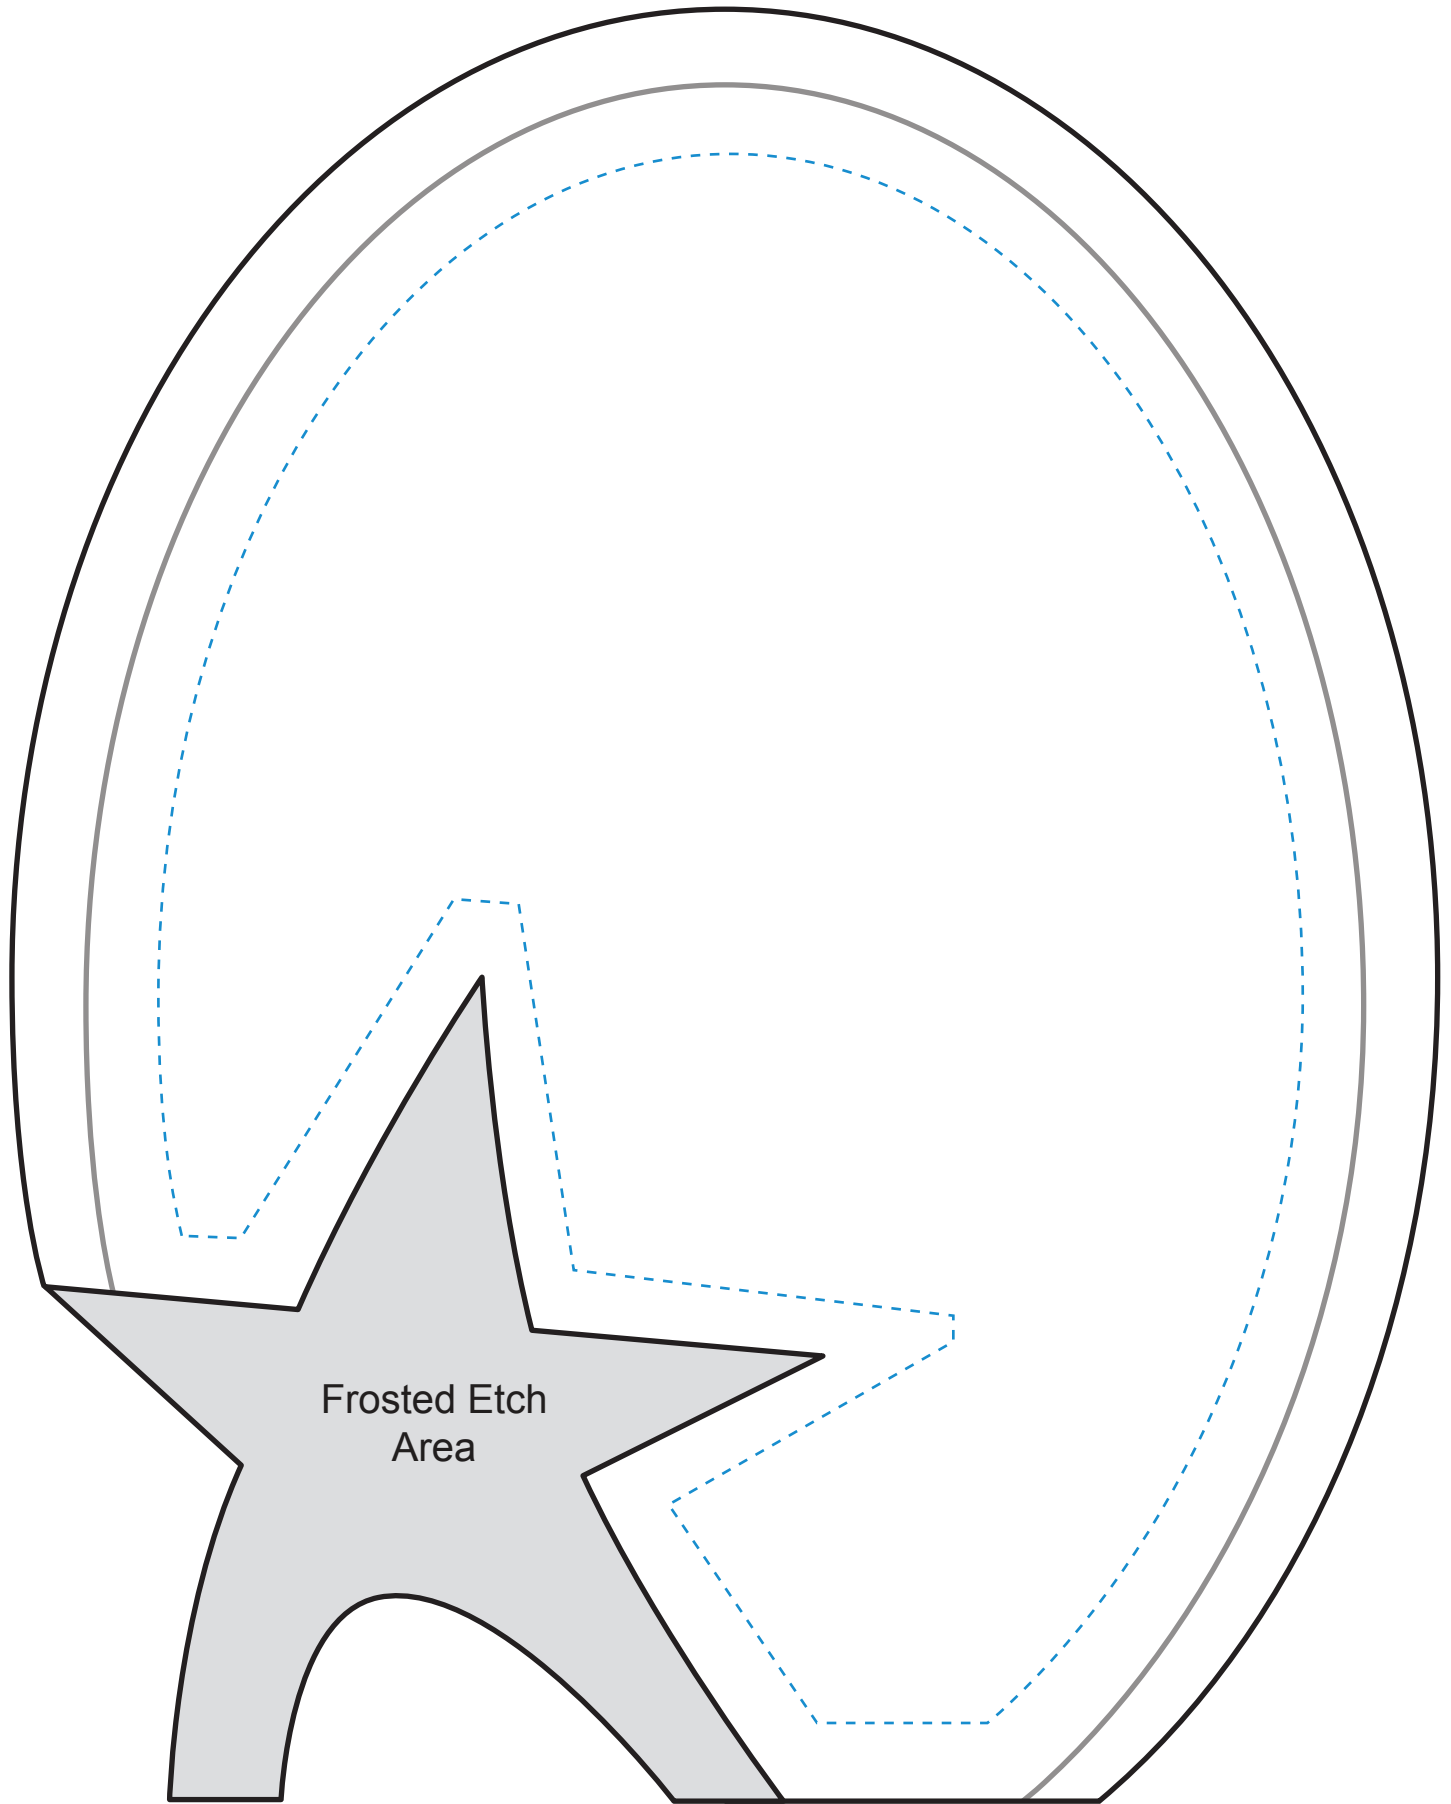

Standard Etch: Reverse

Frosted Etch
Area

4332 OVAL STAR - 9.5"

Blue line represents the max image area.