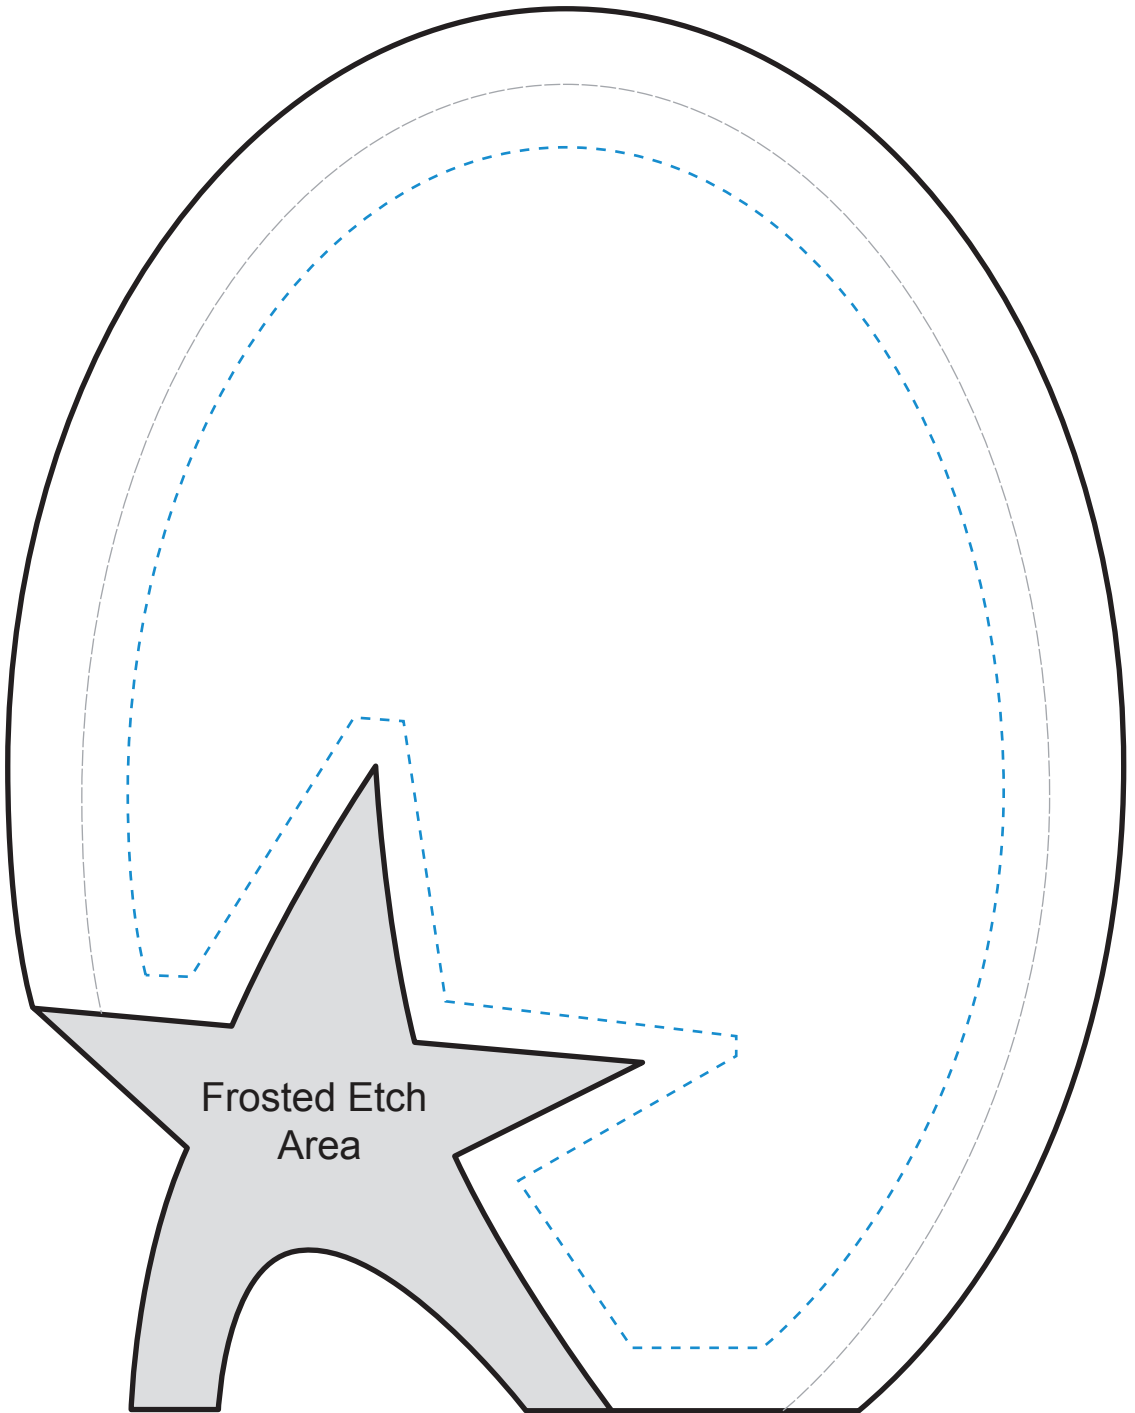

Standard Etch: Reverse

Frosted Etch
Area

4330 OVAL STAR - 7.5"

Blue line represents the max image area.