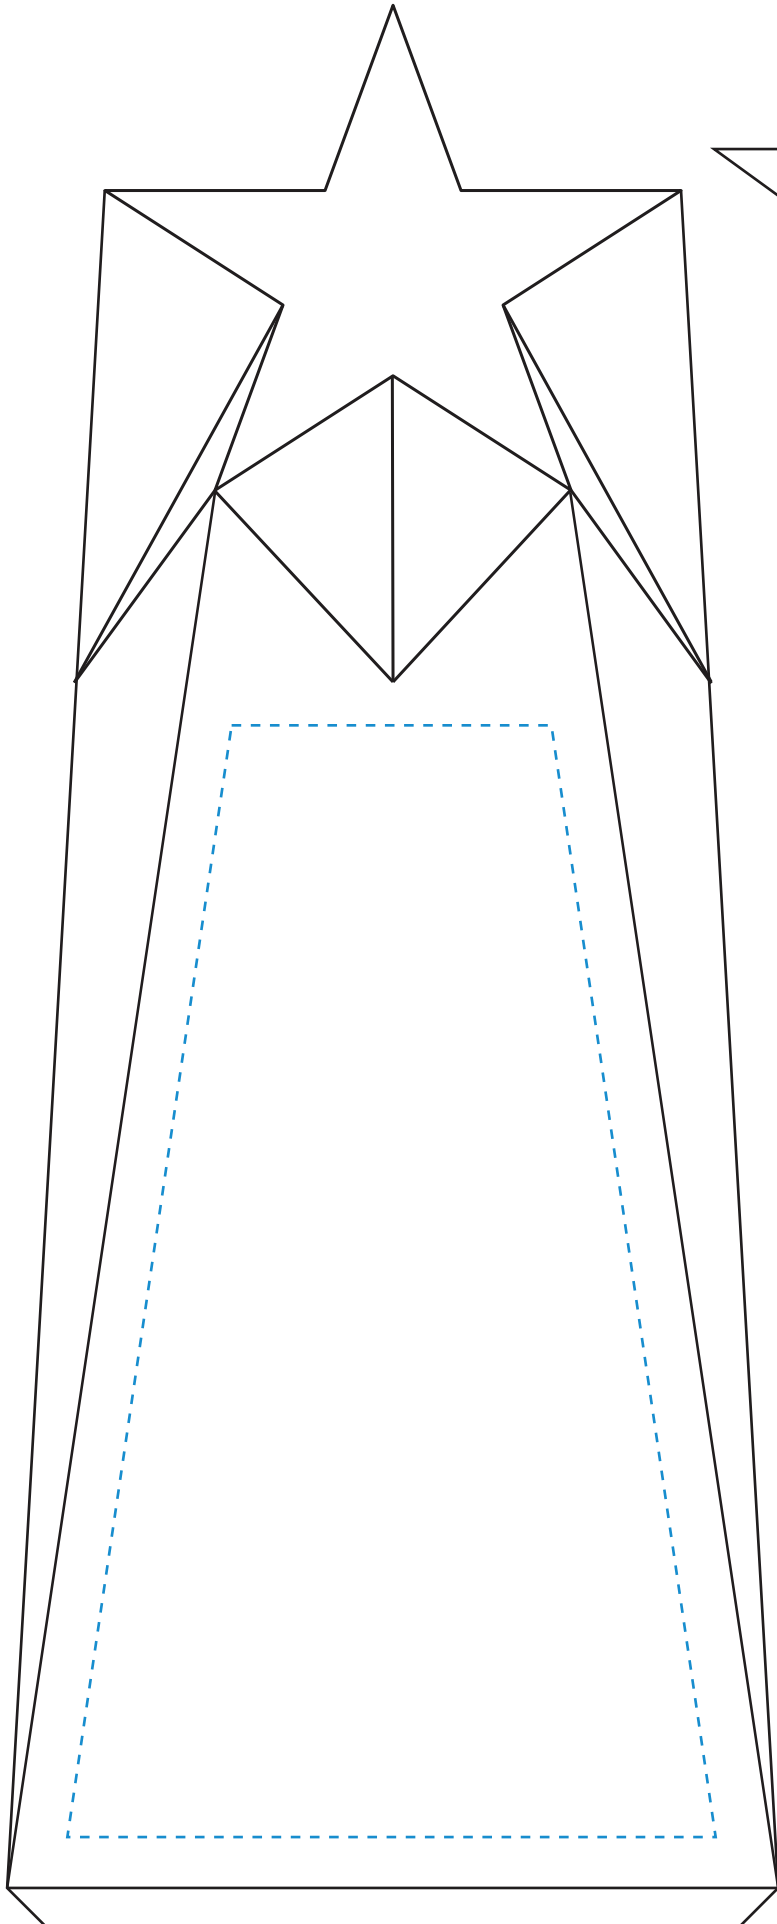

Standard Etch: Reverse

Standard Etch: Front

**5399 ORION STAR - 10"**

Blue line represents the max image area.