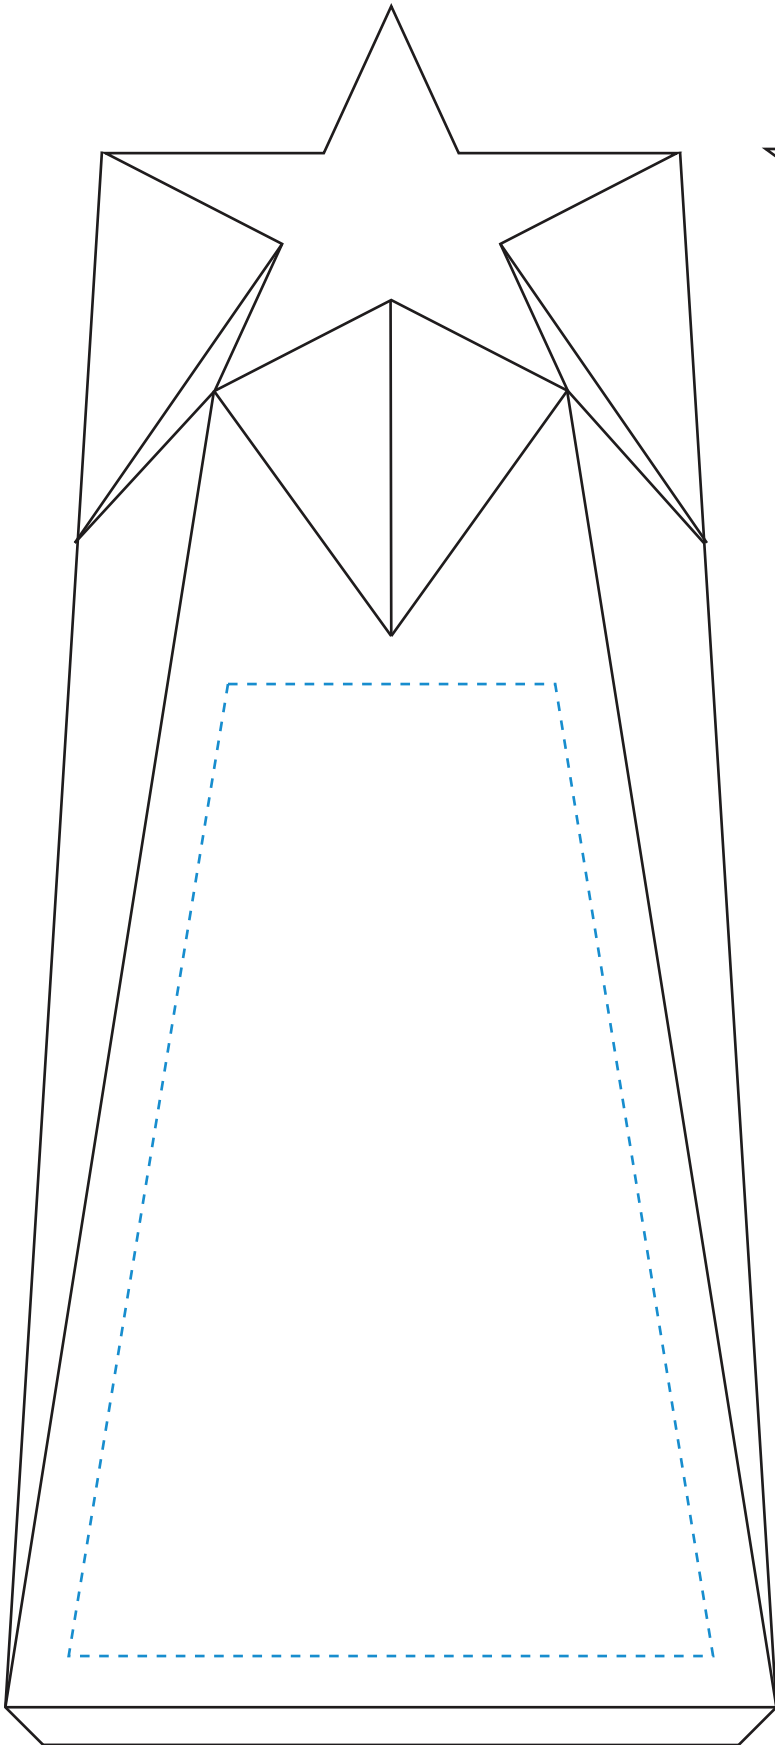

Standard Etch: Reverse

Standard Etch: Front

5398 ORION - 9"

Blue line represents the max image area.