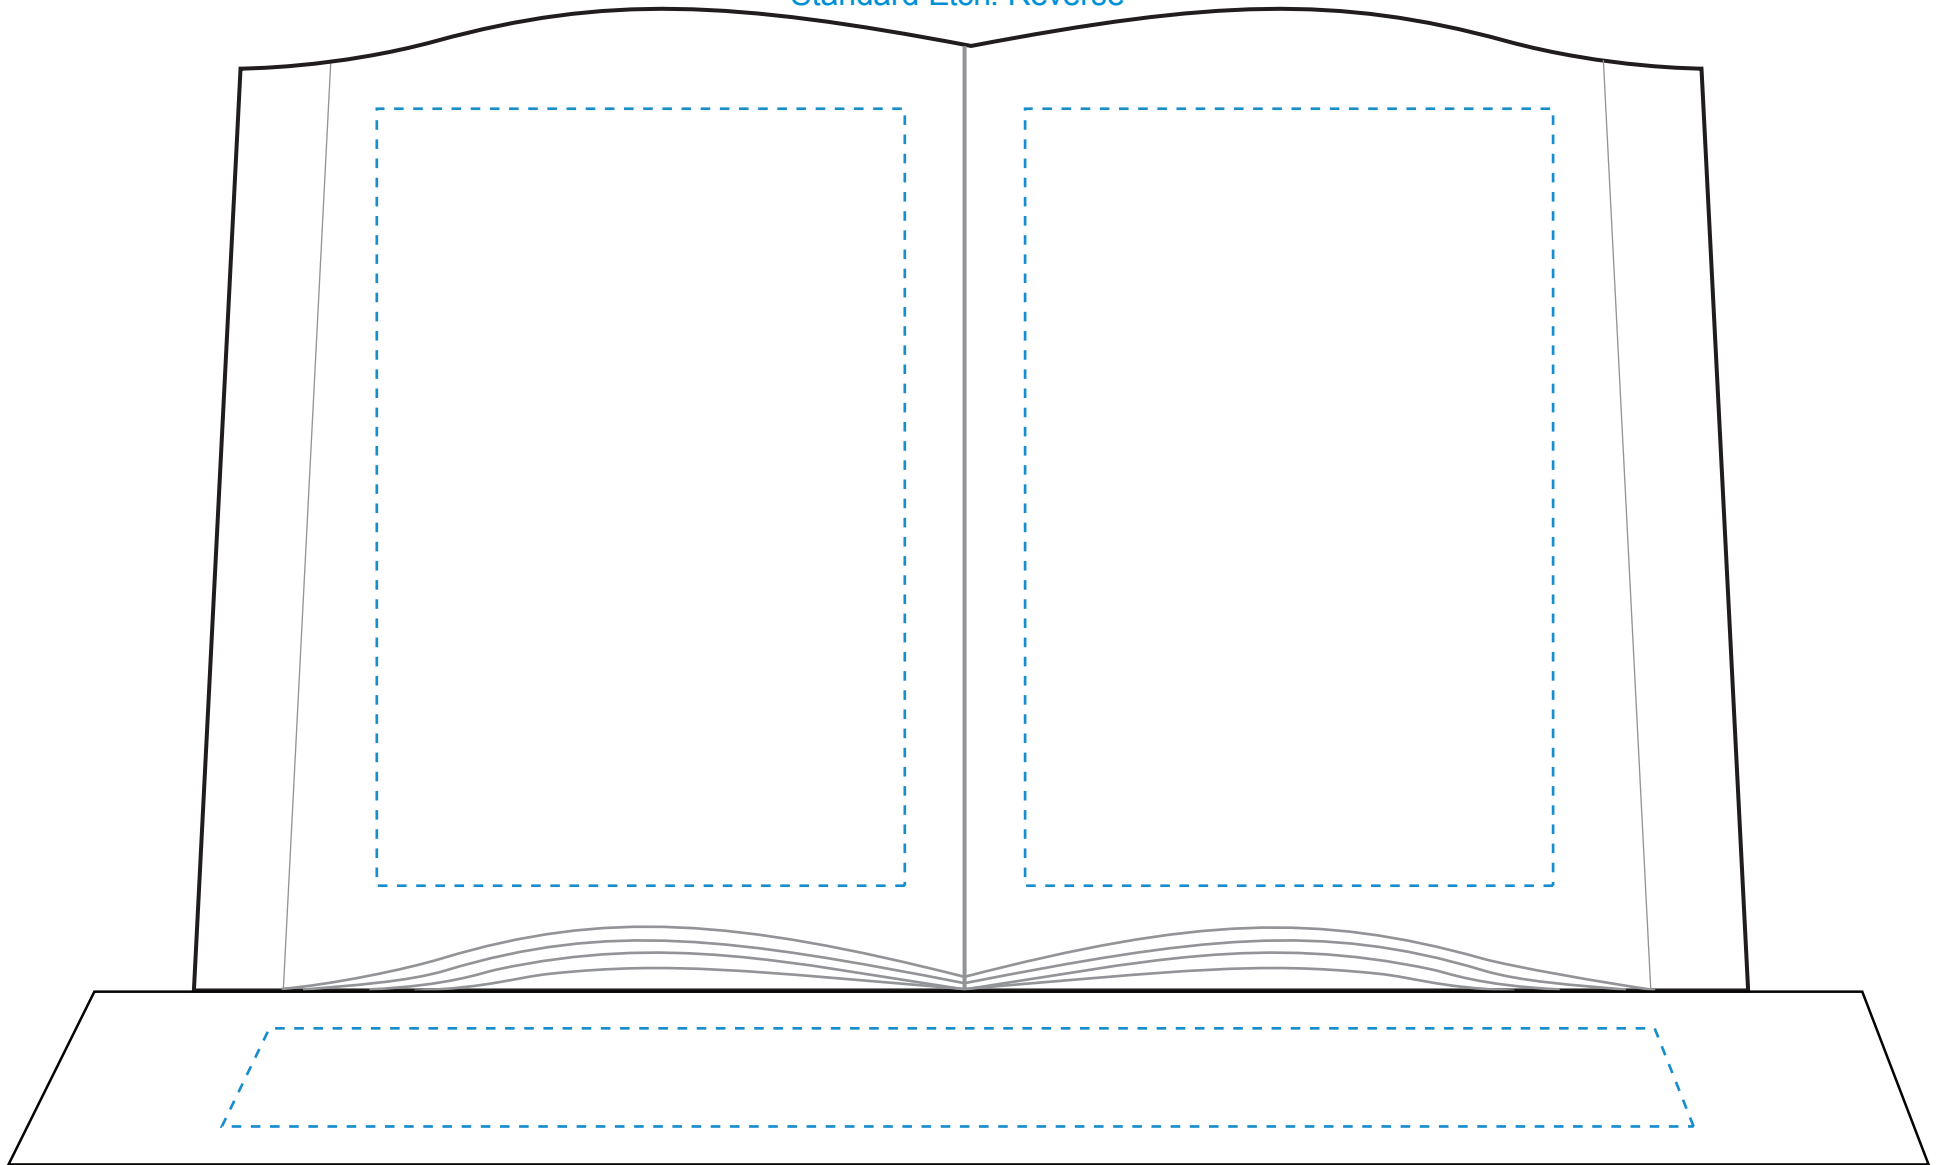

Standard Etch: Reverse

Standard Etch: Front

5899 OPEN BOOK 6"
Blue line represents the max image area.