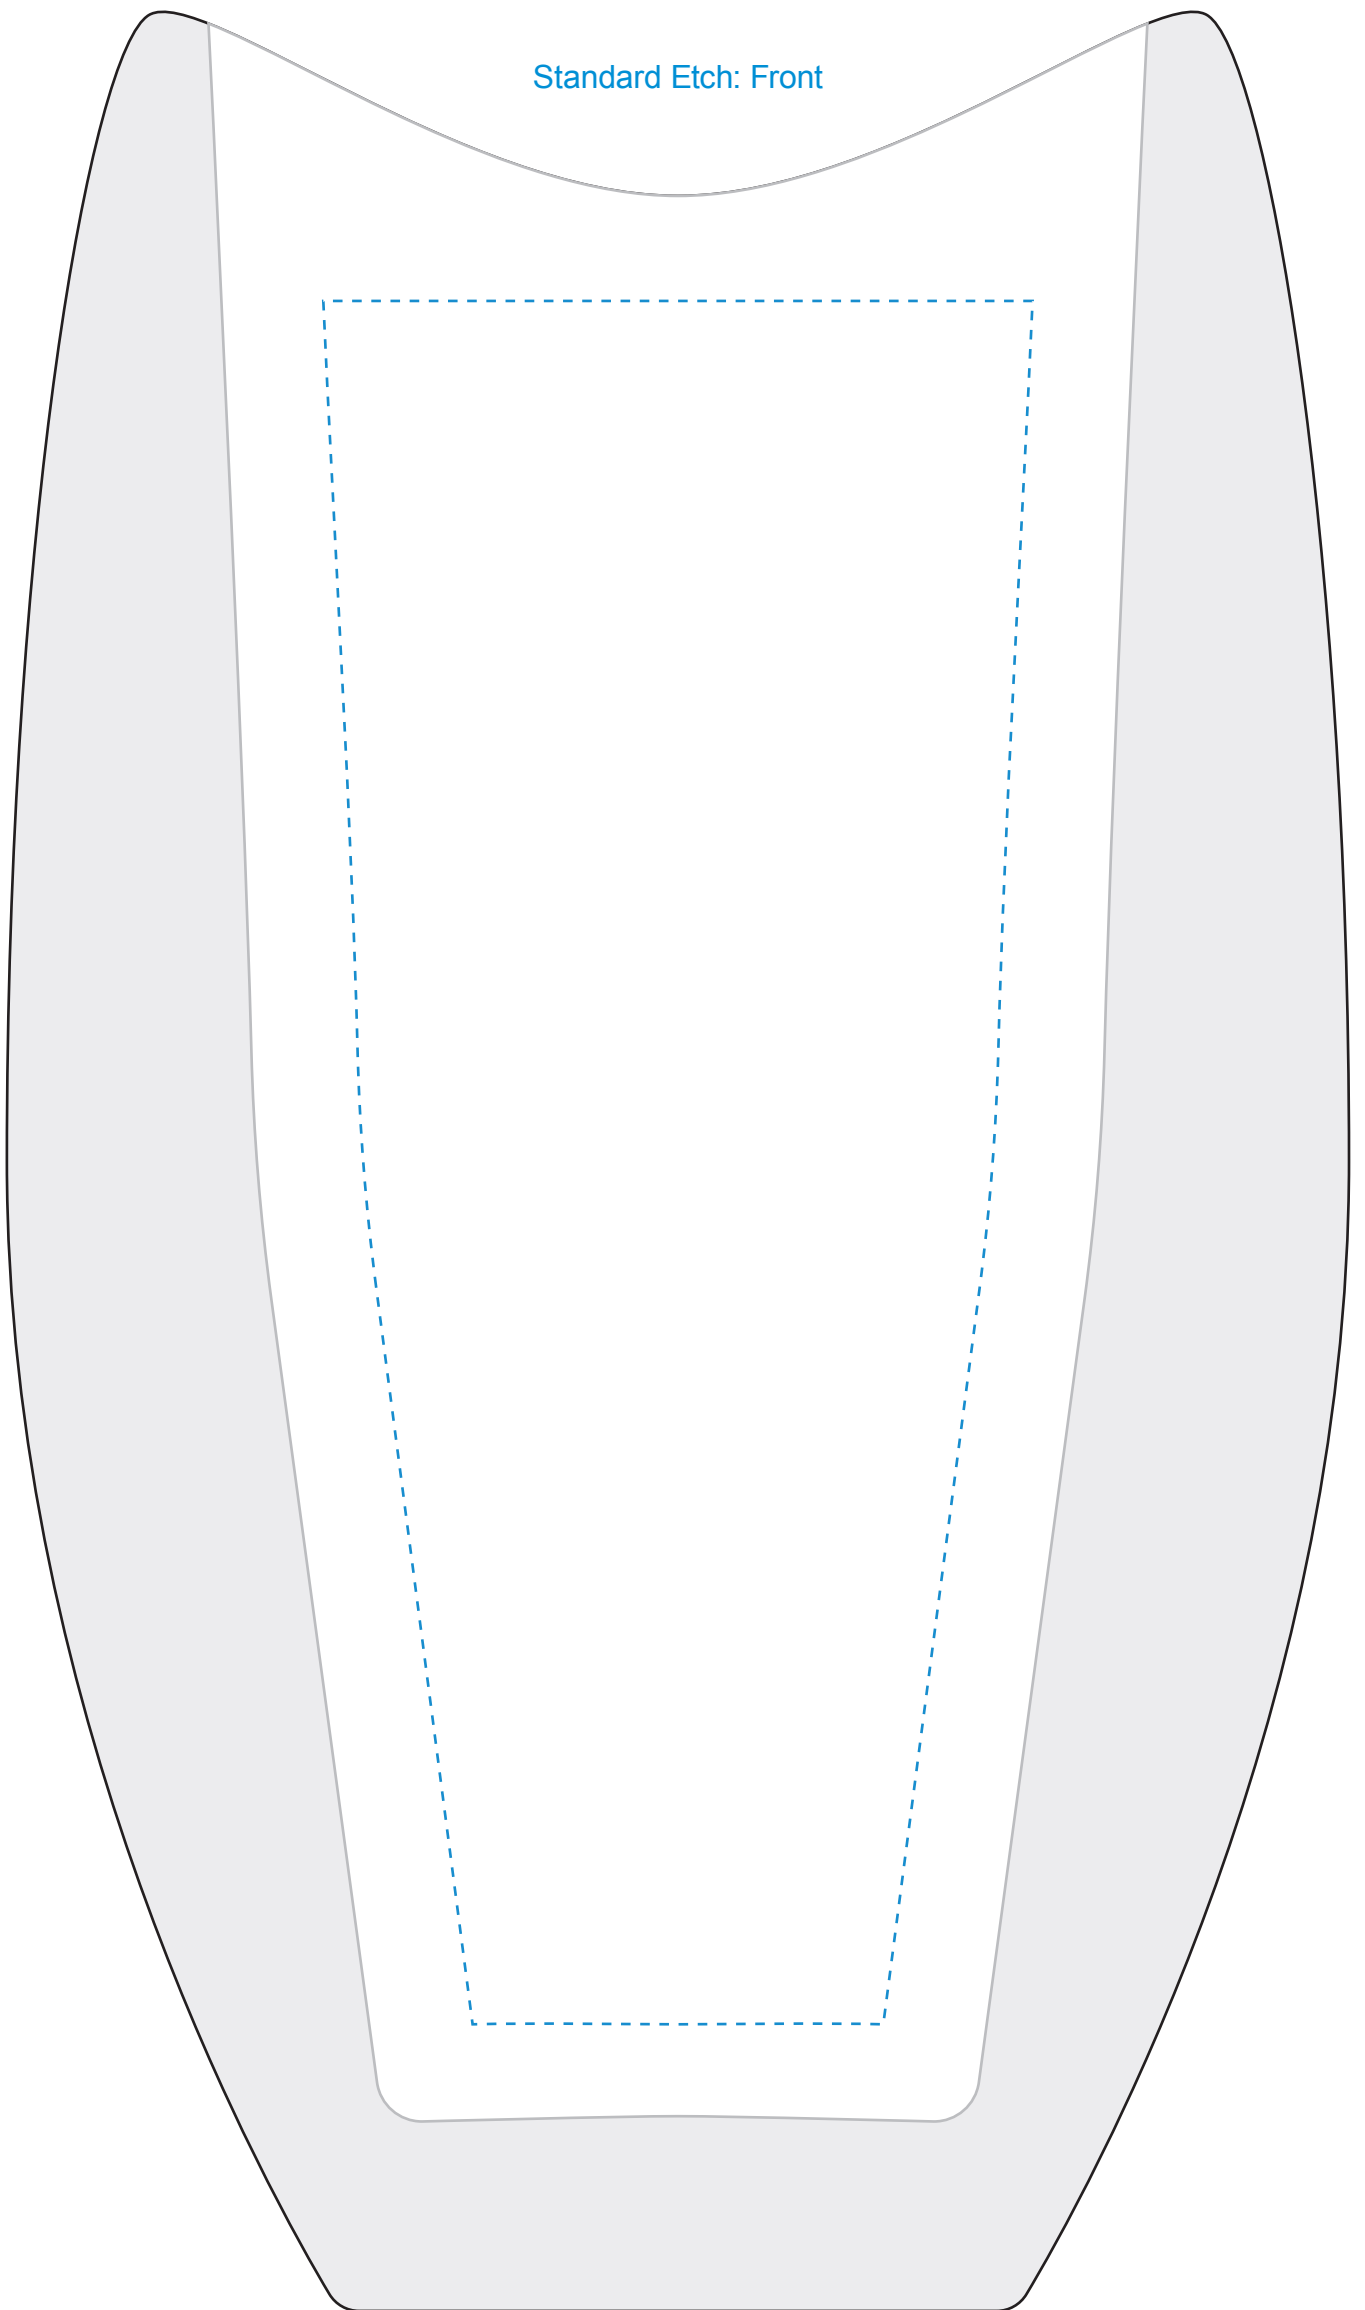

Standard Etch: Front

2083 OCEANIC VASE - 12"

**WARNING: Cancer
and Reproductive Harm**
www.P65Warnings.ca.gov