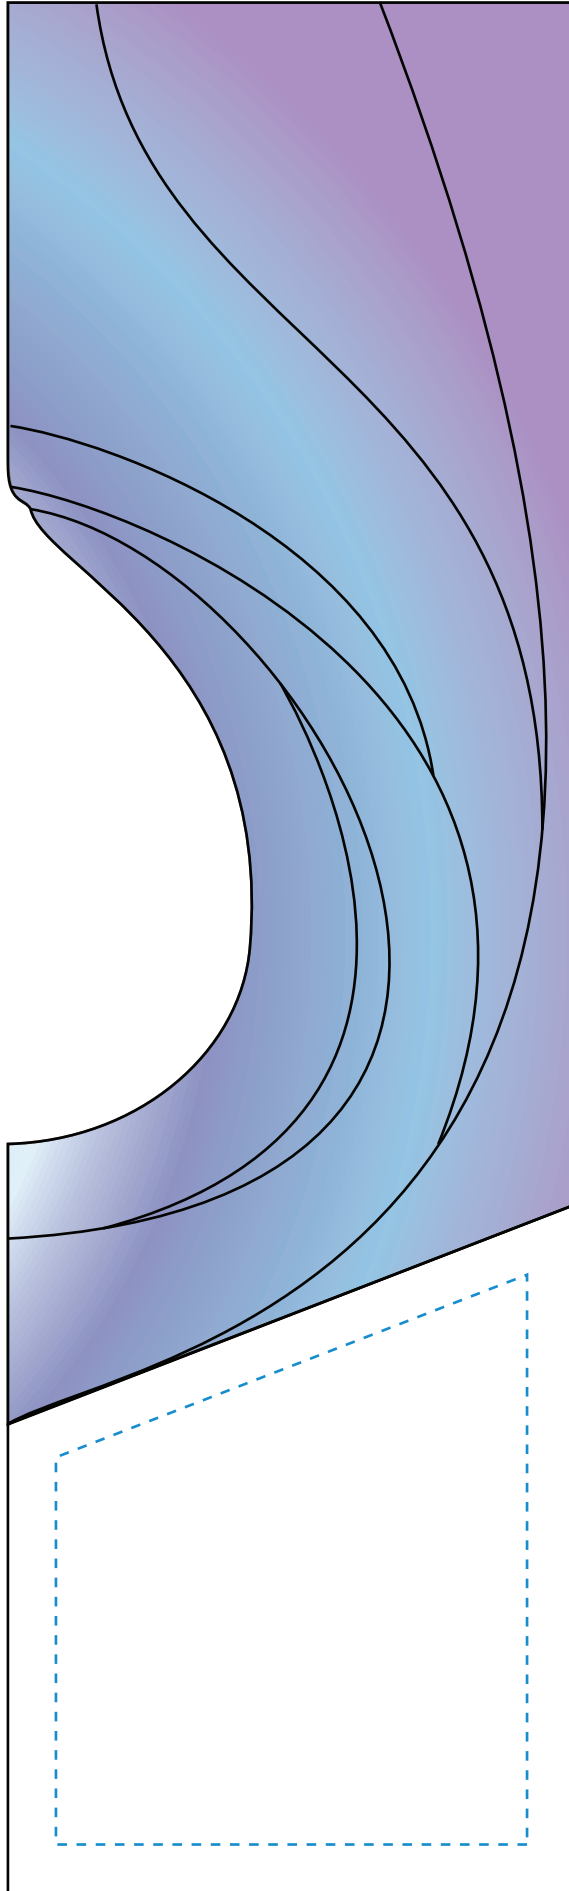

Standard Etch: Reverse (on clear)

8324 OCEAN AWARD - 9.75"

Blue line represents the max image area.