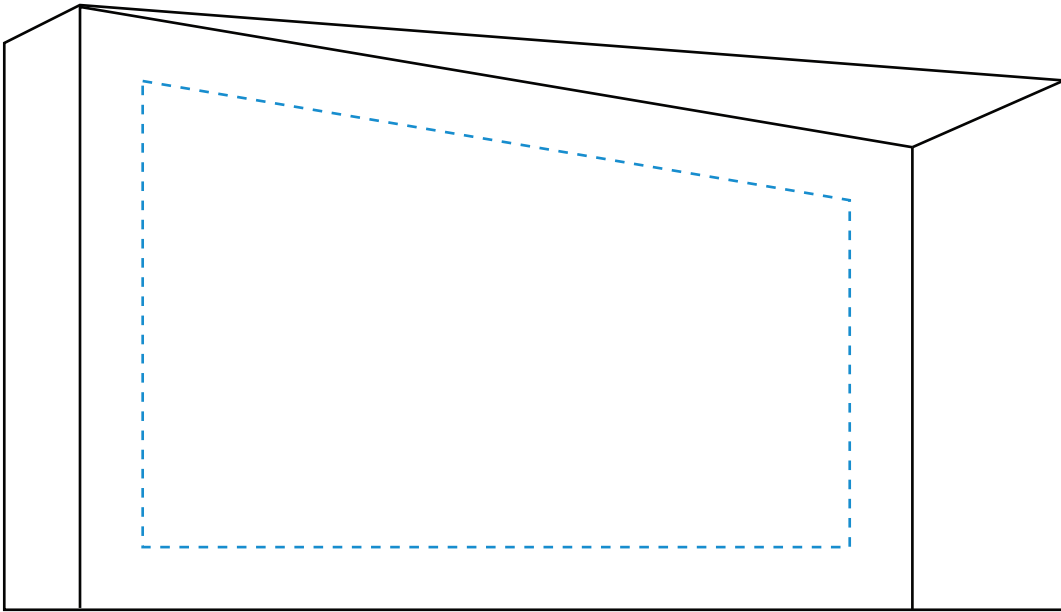

TOP VIEW

Standard Etch: Reverse

7947 NORFOLK WEDGE - 3.25"
(140 X 80 X 50MM)

Blue line represents the max image area.

SIDE VIEW