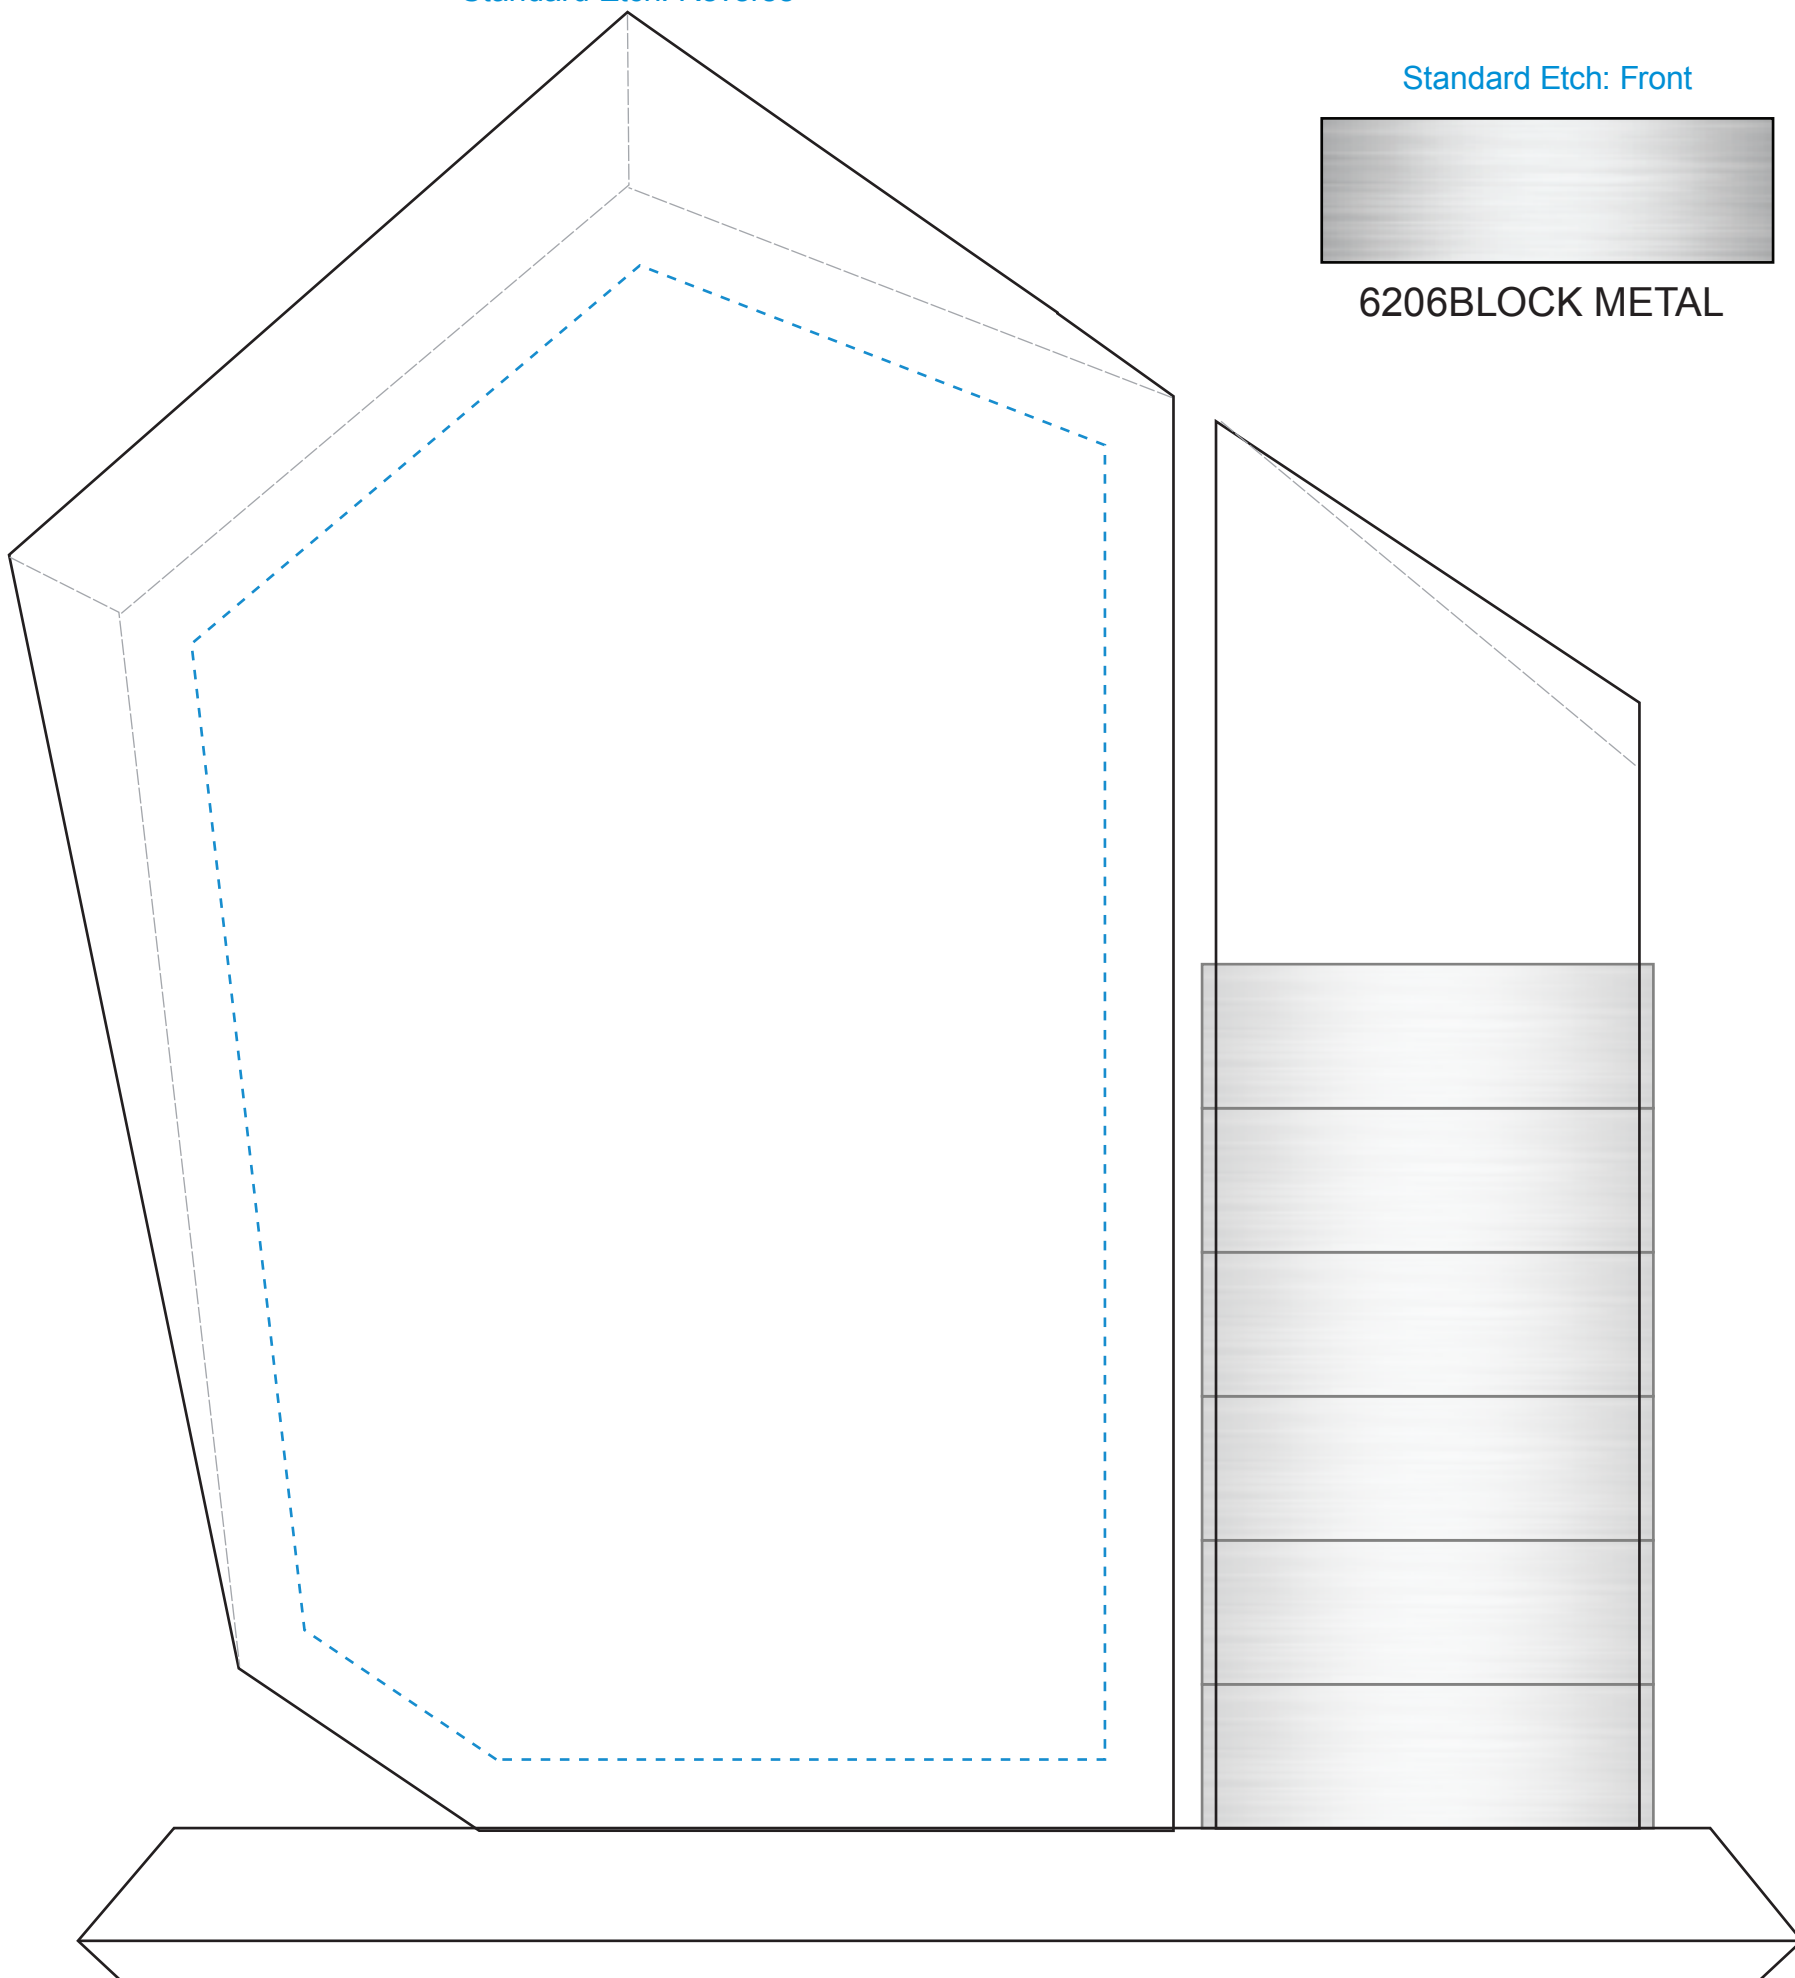

Standard Etch: Reverse

Standard Etch: Front

6206BLOCK METAL

6208 NOKOMIS GOAL-SETTER - 10.25"

Blue line represents the max image area.