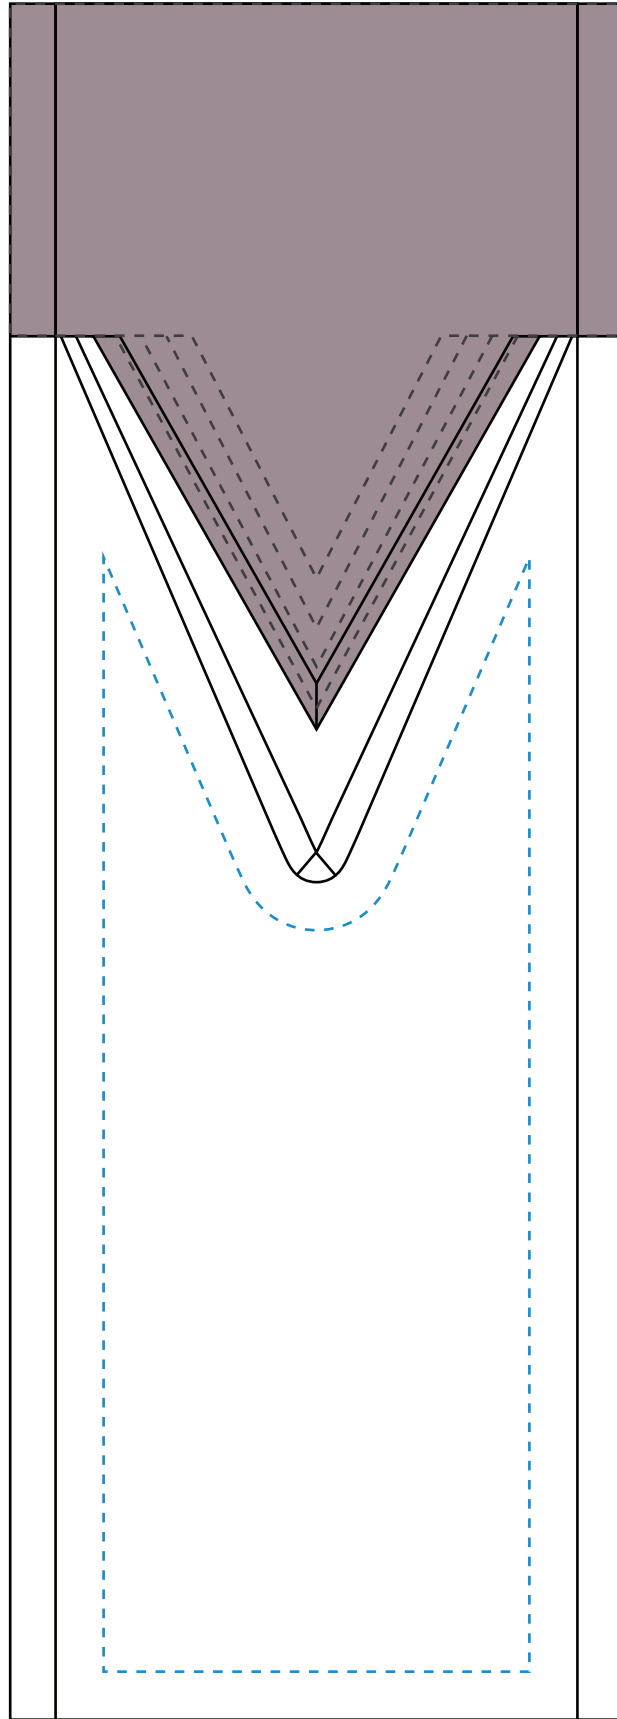

Standard Etch: Reverse

8316 NOBILITY PURPLE AWARD - 9"

Blue line represents the max image area.