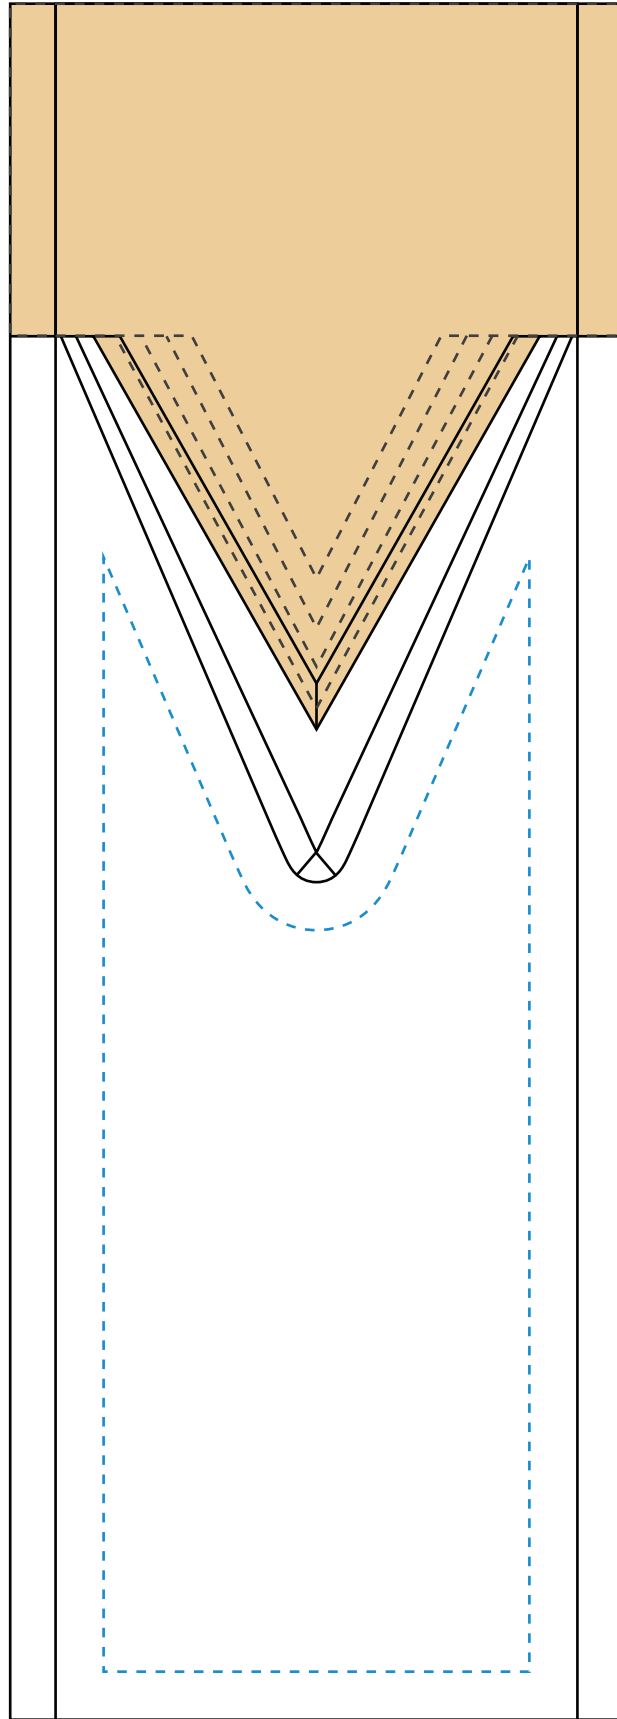

Standard Etch: Reverse

8315 NOBILITY AMBER AWARD - 9"
Blue line represents the max image area.