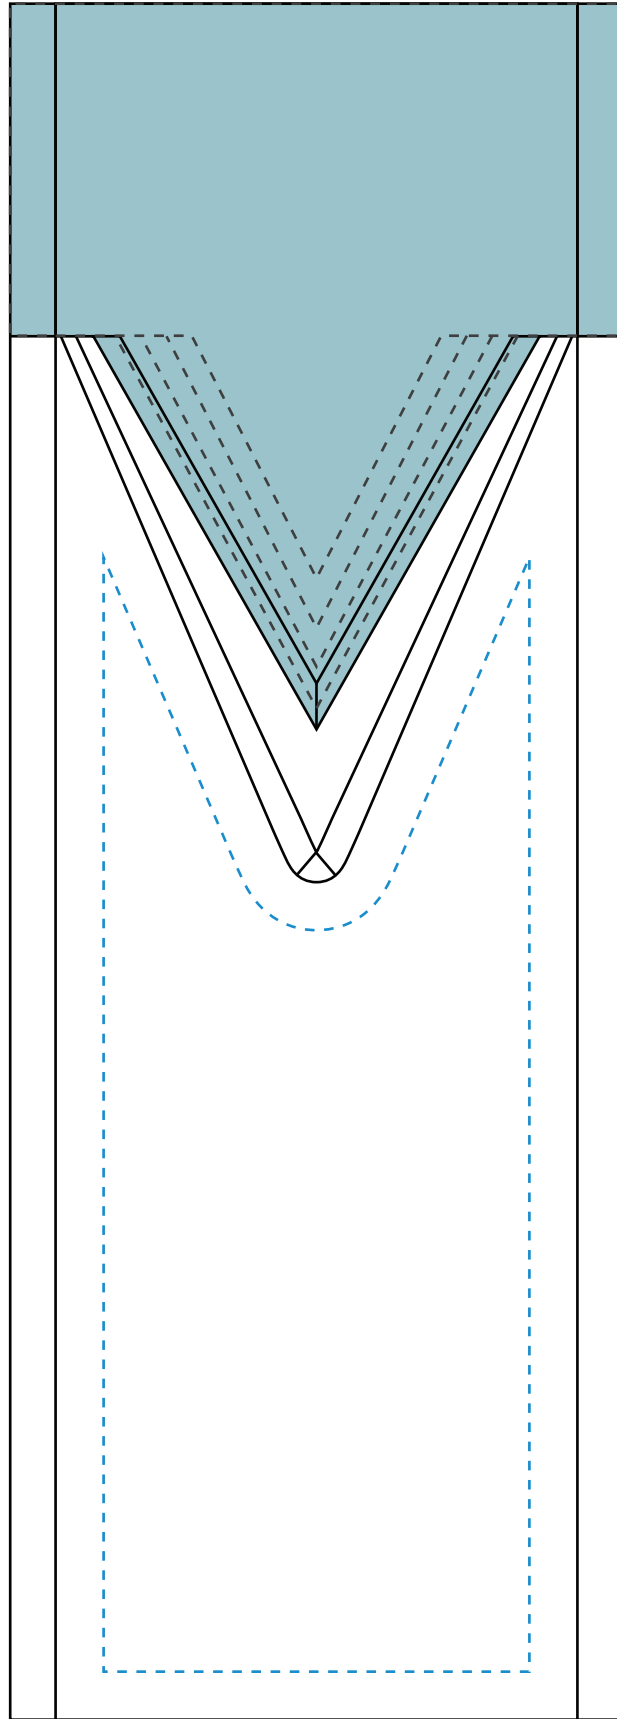

**Standard Etch: Reverse**

**8314 NOBILITY AQUA AWARD - 9"**  
Blue line represents the max image area.