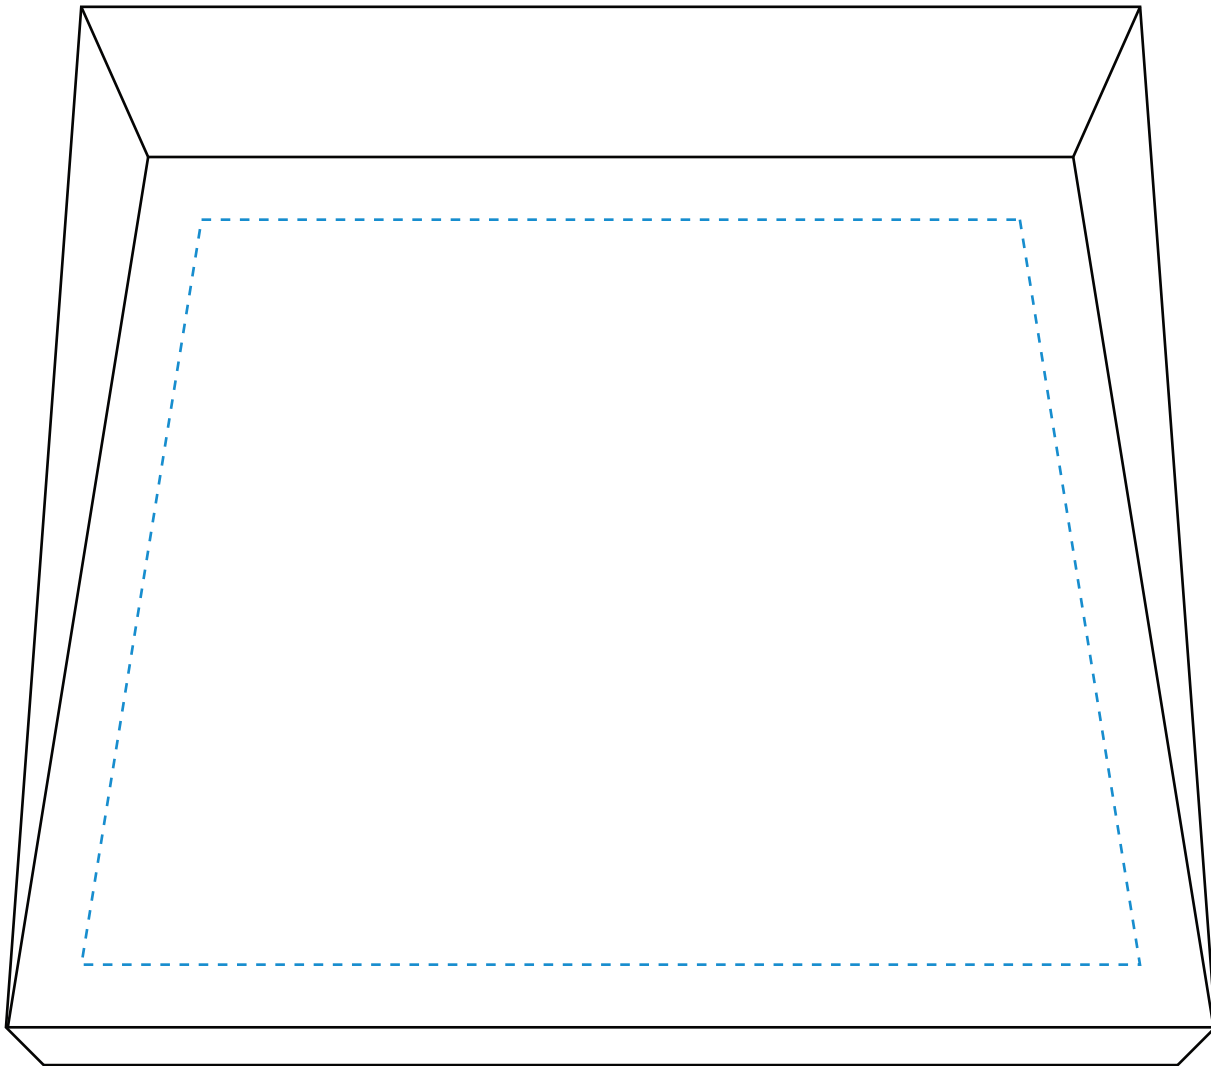

TOP VIEW

Standard Etch: Reverse

7966 NEWBERRY WEDGE - 5.5"
(160 X 140 X 45MM)

Blue line represents the max image area.

SIDE VIEW