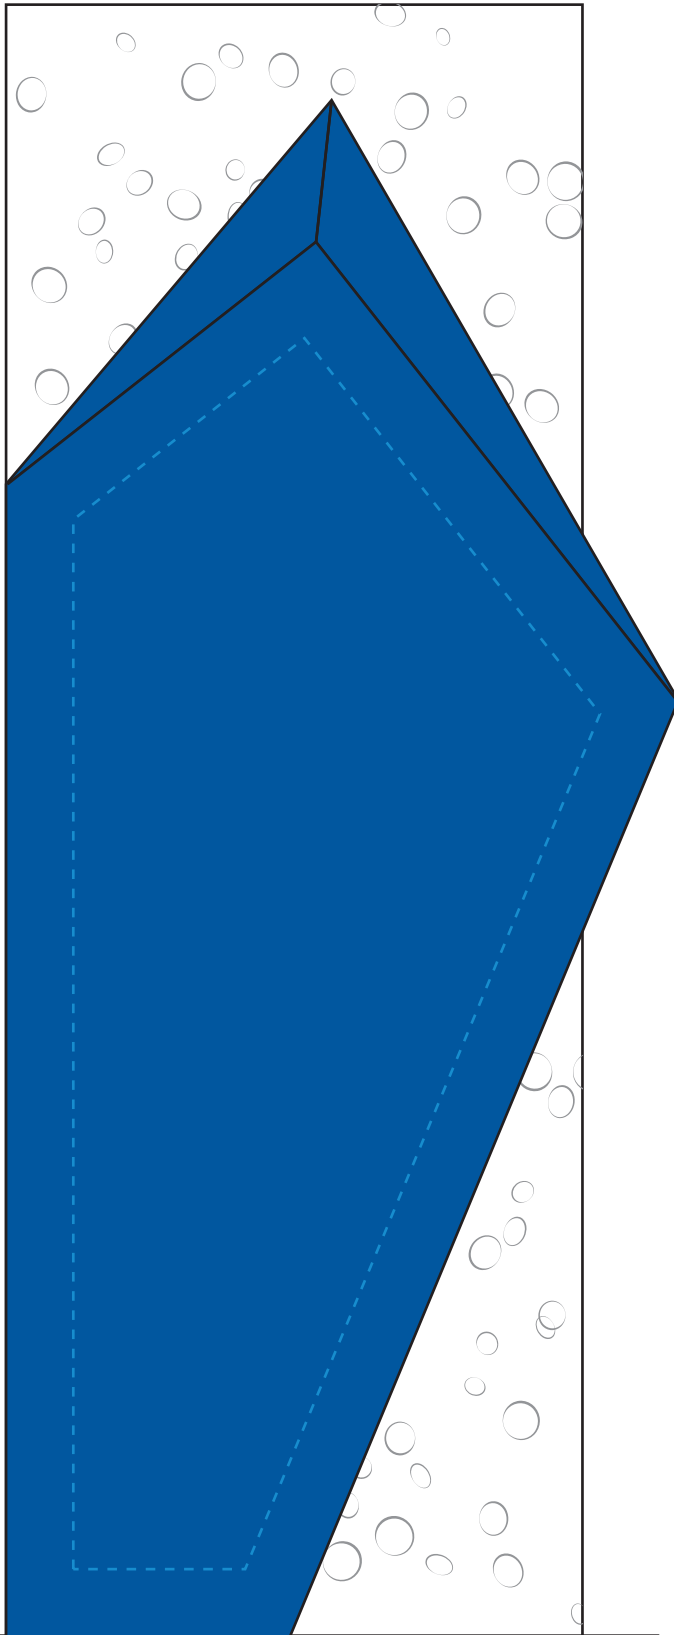

Standard Etch: Front

SIDE VIEW

6186 NEBULA AWARD - 9.5"

Blue line represents the max image area.