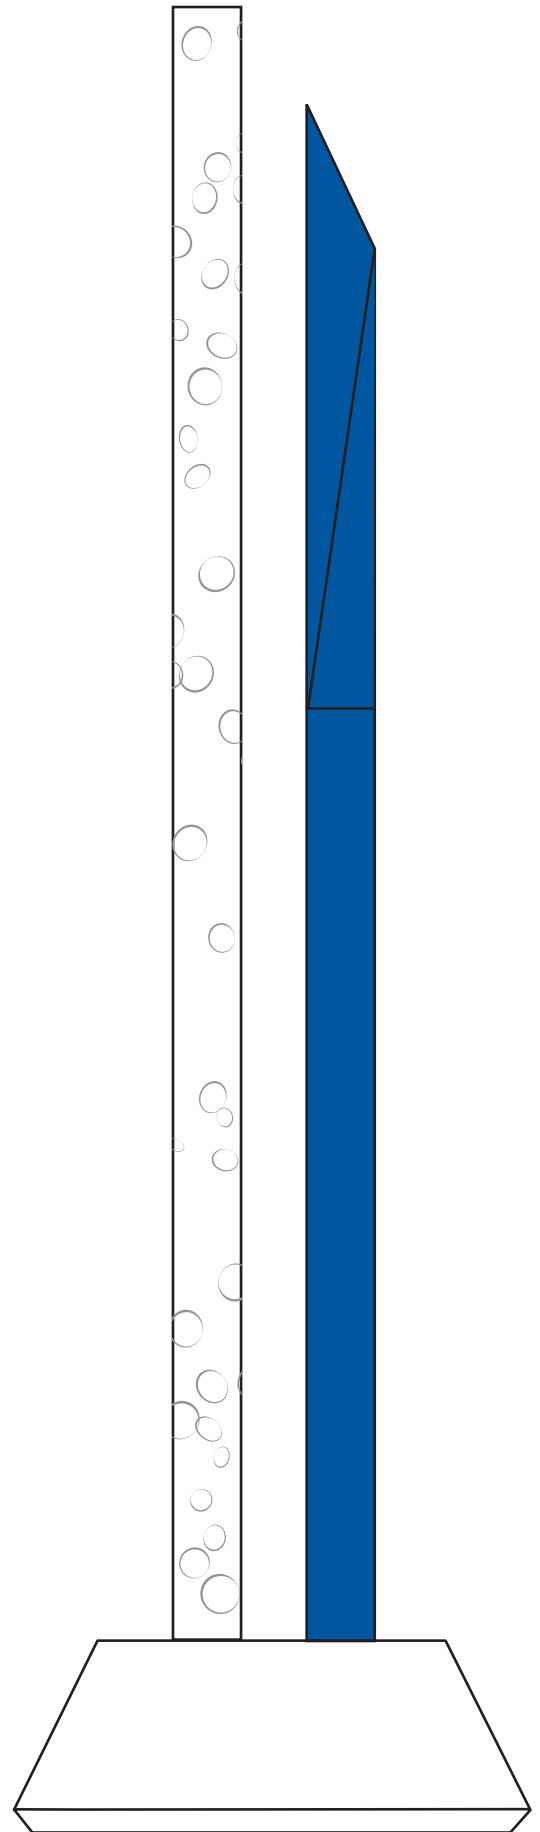

Standard Etch: Front

SIDE VIEW

6186 NEBULA AWARD - 9.5"

Blue line represents the max image area.