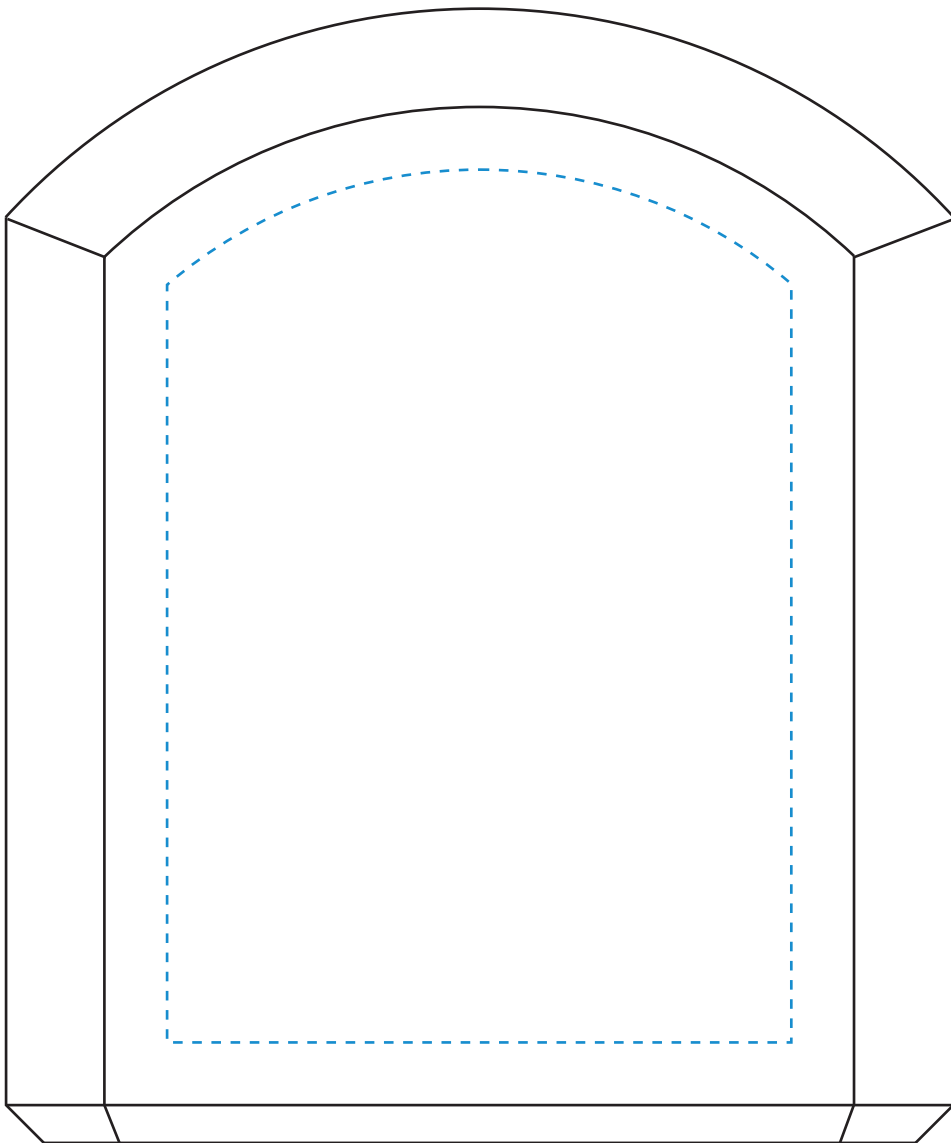

TOP VIEW

Standard Etch: Reverse

7986 MORTON AWARD - 6"
(125 X 150 X 65MM)

Blue line represents the max image area.

SIDE VIEW