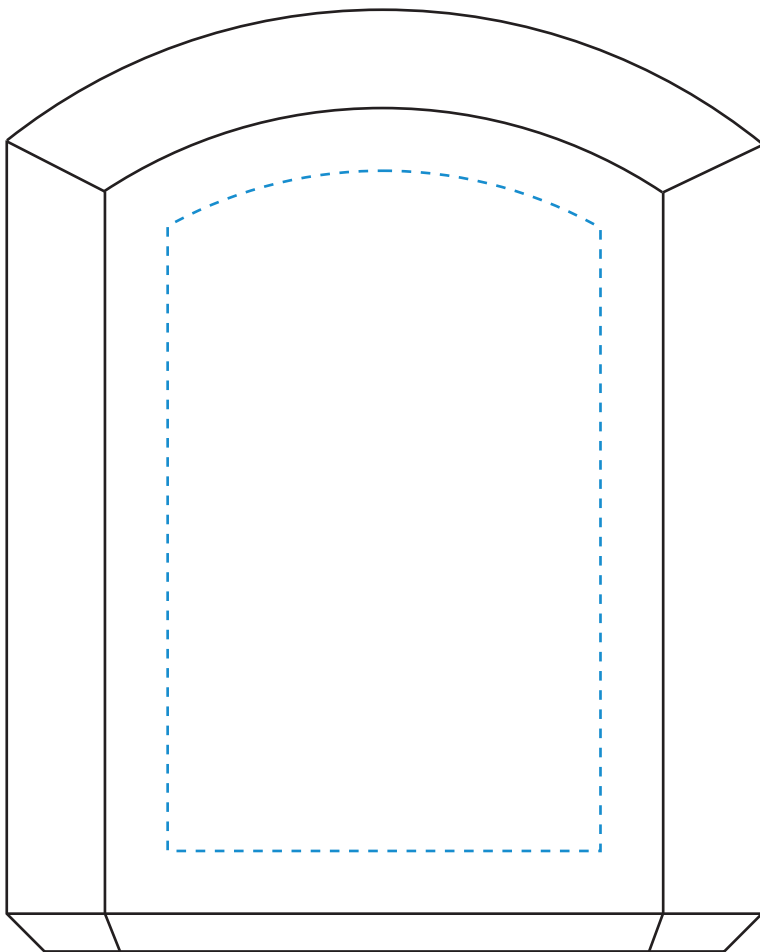

TOP VIEW

Standard Etch: Reverse

7985 MORTON AWARD - 5"
(100 X 125 X 55MM)

Blue line represents the max image area.

SIDE VIEW