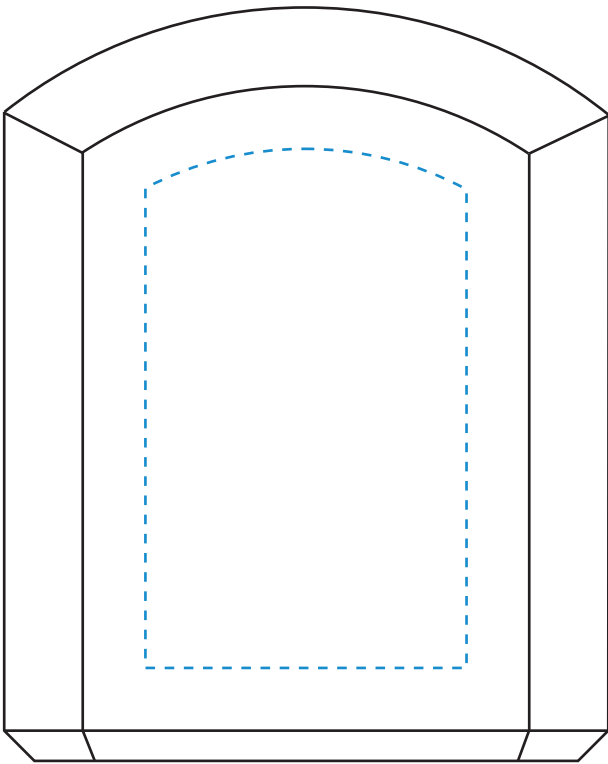

TOP VIEW

Standard Etch: Reverse

7984 MORTON AWARD - 4"  
(80 X 100 X 50MM)

Blue line represents the max image area.

SIDE VIEW