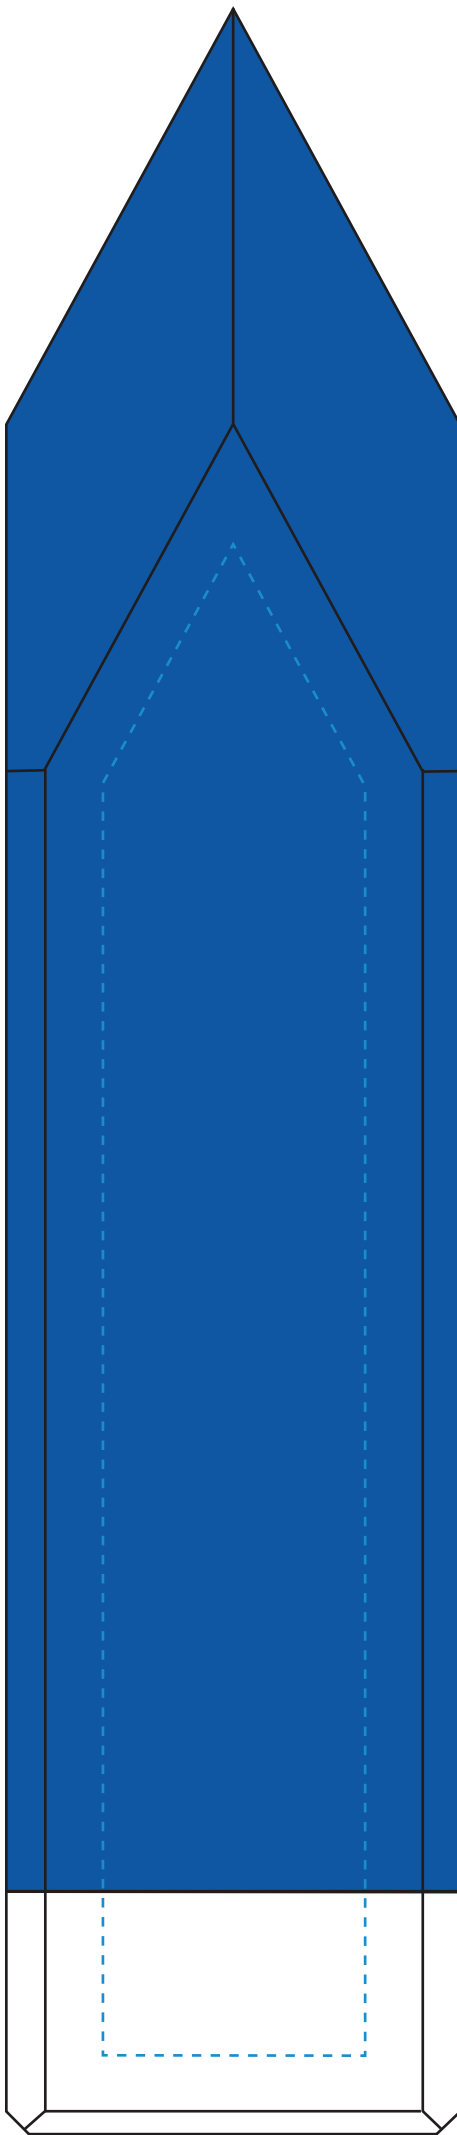

Standard Etch: Front

6874 MONOLITH INDIGO AWARD - 11"
Blue line represents the max image area.