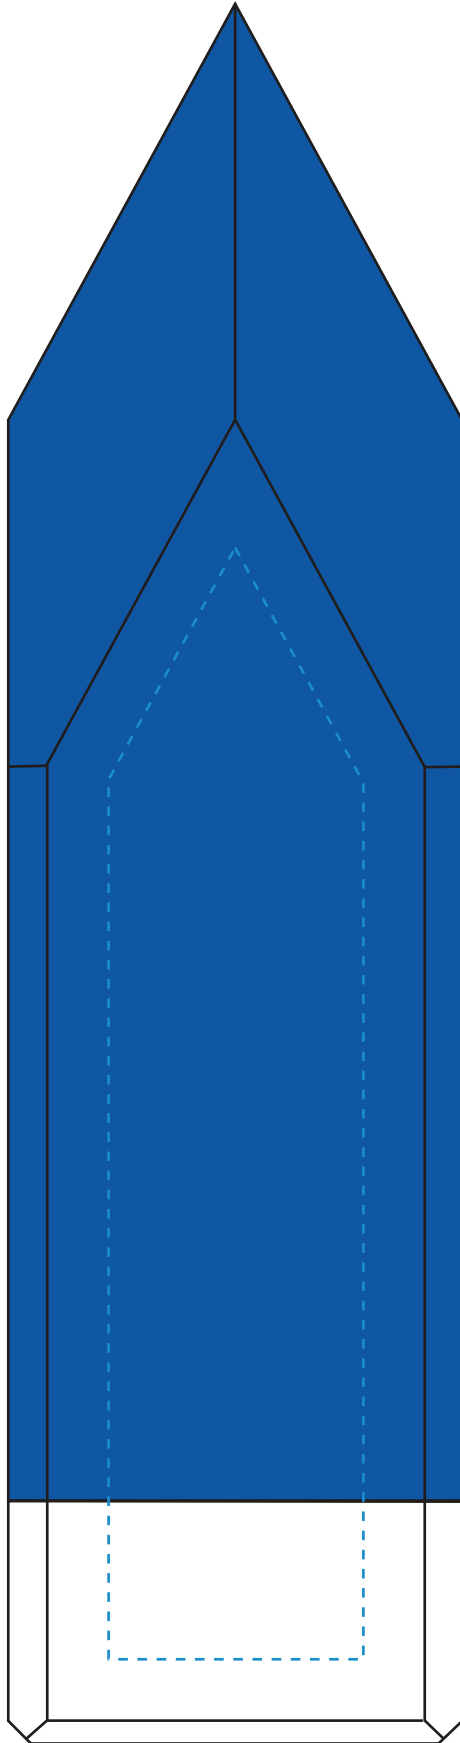

Standard Etch: Front

6873 MONOLITH INDIGO AWARD - 9"
Blue line represents the max image area.