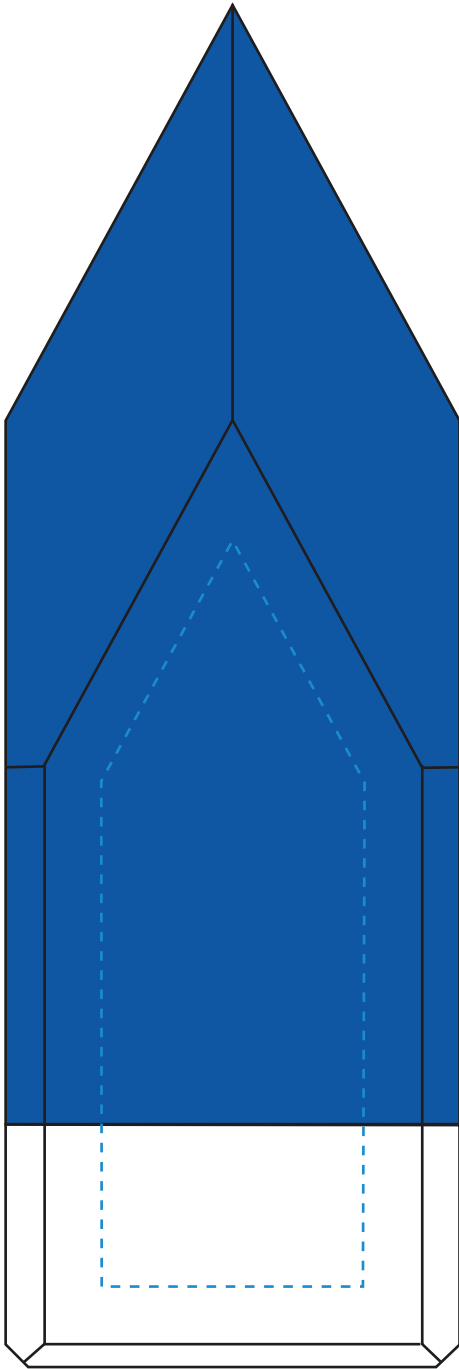

Standard Etch: Front

6872 Monolith Indigo Award - 7"

Blue line represents the max image area.