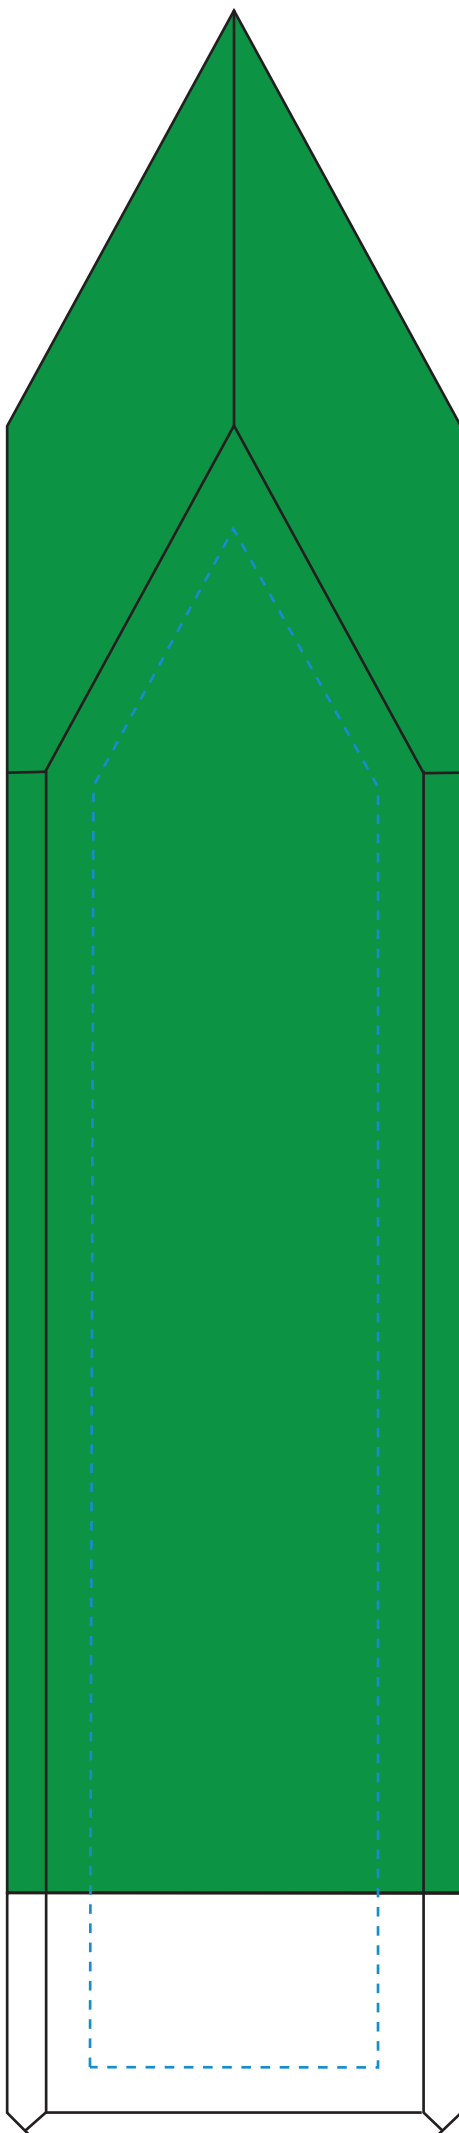

Standard Etch: Front

**6732 MONOLITH AWARD - 11"**  
Blue line represents the max image area.