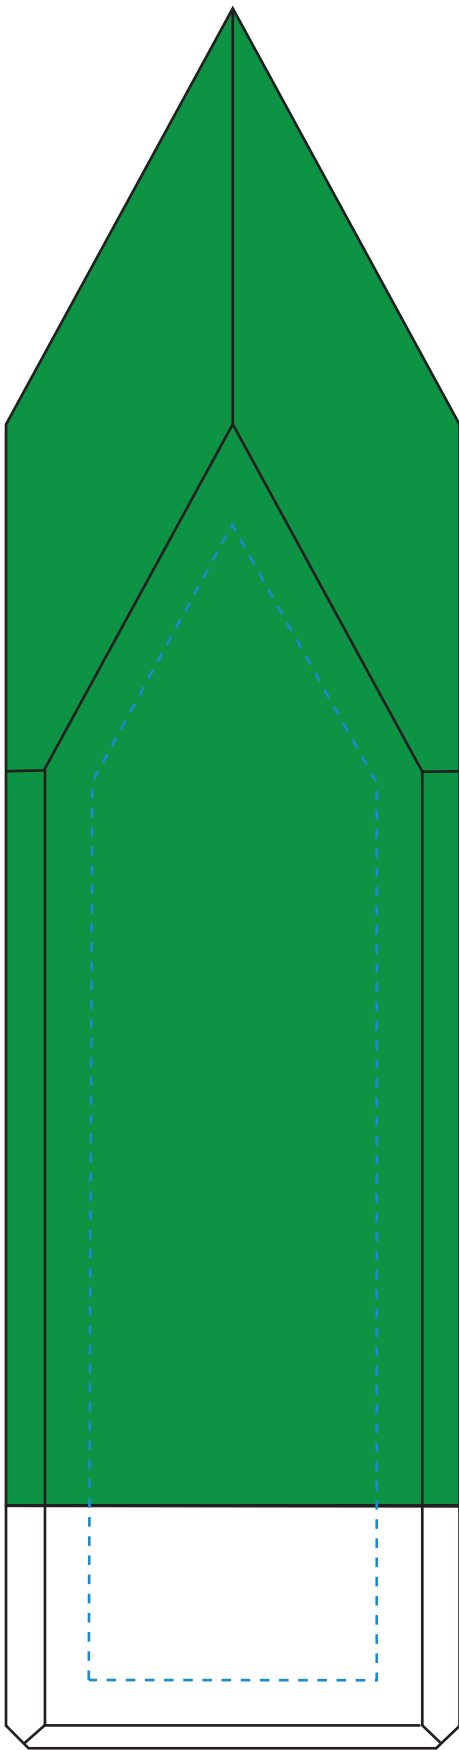

Standard Etch: Front

6731 MONOLITH AWARD - 9"
Blue line represents the max image area.