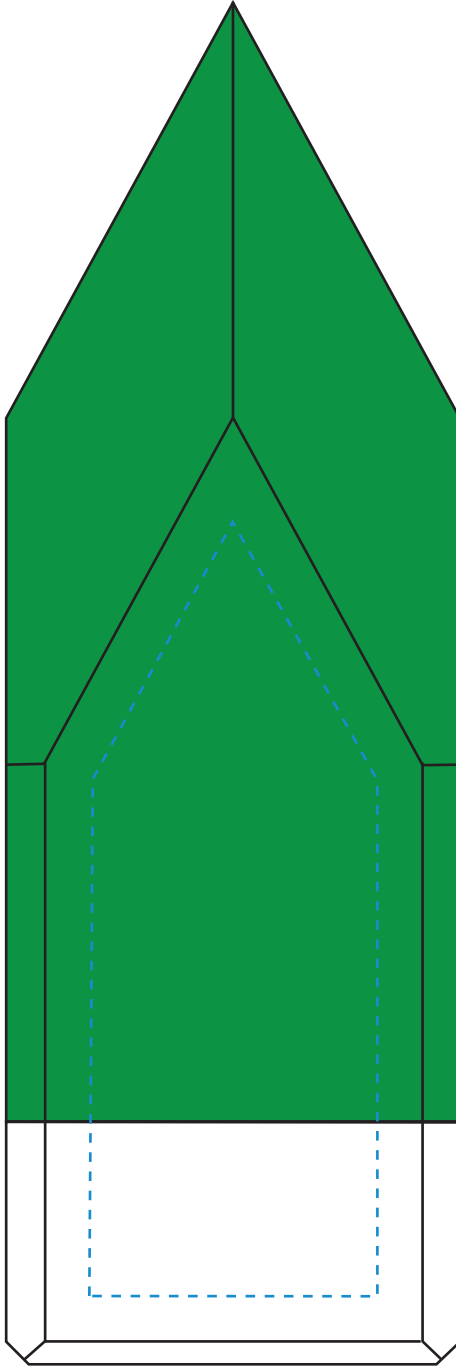

Standard Etch: Front

6730 MONOLITH AWARD - 7"
Blue line represents the max image area.