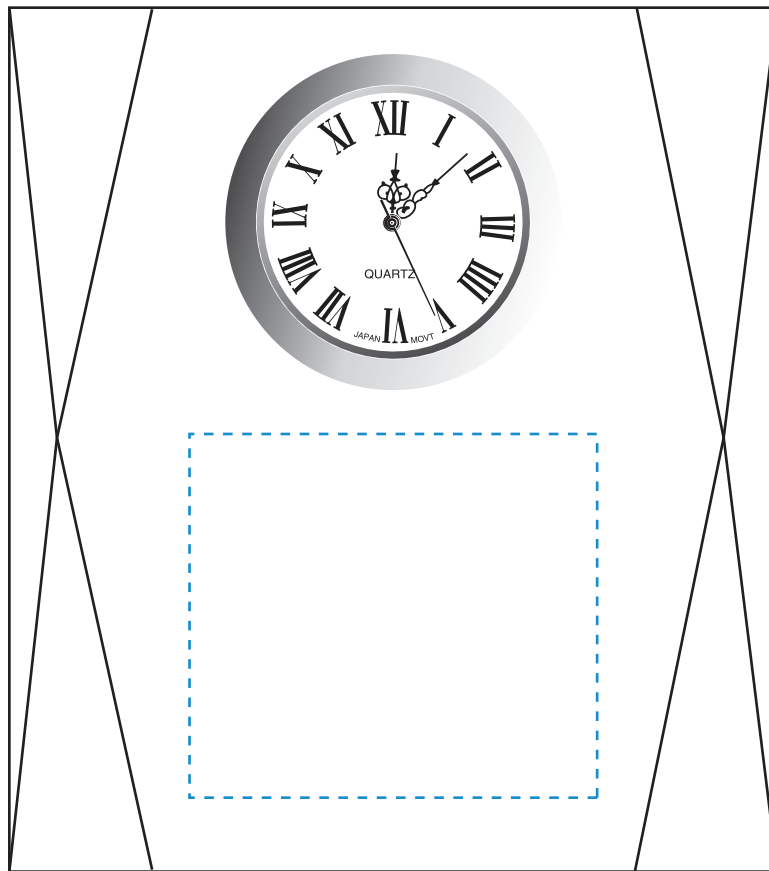

Standard Etch: Reverse

7051 MOMENTS BEVELED CLOCK 4.5"

Blue line represents the max image area.