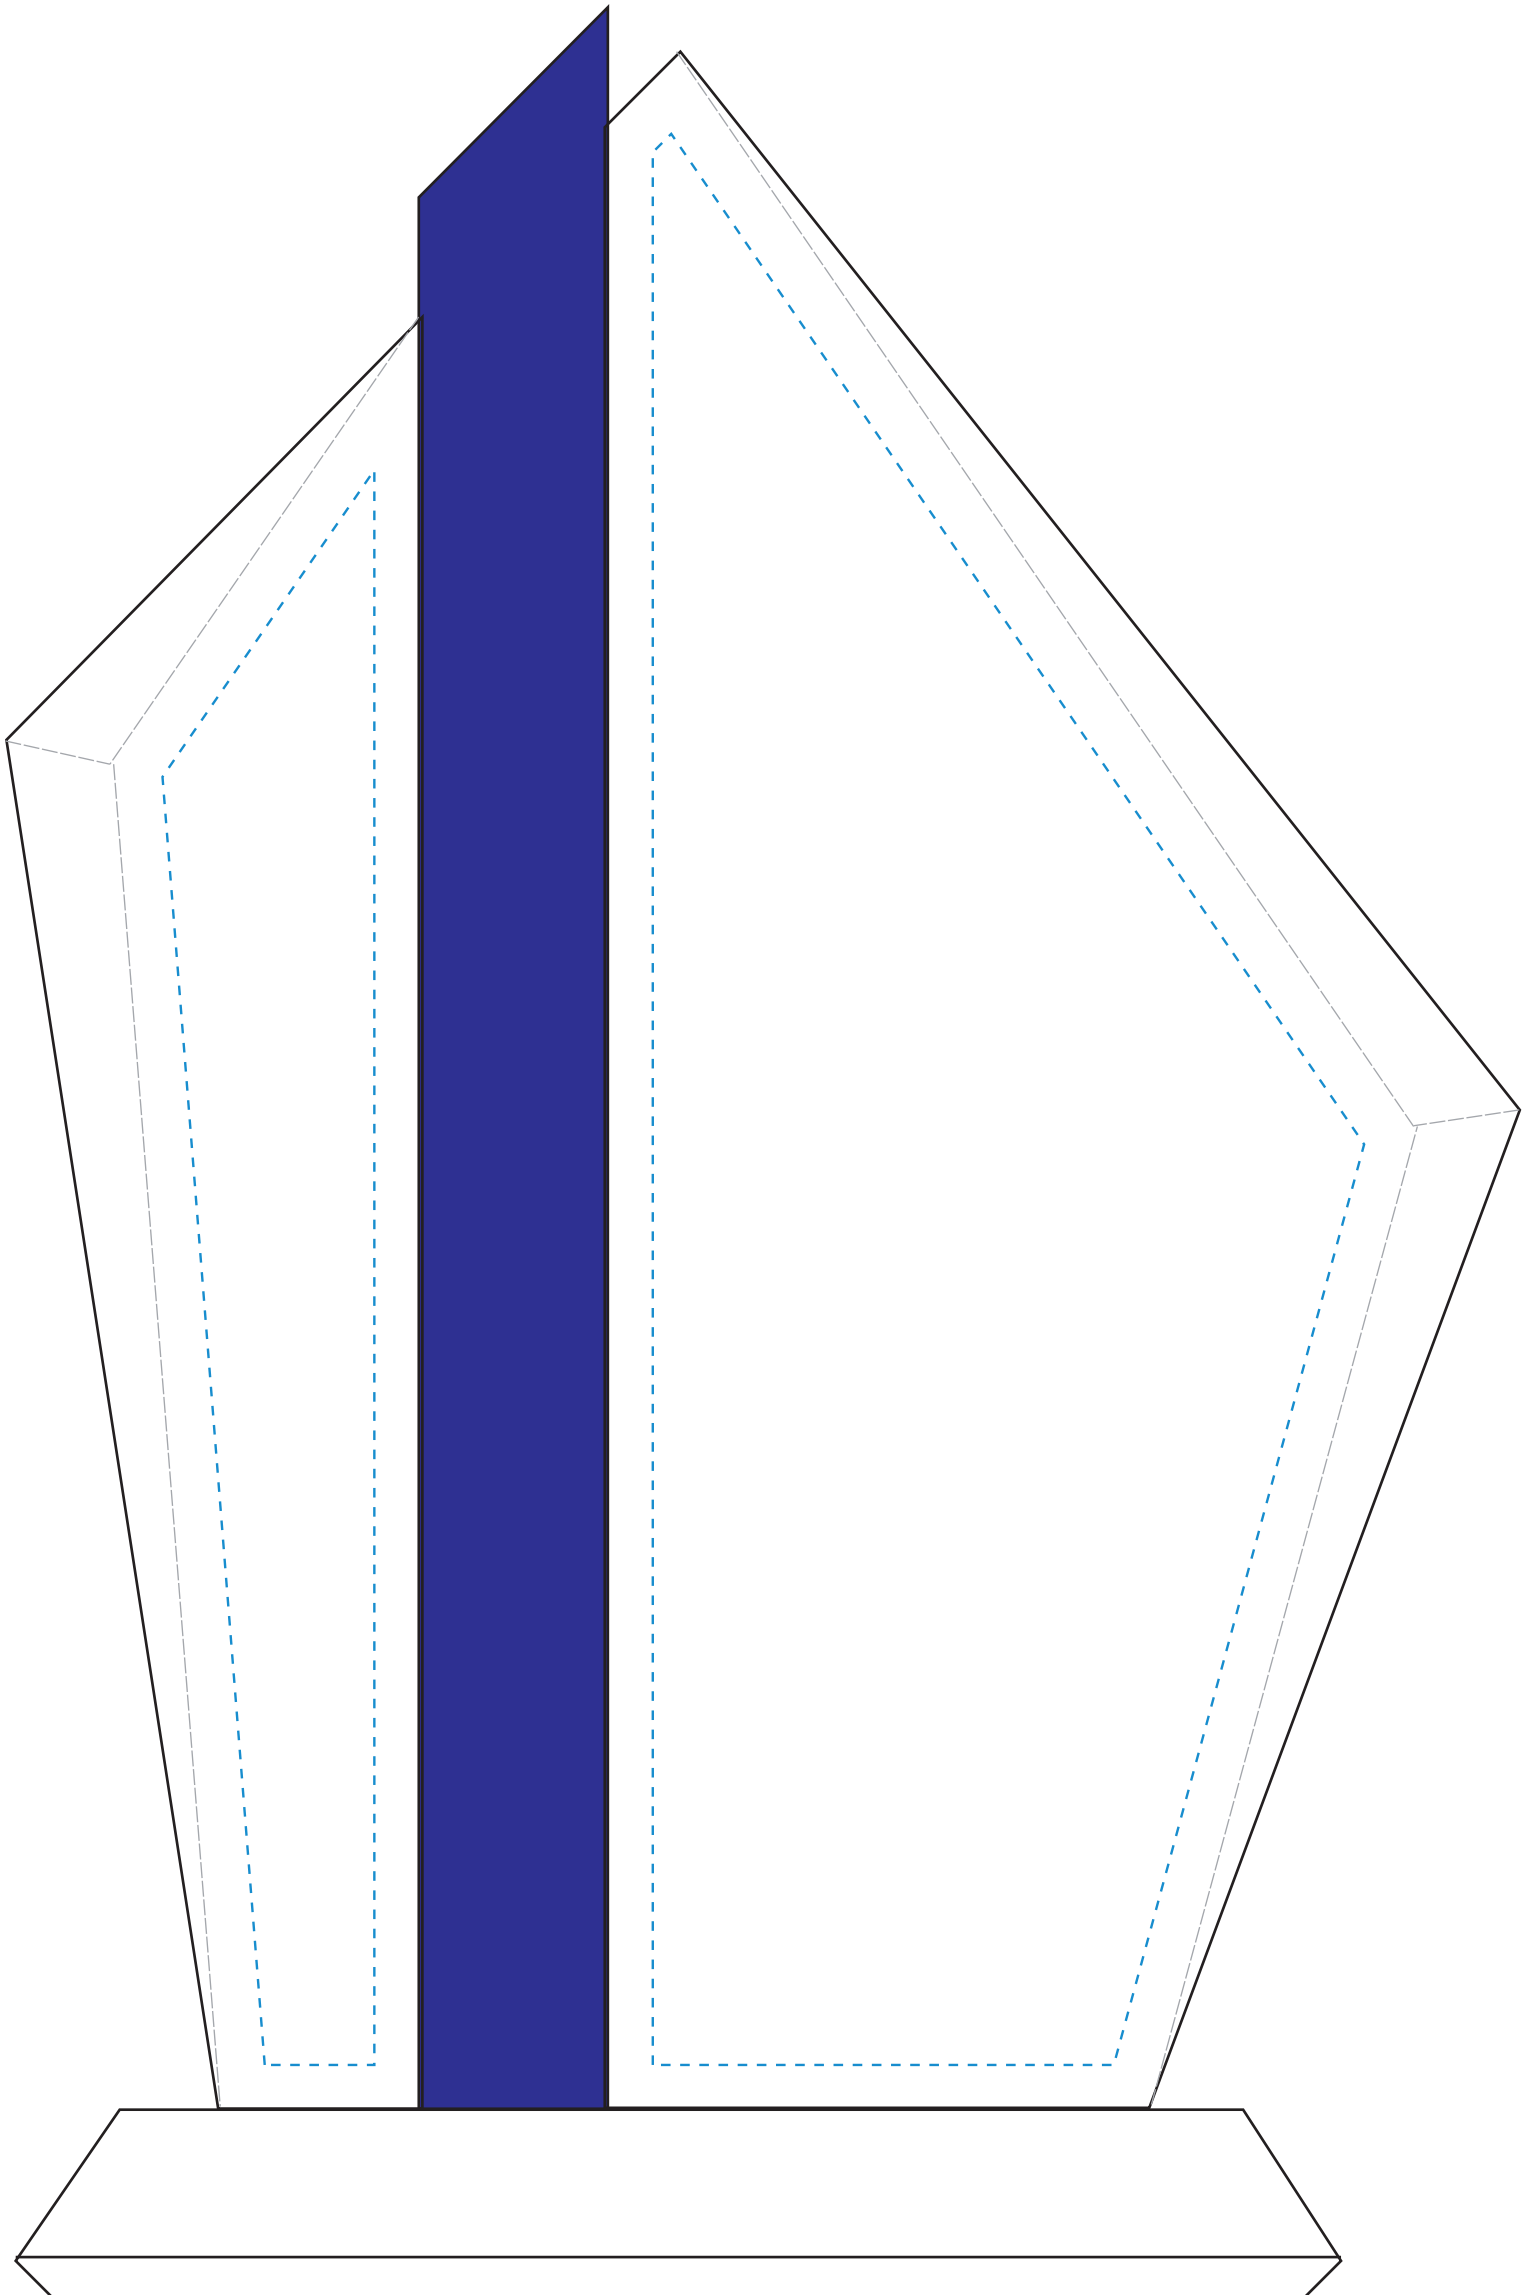

Standard Etch: Reverse
(both locations)

5072 MILTONA - 12"

Blue line represents the max image area.