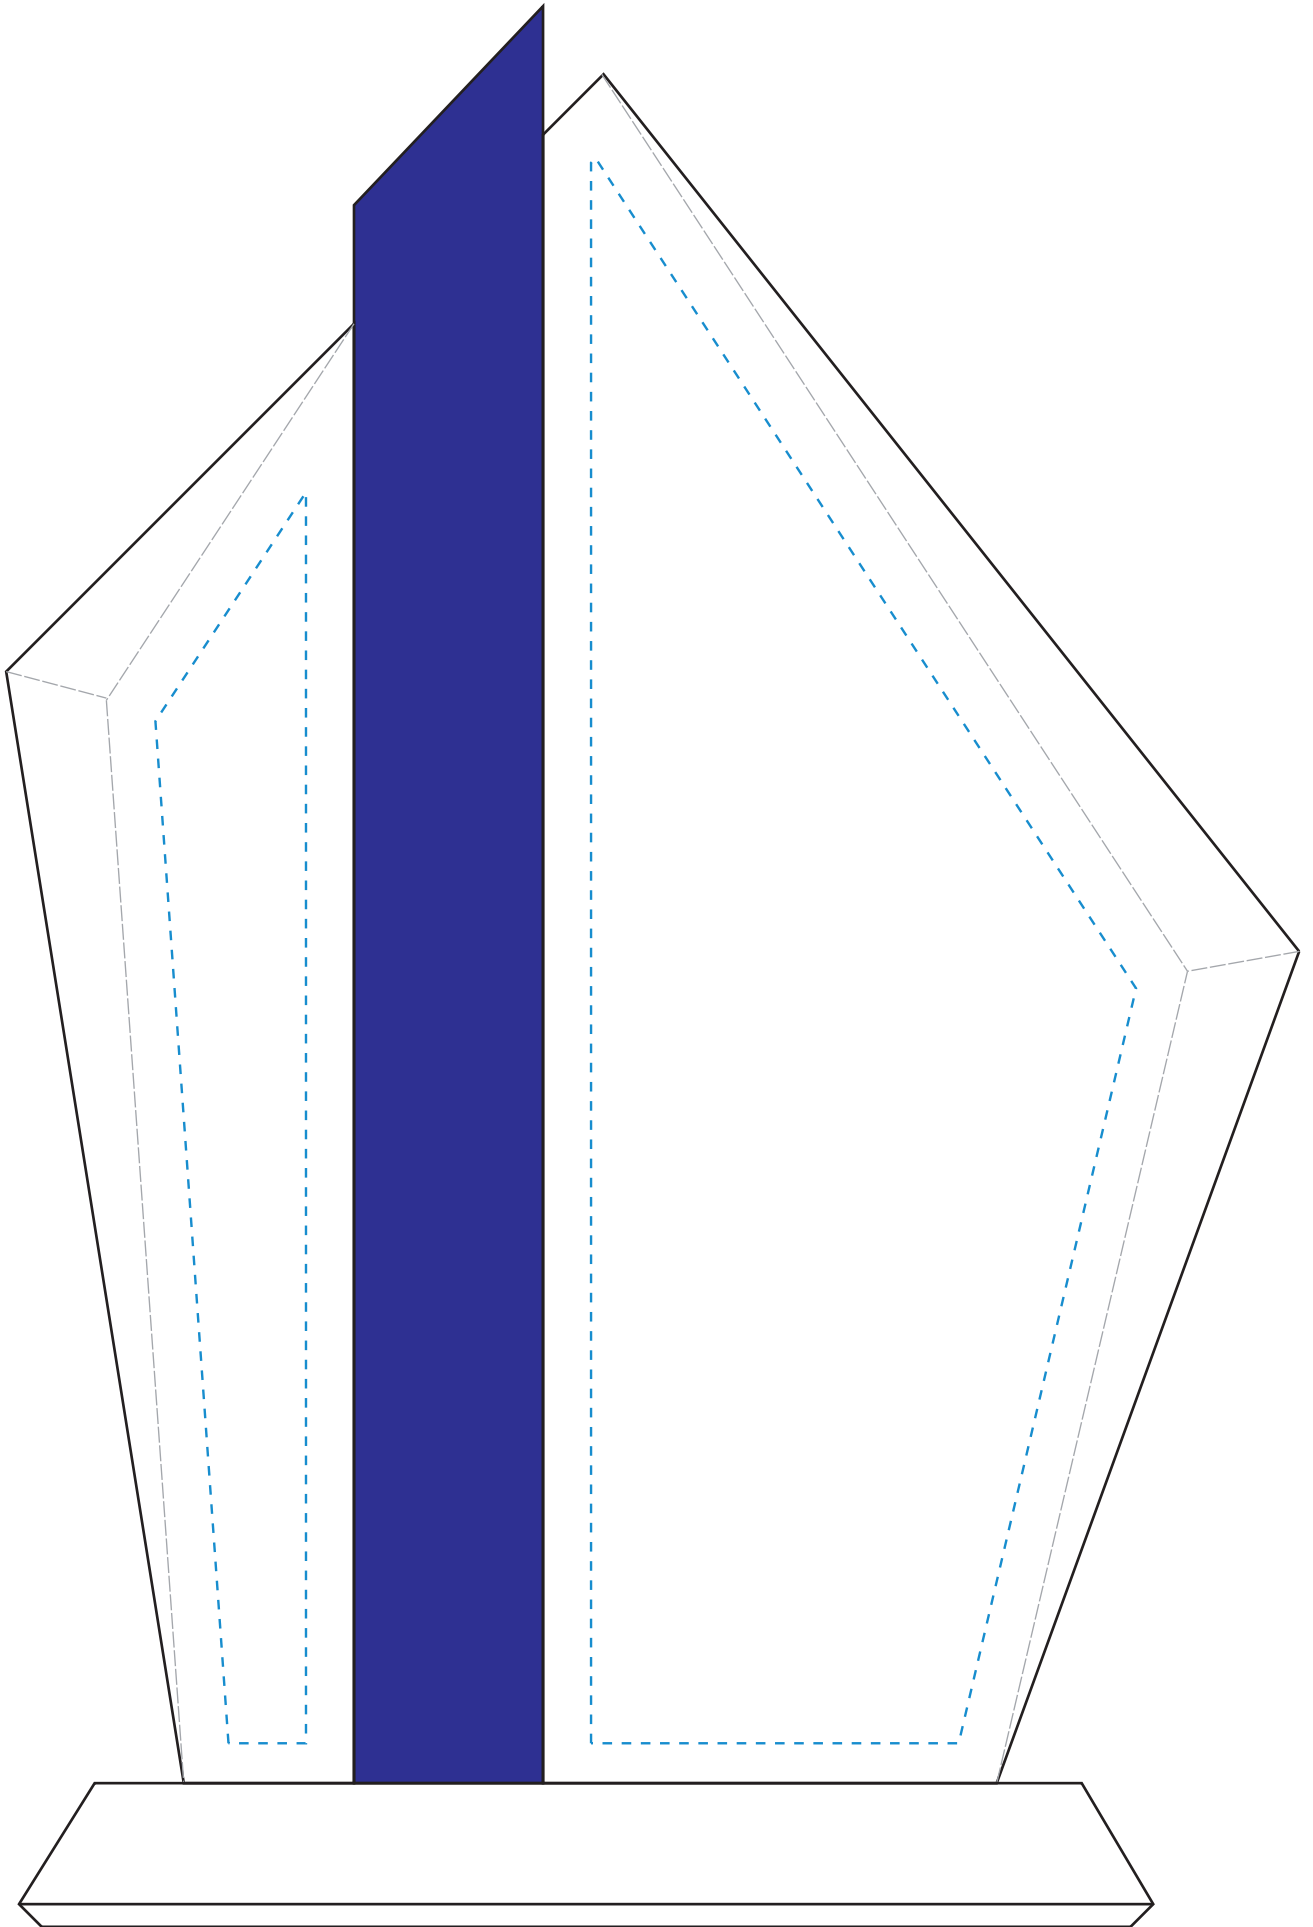

Standard Etch: Reverse
(both locations)

5071 MILTONA - 10"
Blue line represents the max image area.