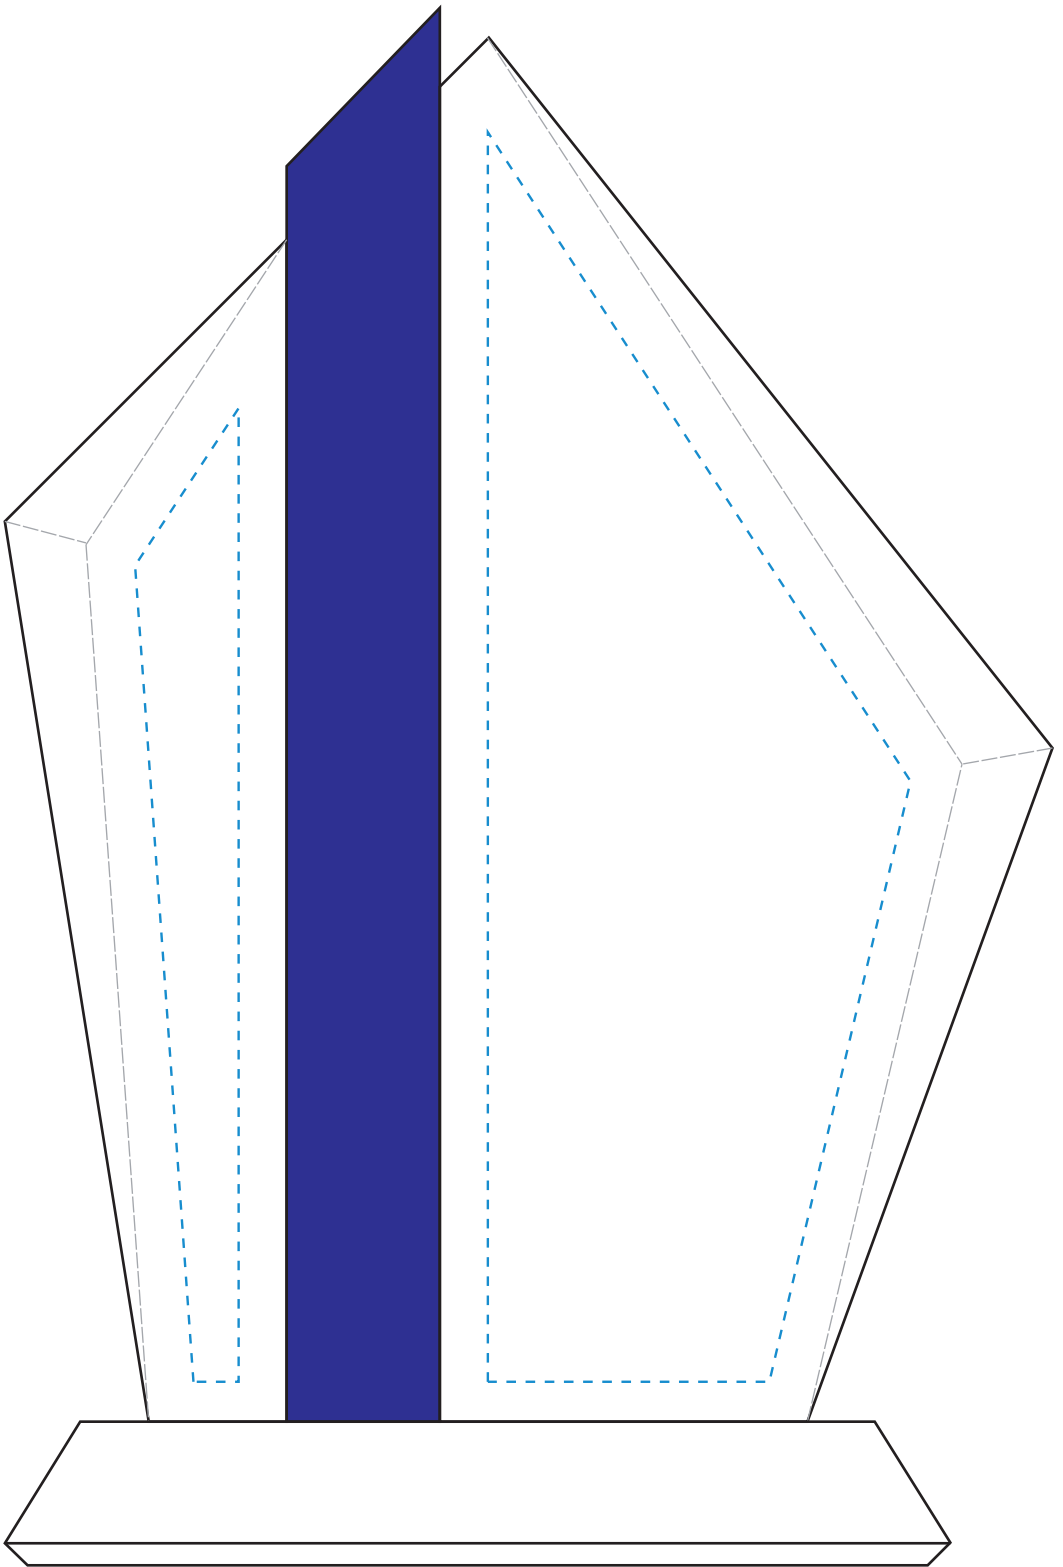

Standard Etch: Reverse  
(both locations)

**5070 MILTONA AWARD - 8"**  
Blue line represents the max image area.