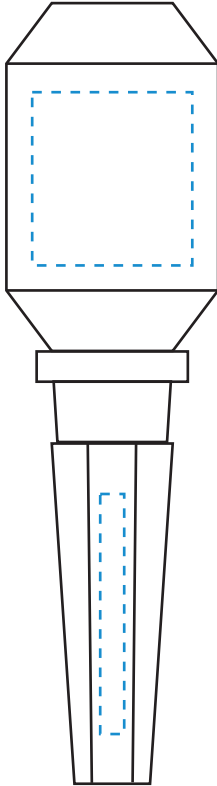

Standard Etch: Front

6491 MERLOT WINE STOPPER - 4"

Blue line represents the max image area.