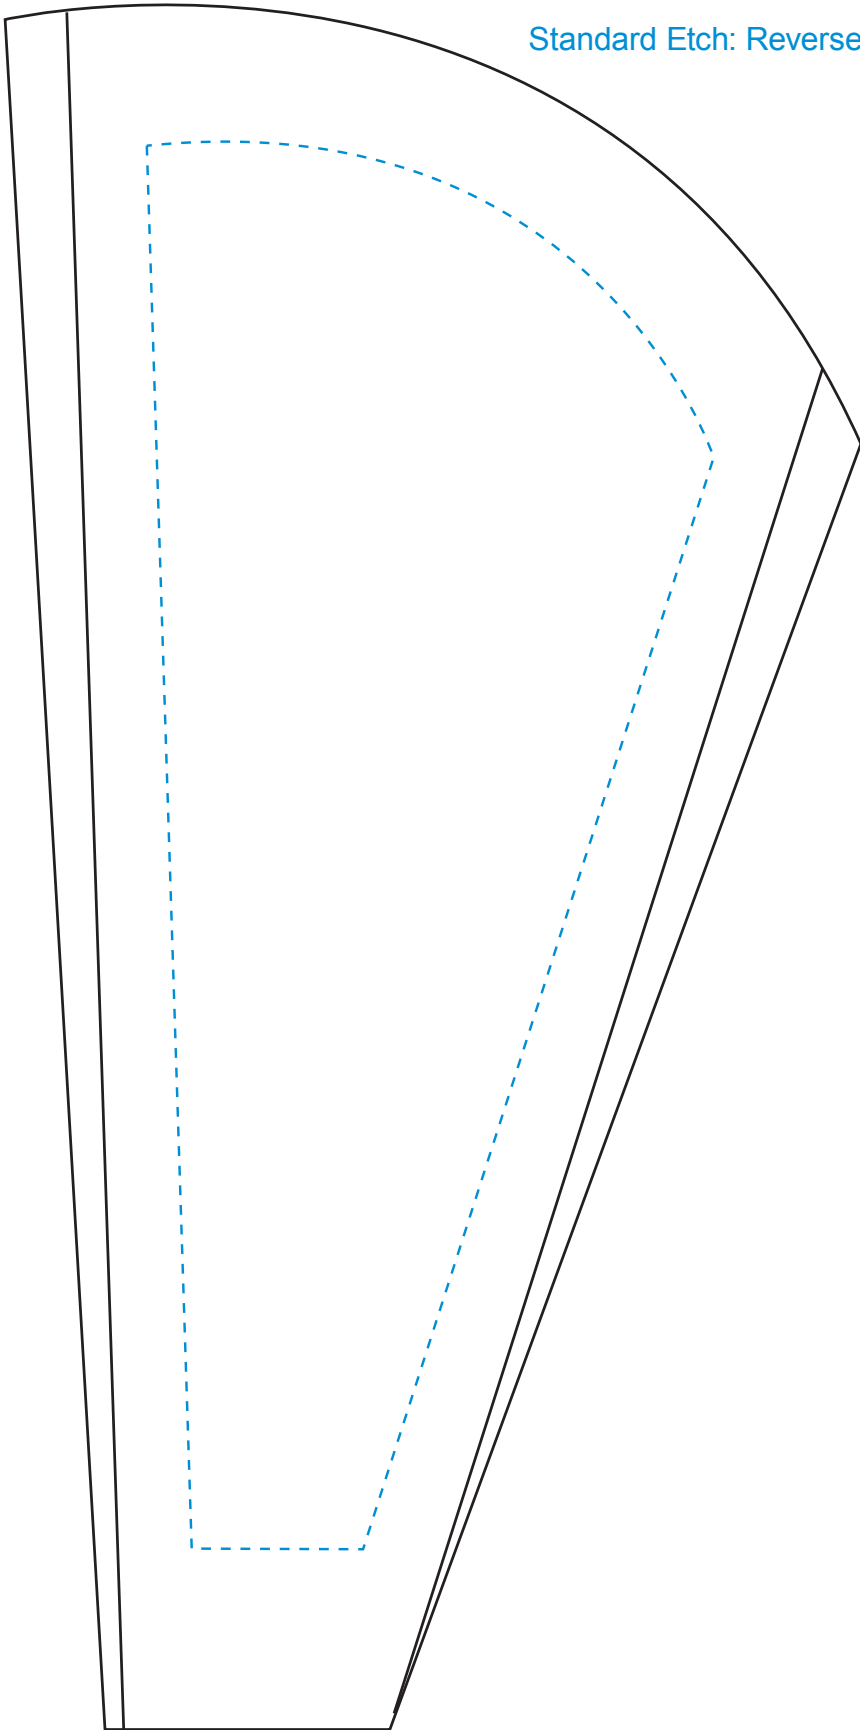

Standard Etch: Reverse

3781 MERIT AWARD - 9-1/2"

Blue line represents the max image area.