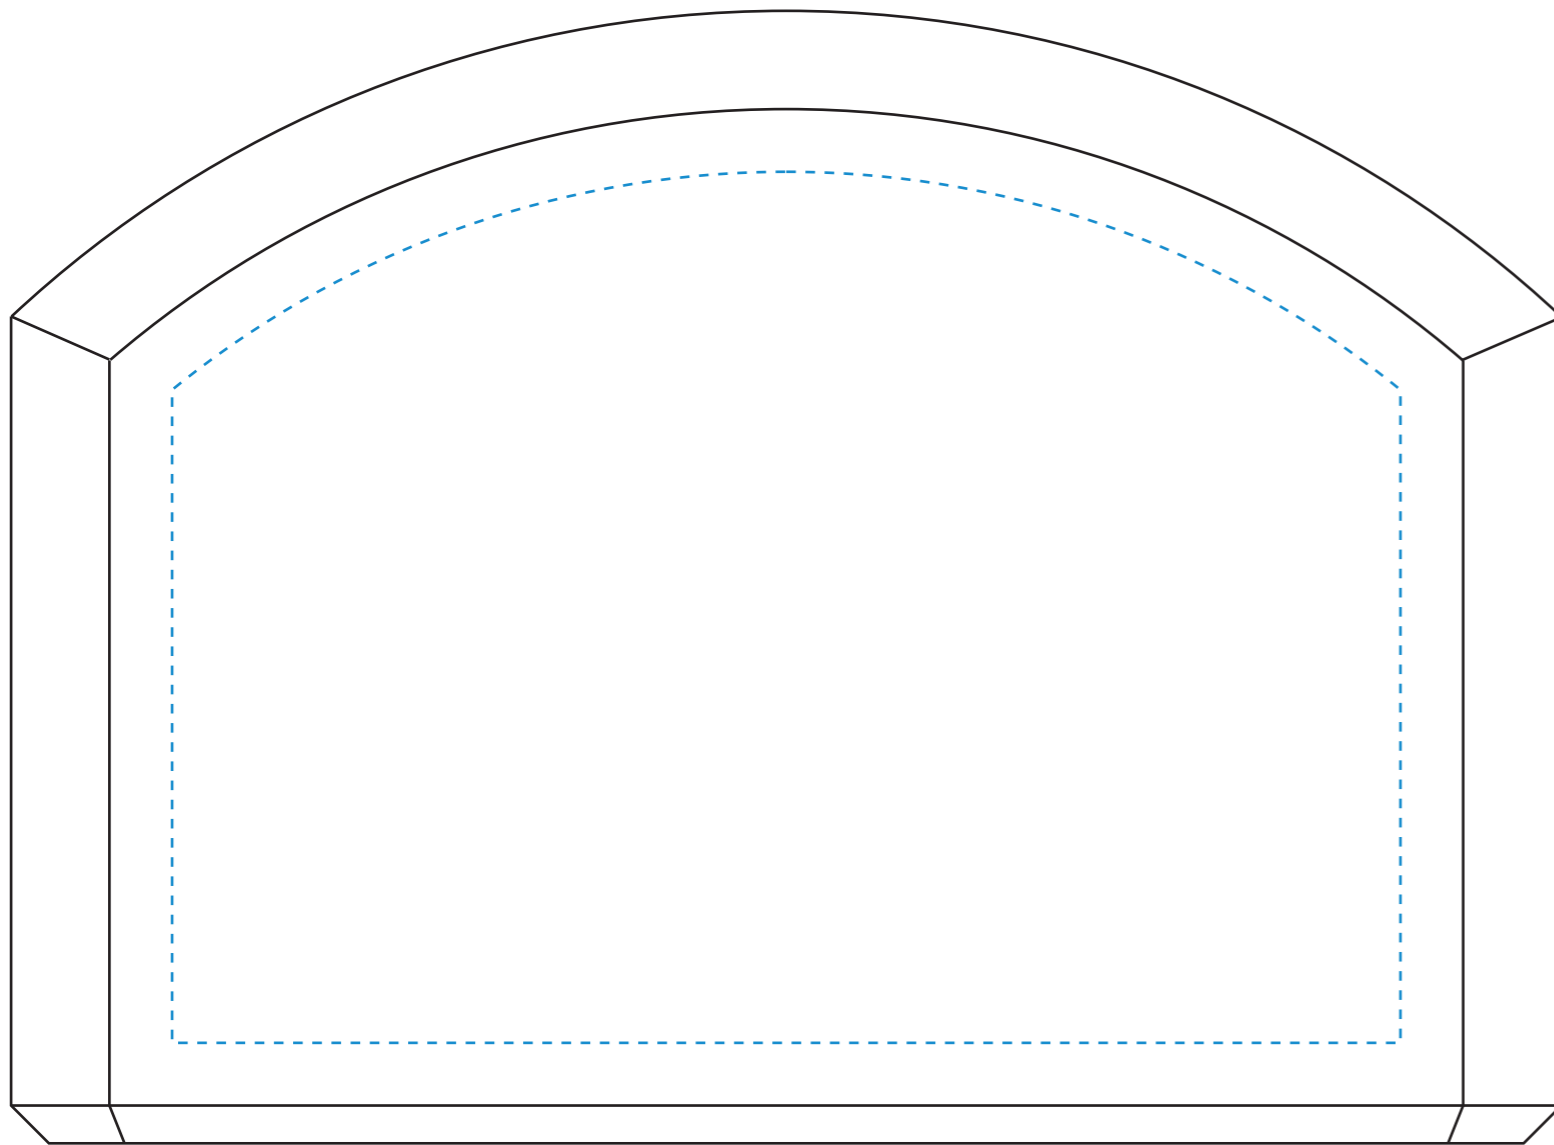

TOP VIEW

Standard Etch: Reverse

7982 MERCER AWARD - 6"
(205 X 150 X 90MM)

Blue line represents the max image area.

SIDE VIEW