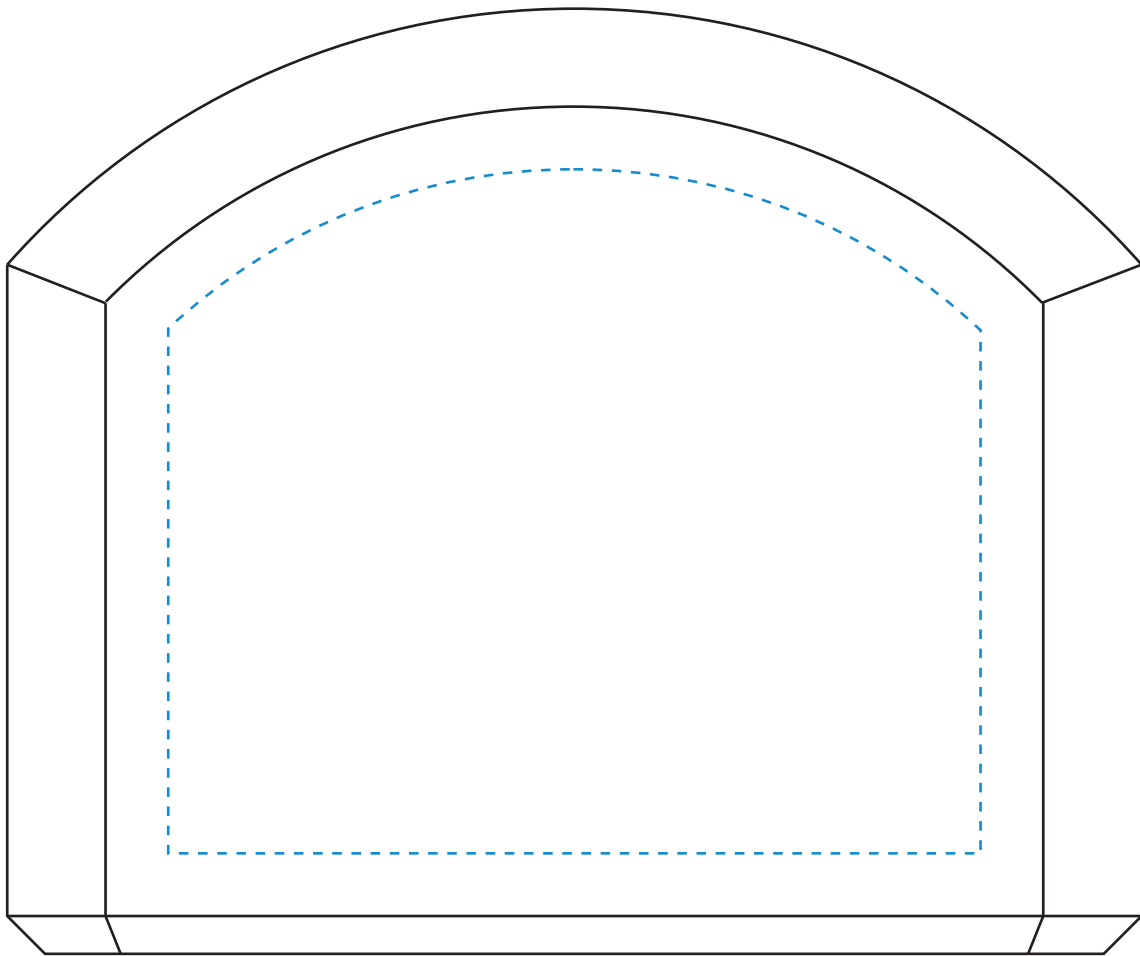

TOP VIEW

Standard Etch: Reverse

7981 MERCER AWARD - 5"
(150 X 125 X 65MM)

Blue line represents the max image area.

SIDE VIEW