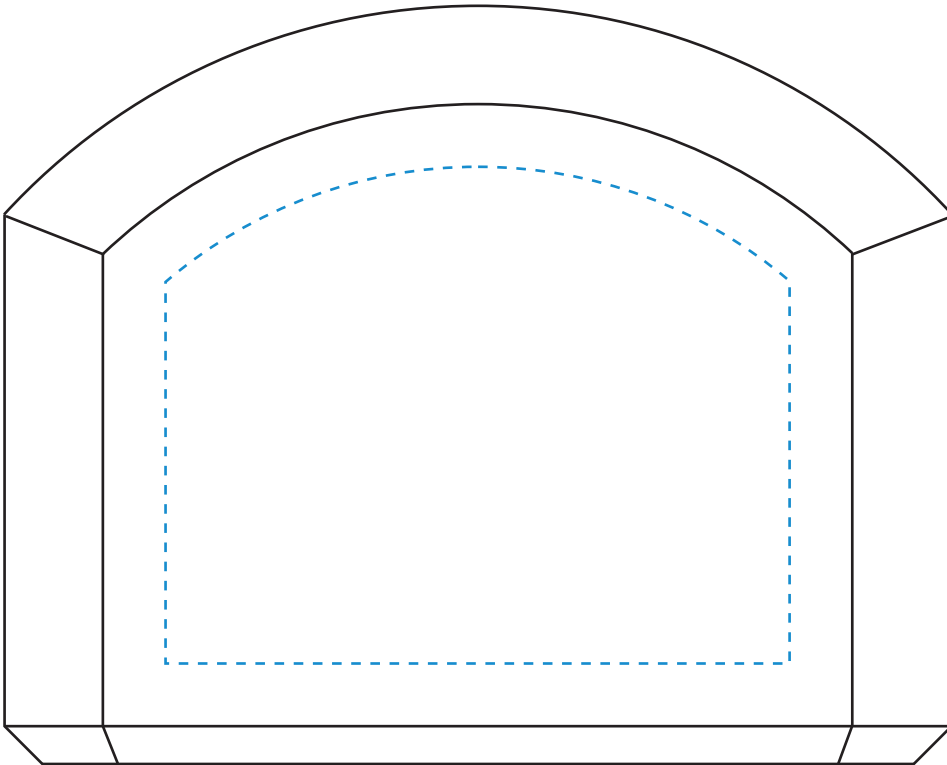

TOP VIEW

Standard Etch: Reverse

7980 MERCER AWARD - 4"  
(125 X 100 X 55)

Blue line represents the max image area.

SIDE VIEW