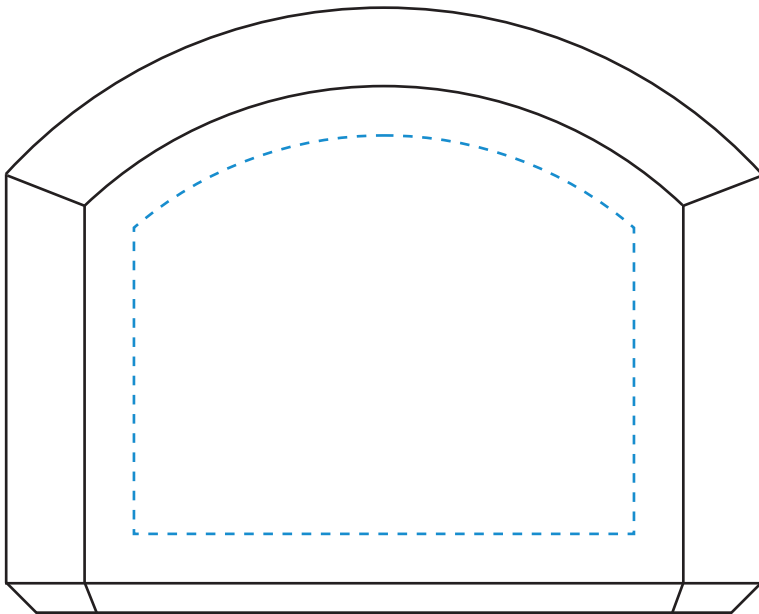

TOP VIEW

Standard Etch: Reverse

7979 MERCER AWARD - 3"
(100 X 80 X 50MM)

Blue line represents the max image area.

SIDE VIEW