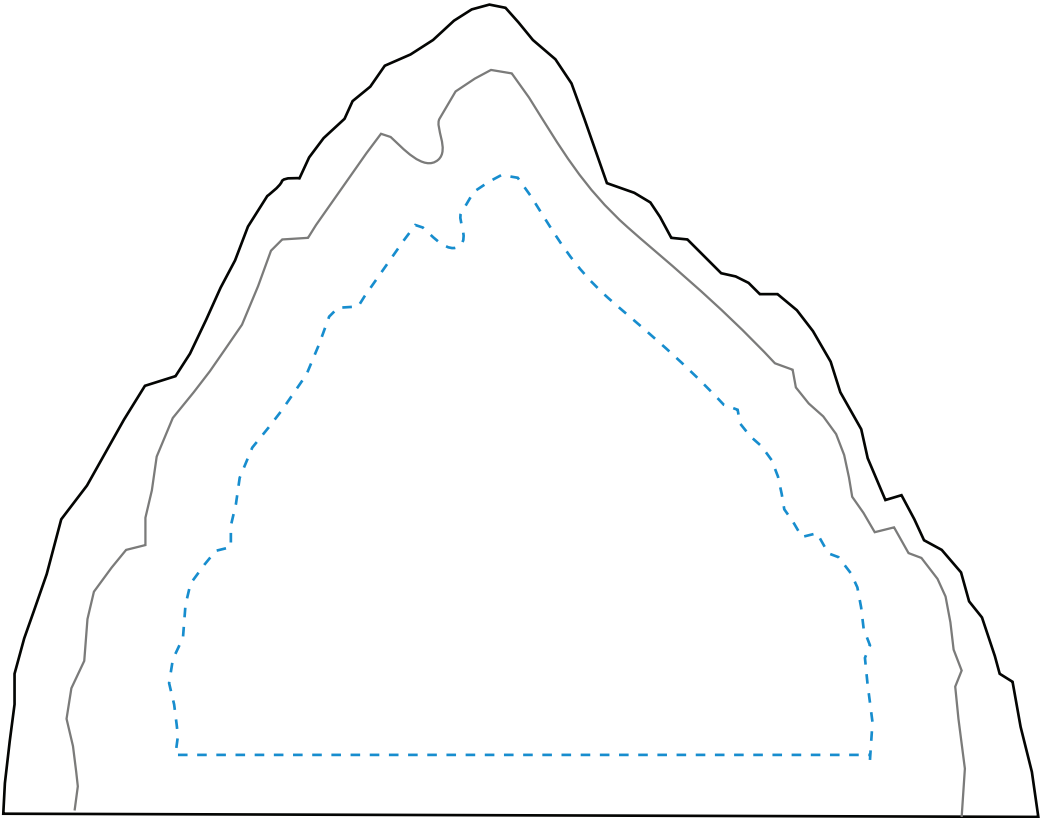

Standard Etch: Reverse

5709 MATTERHORN AWARD 5"

Blue line represents the max image area.