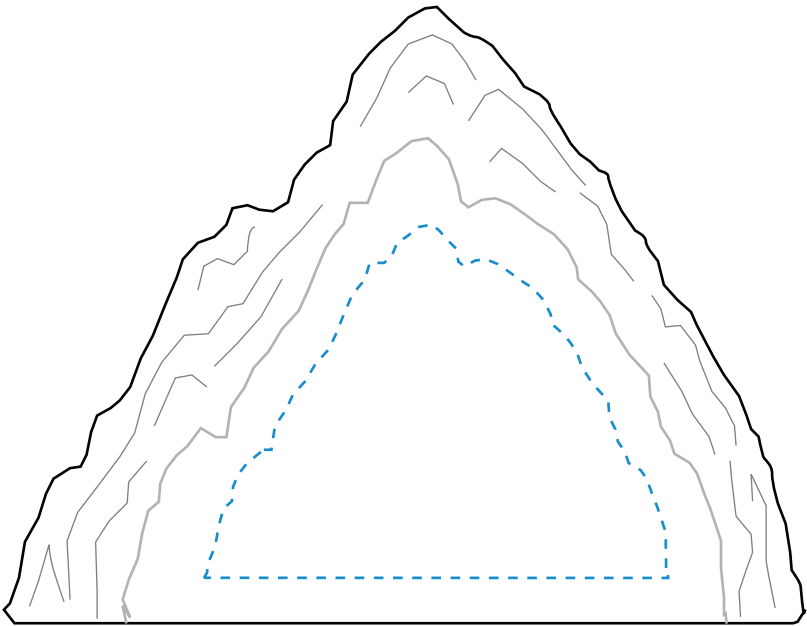

Standard Etch: Reverse

**5707 MATTERHORN AWARD 3-1/4"**

Blue line represents the max image area.