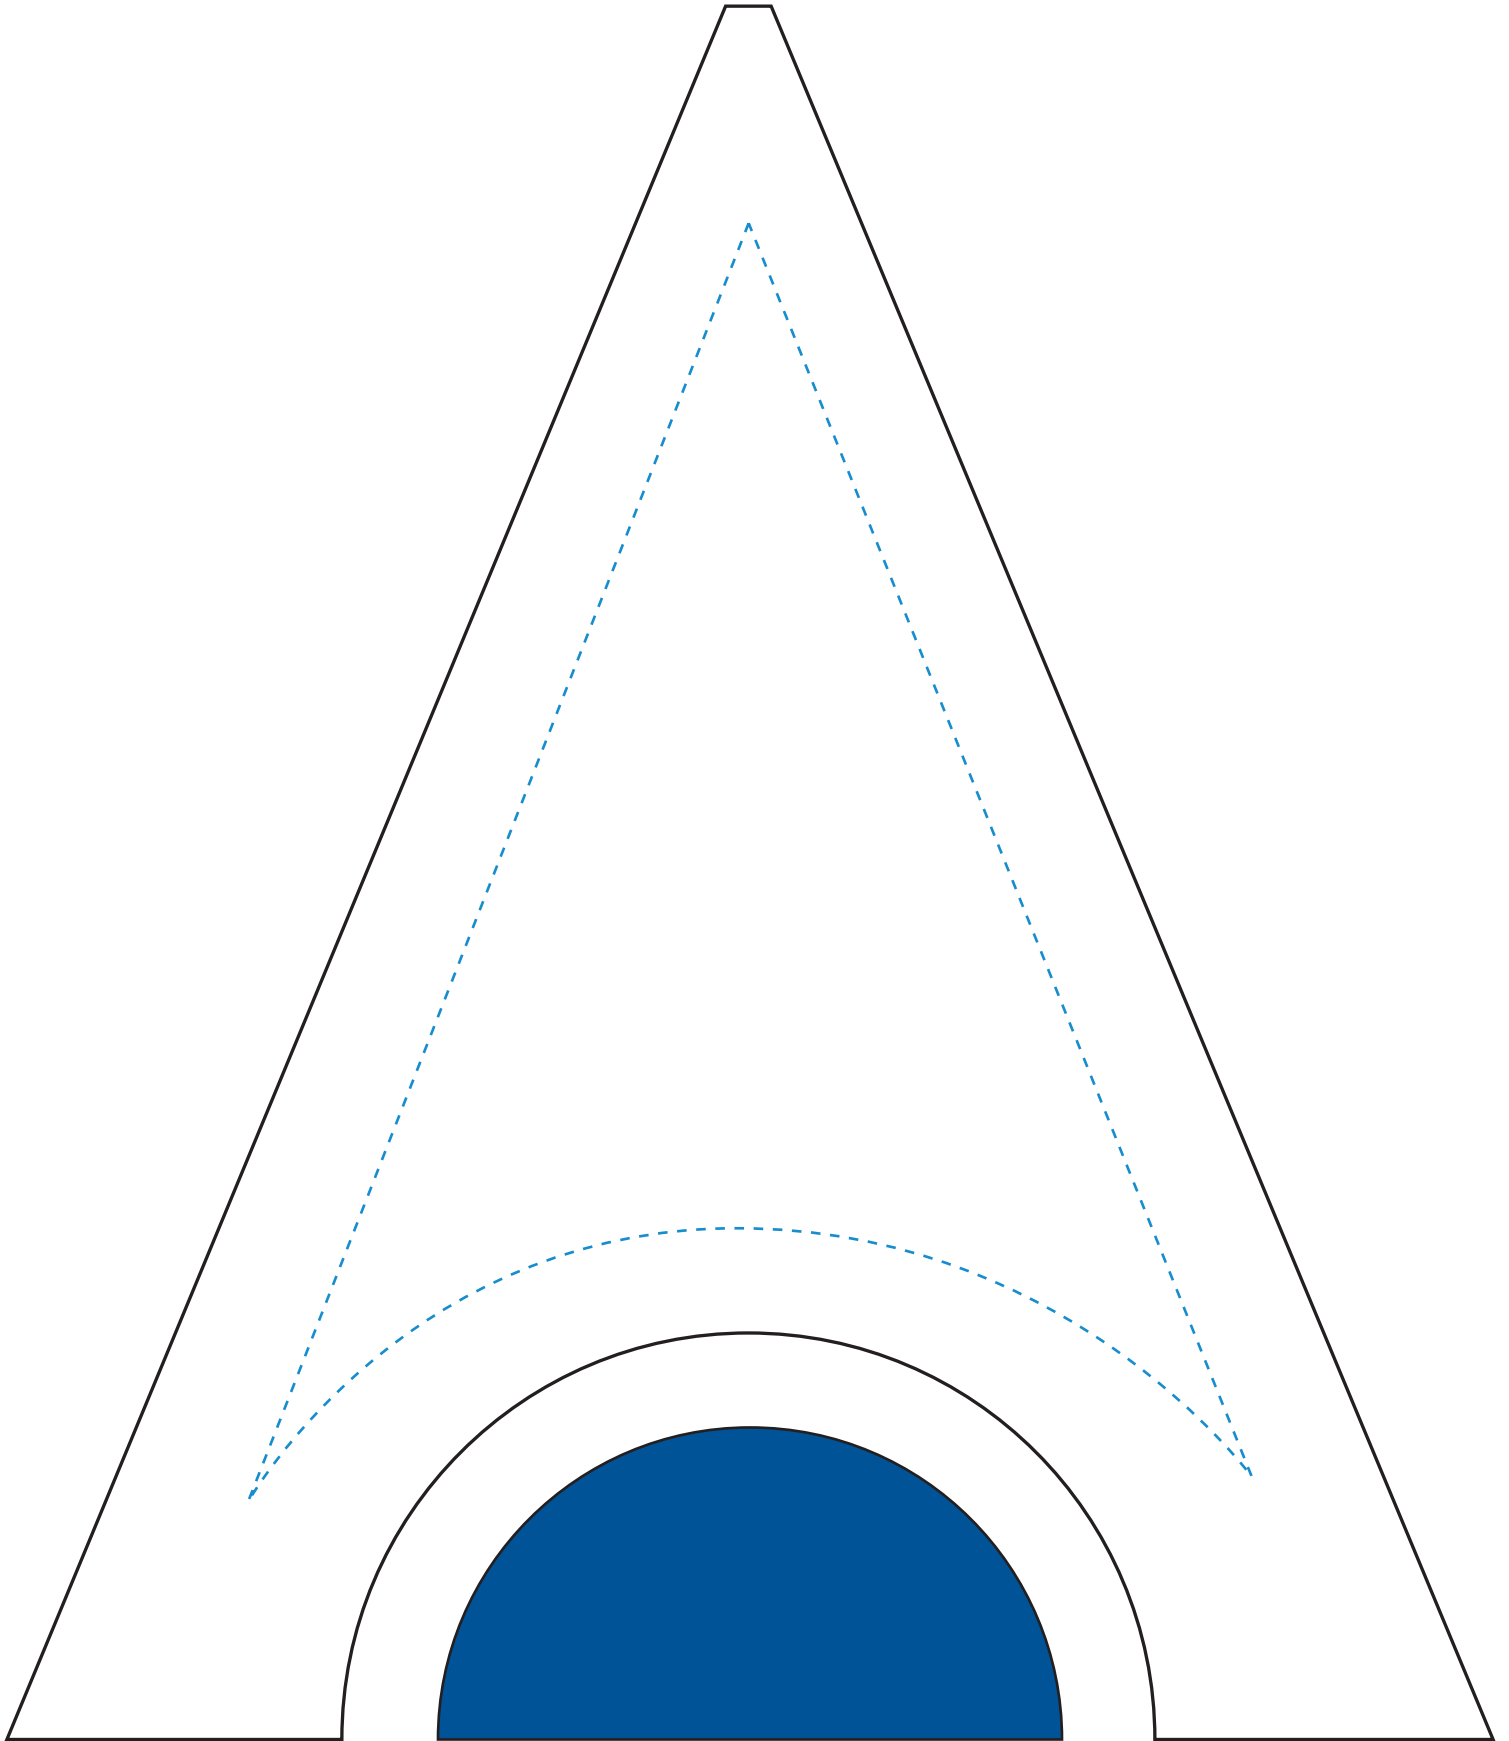

Standard Etch: Reverse

3832 MASTERS TOWER - 9-1/2"

Blue line represents the max image area.