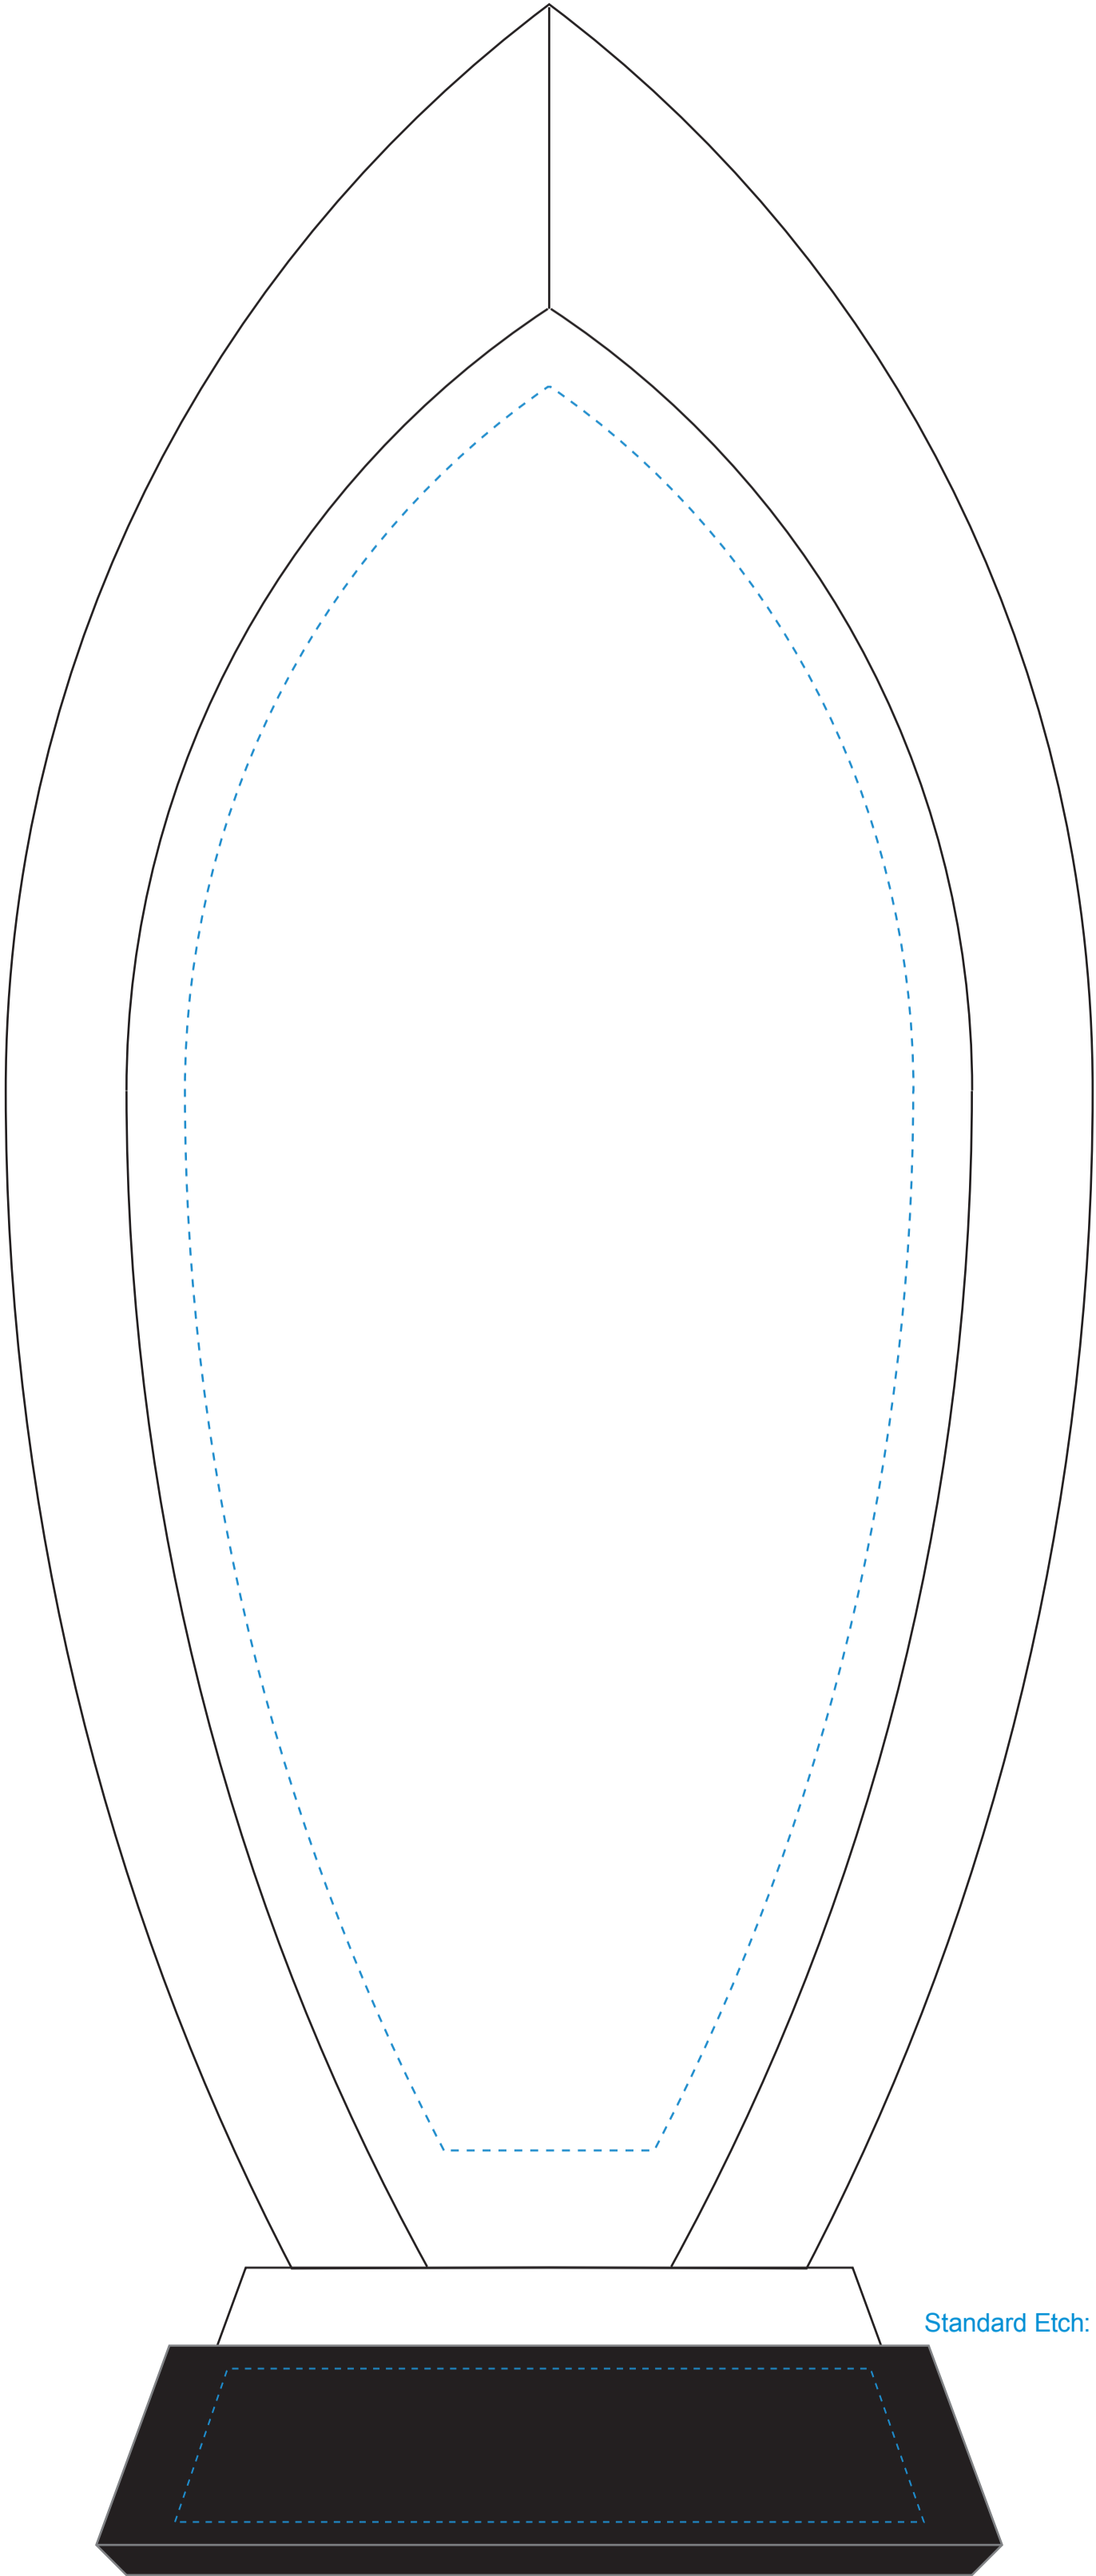

Standard Etch: Reverse

Standard Etch: Front

4148 MAJESTIC AWARD 17"

Blue line represents the max image area.