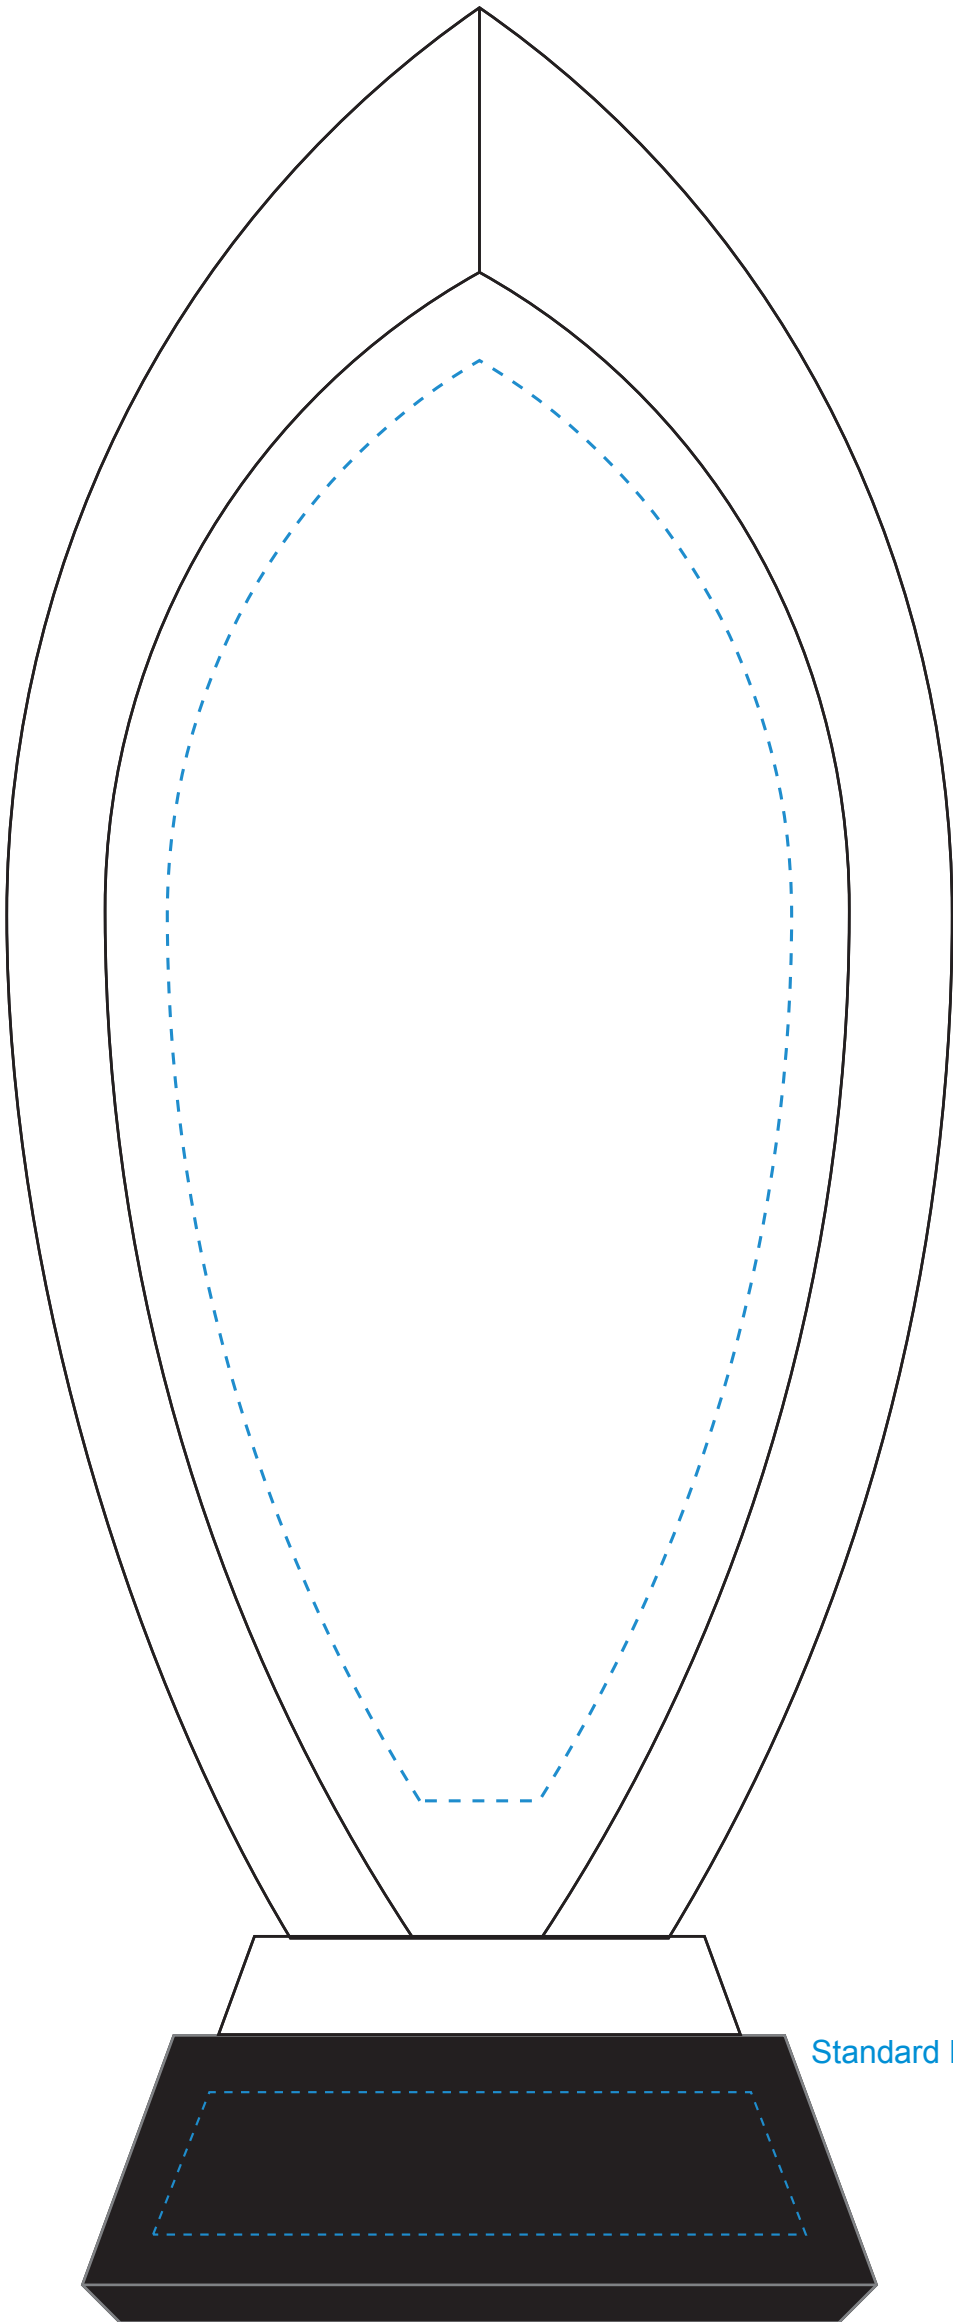

Standard Etch: Reverse

Standard Etch: Front

**4146 MAJESTIC AWARD 12"**  
Blue line represents the max image area.