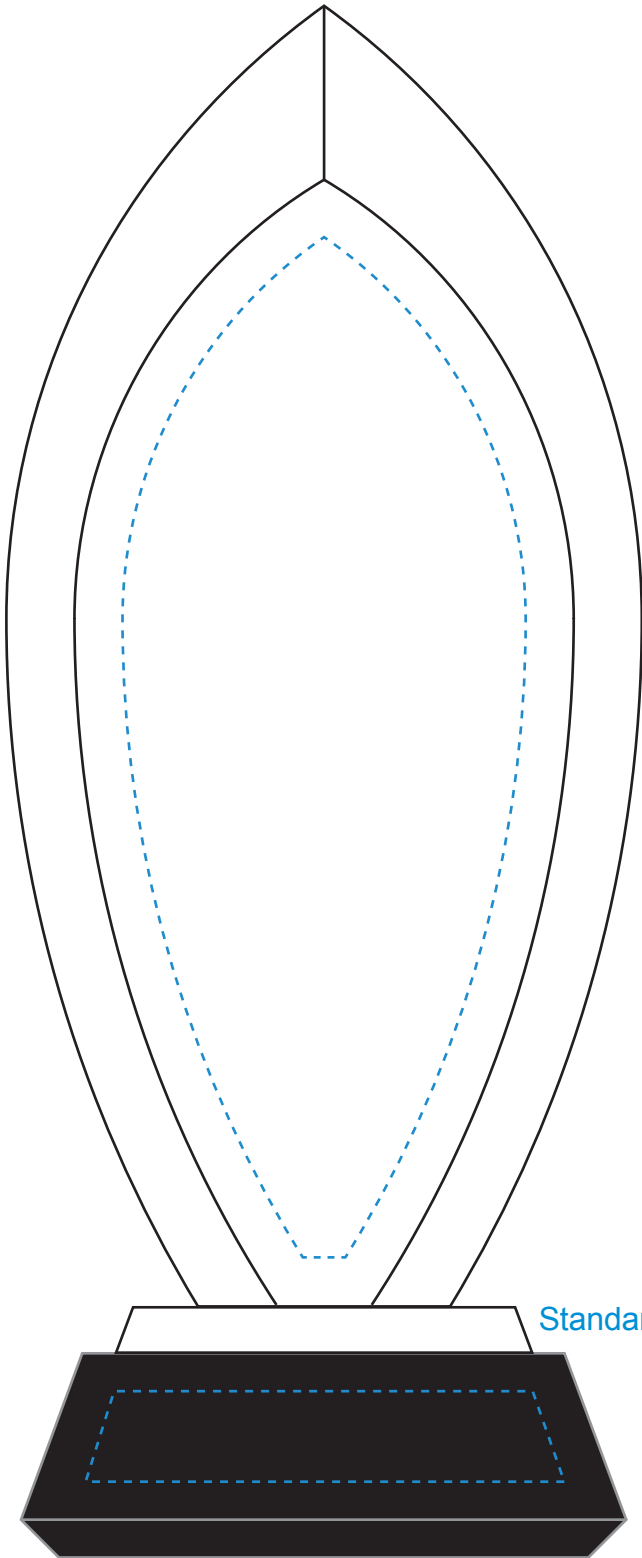

Standard Etch: Reverse

Standard Etch: Front

4144 MAJESTIC AWARD 8"

Blue line represents the max image area.