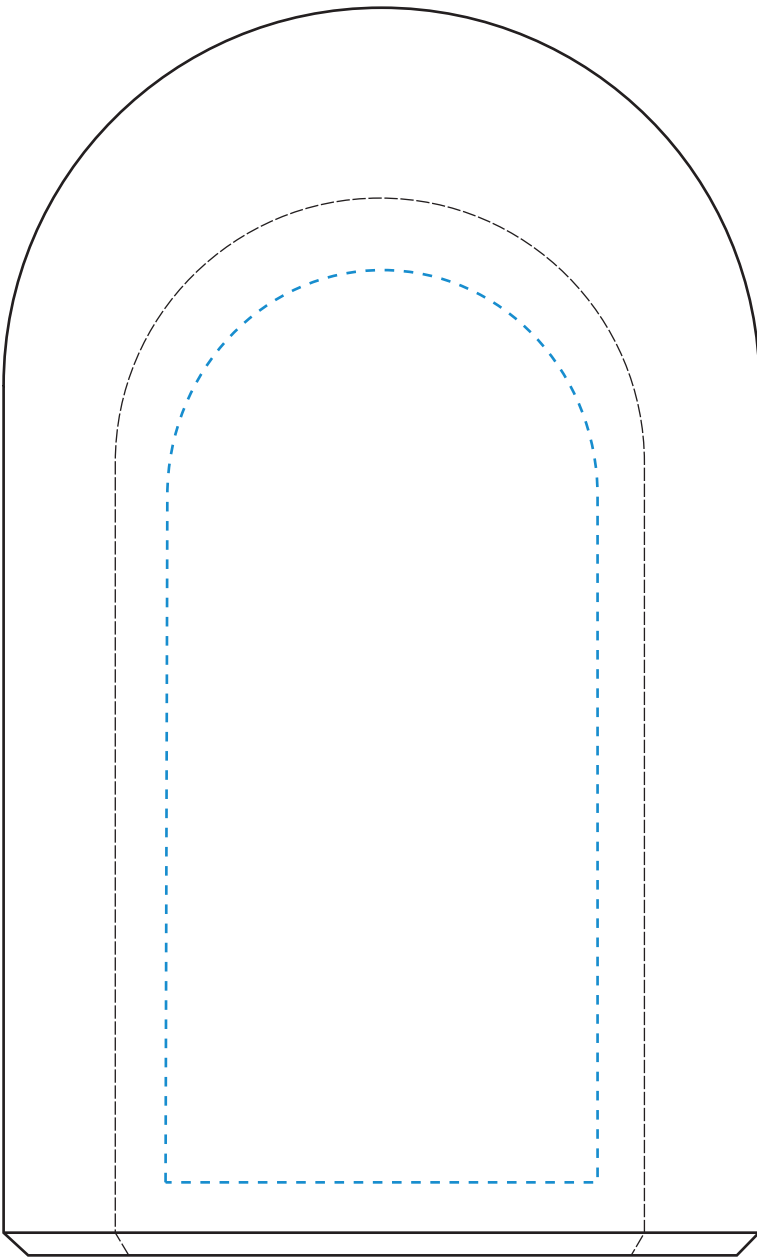

TOP VIEW

Standard Etch: Reverse

7071 LOUDOUN ARCH - 6-1/2"
(100 X 165 X 55)

Blue line represents the max image area.

SIDE VIEW