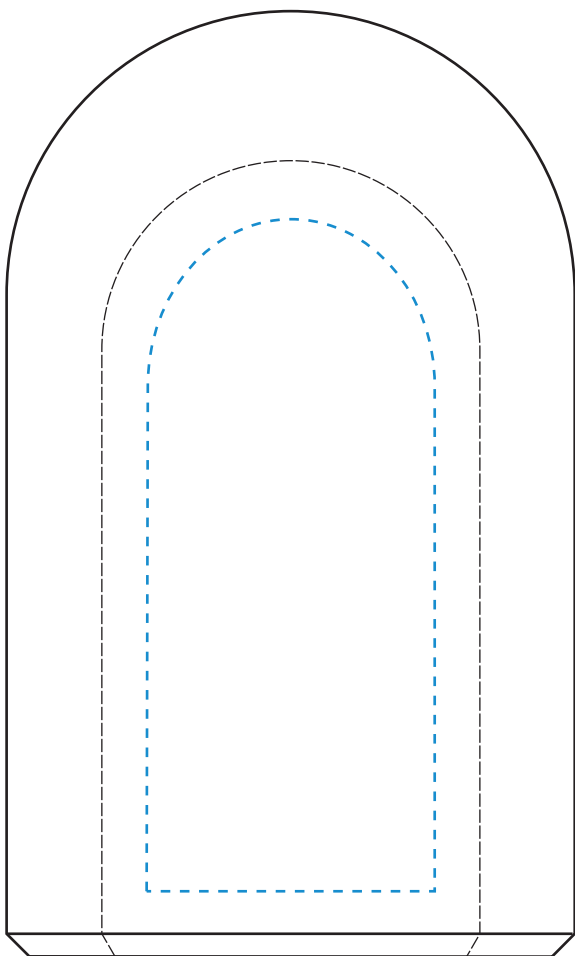

TOP VIEW

Standard Etch: Reverse

7070 LOUDOUN ARCH - 5"
(75 X 125 X 45)

Blue line represents the max image area.

SIDE VIEW