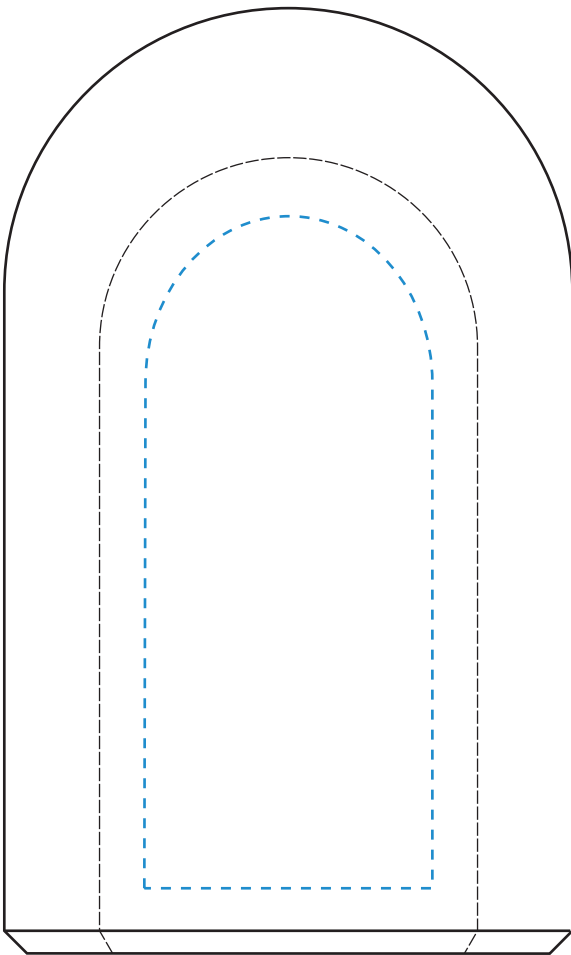

TOP VIEW

Standard Etch: Reverse

7070 LOUDOUN - 75 X 125 X 45

Blue line represents the max image area.

SIDE VIEW