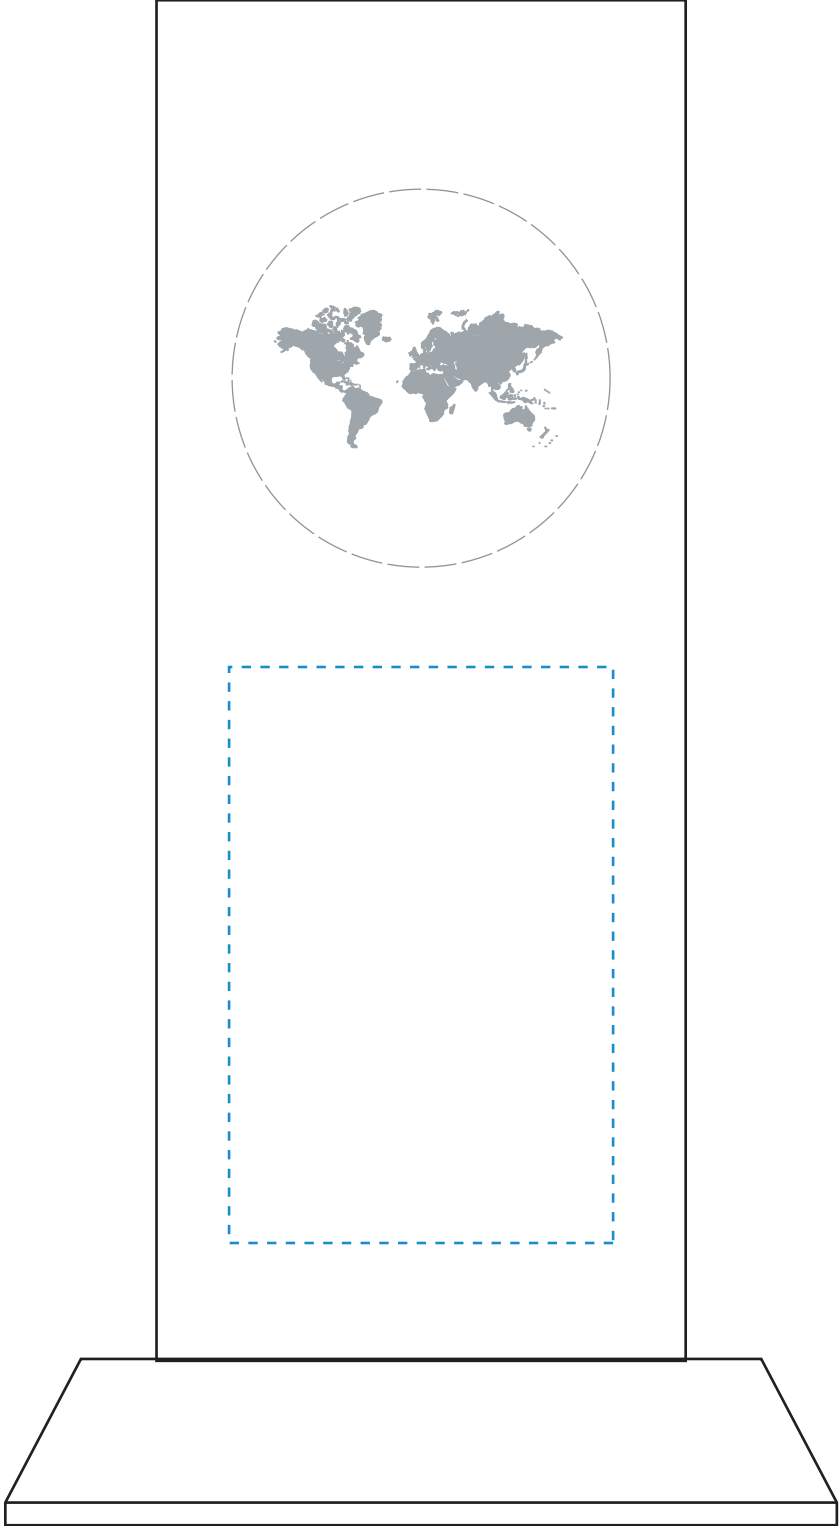

Standard Etch: Reverse

5720 LEWISTON GLOBAL AWARD 8"  
Blue line represents the max image area.

BASE (IMPRINT AREA)  
Standard Etch: Front