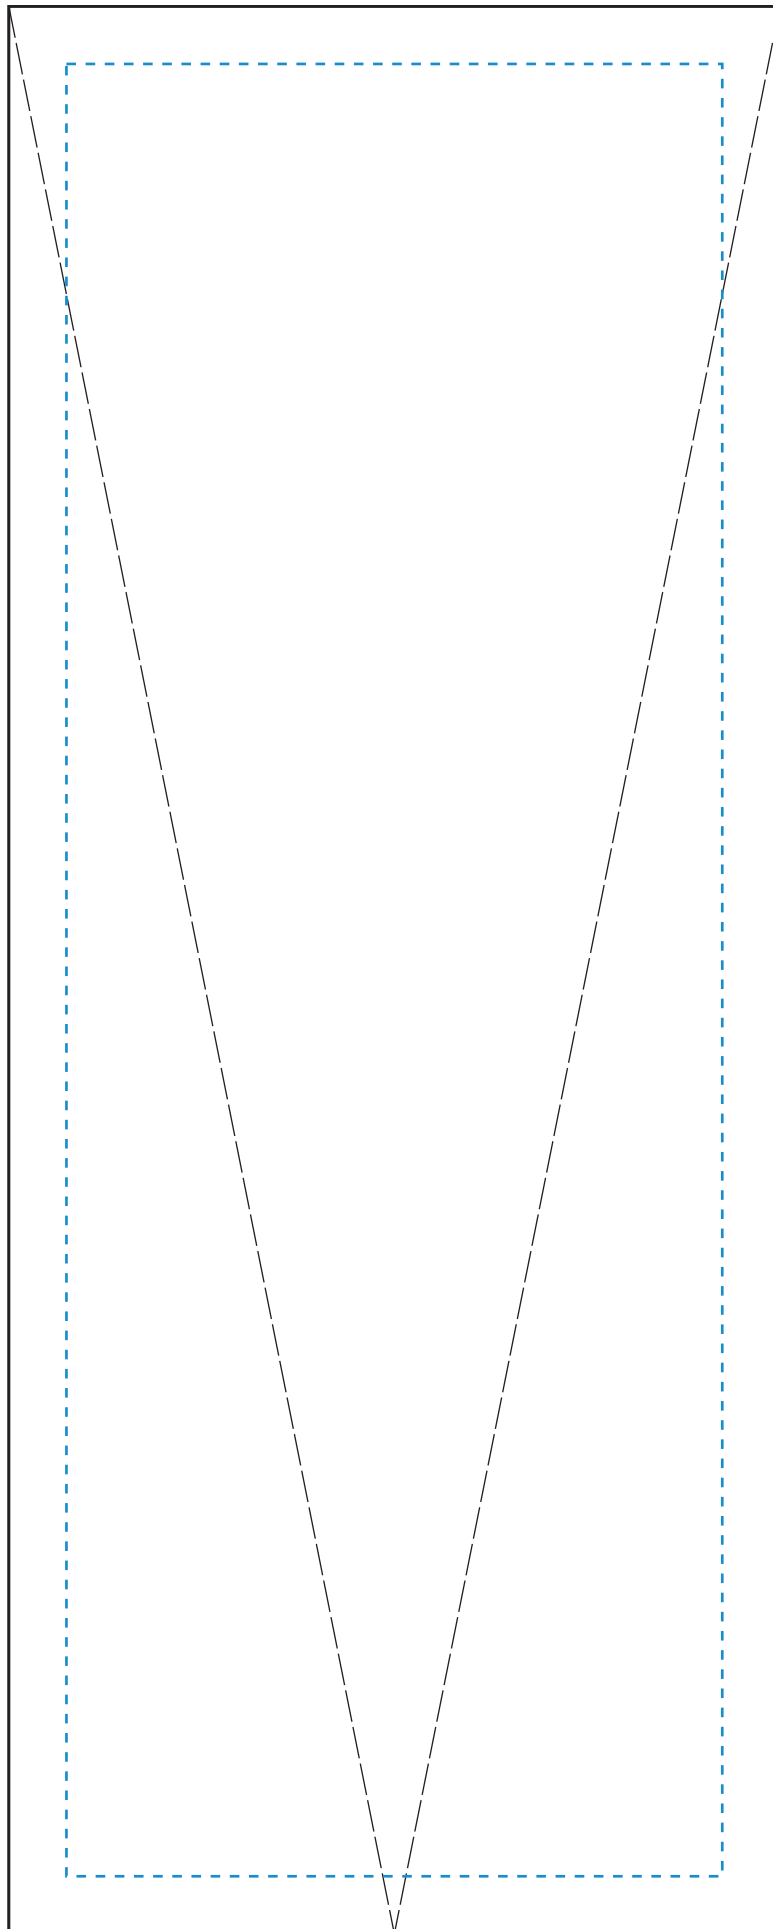

Standard Etch: Front

5974 LANSING - 10"

Blue line represents the max image area.