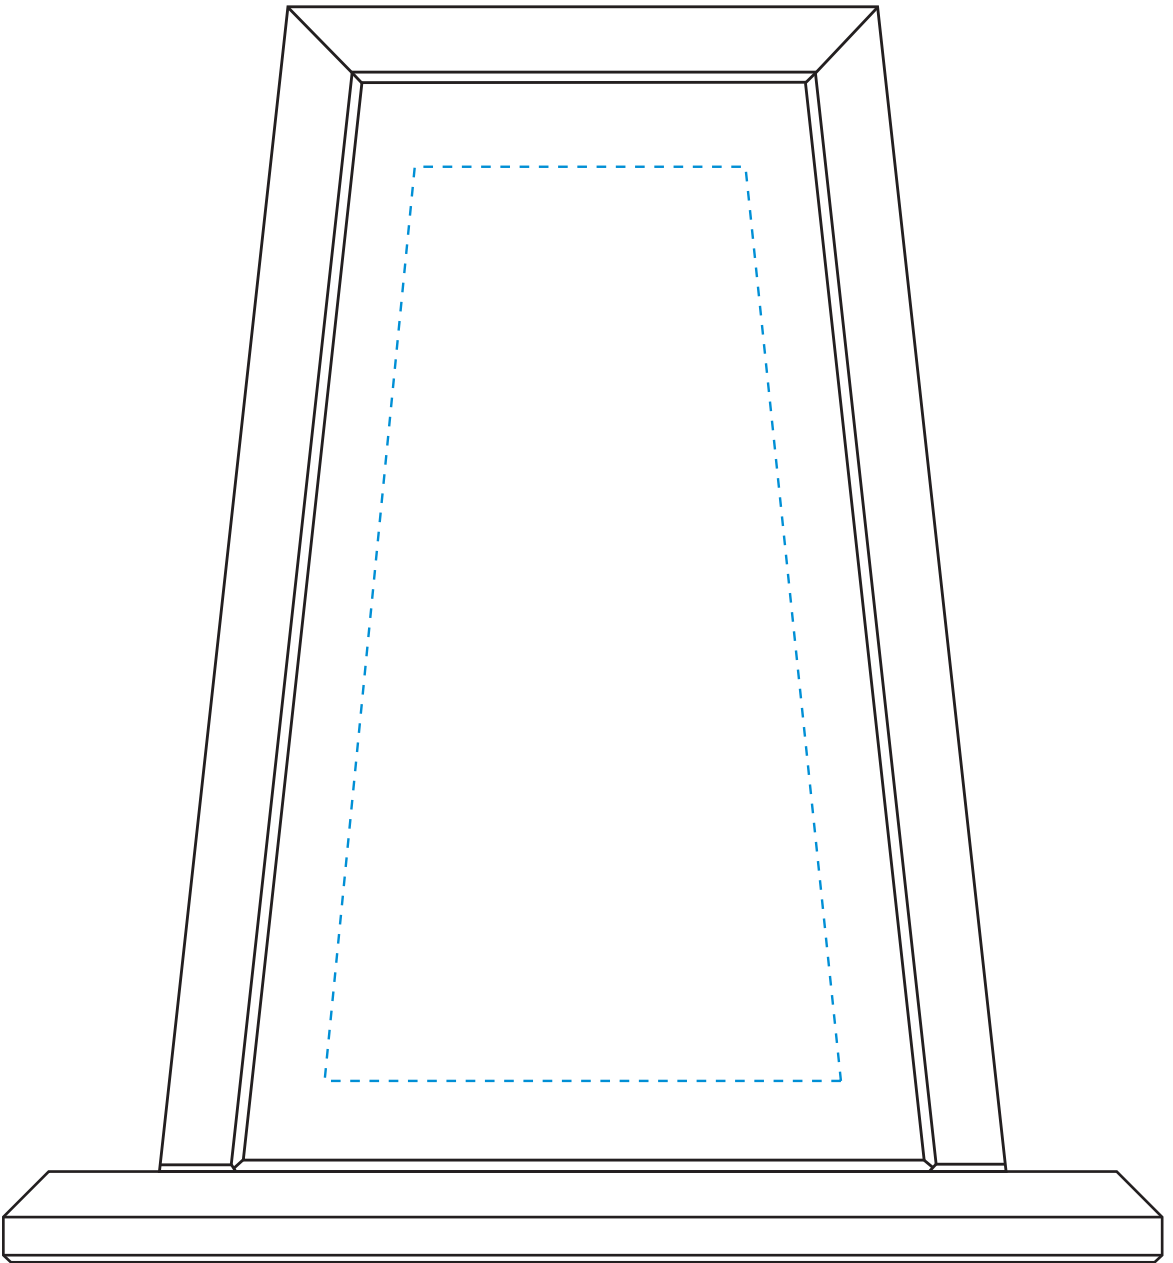

Standard Etch: Reverse

3681 KINGSTON SPIRE 6"

Blue line represents the max image area.