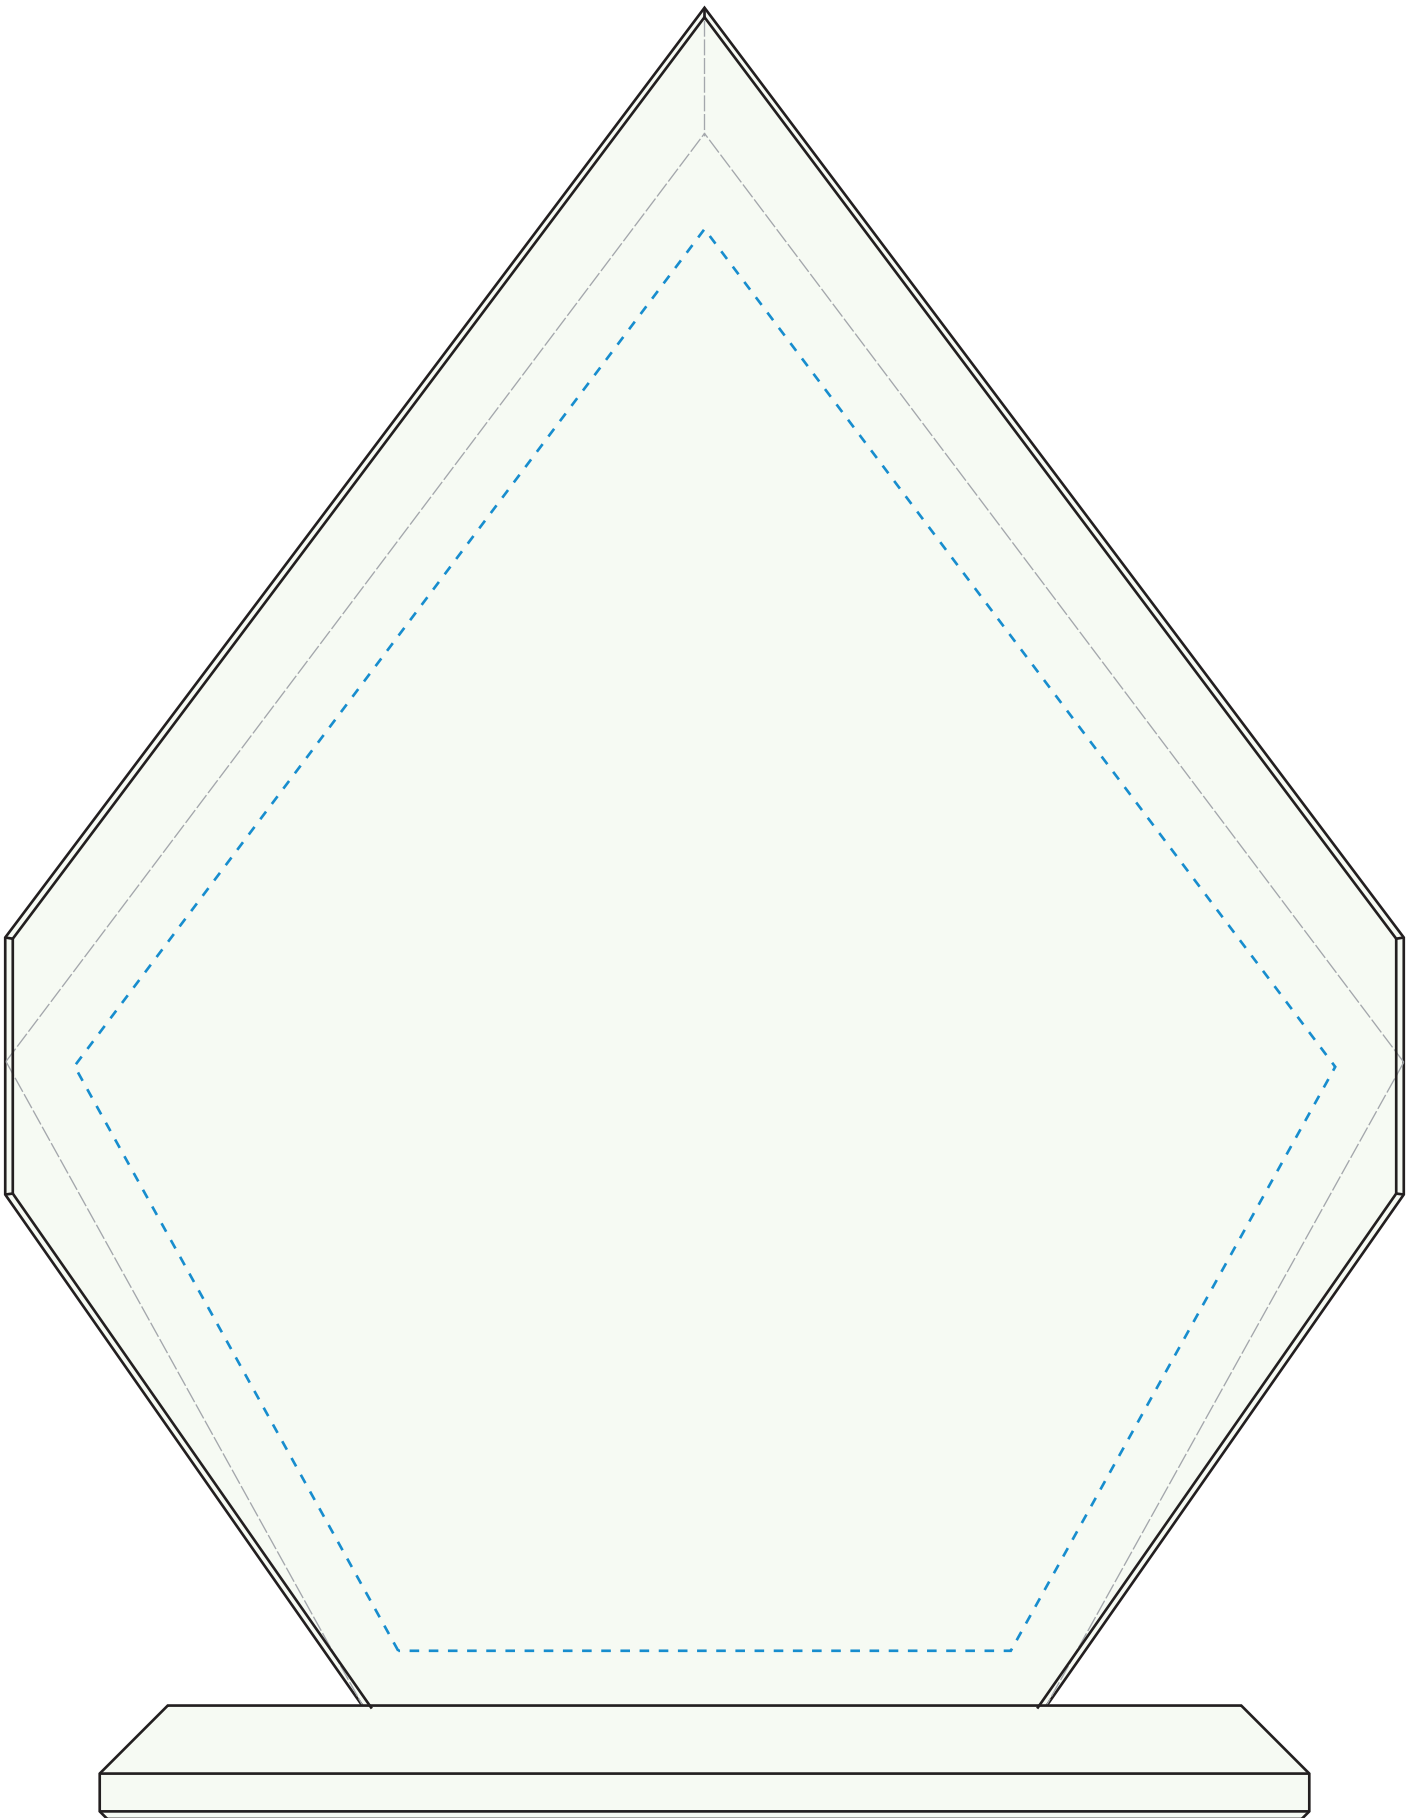

Standard Etch: Reverse

4482 KINGSLEY DIAMOND - 9.5"

Blue line represents the max image area.