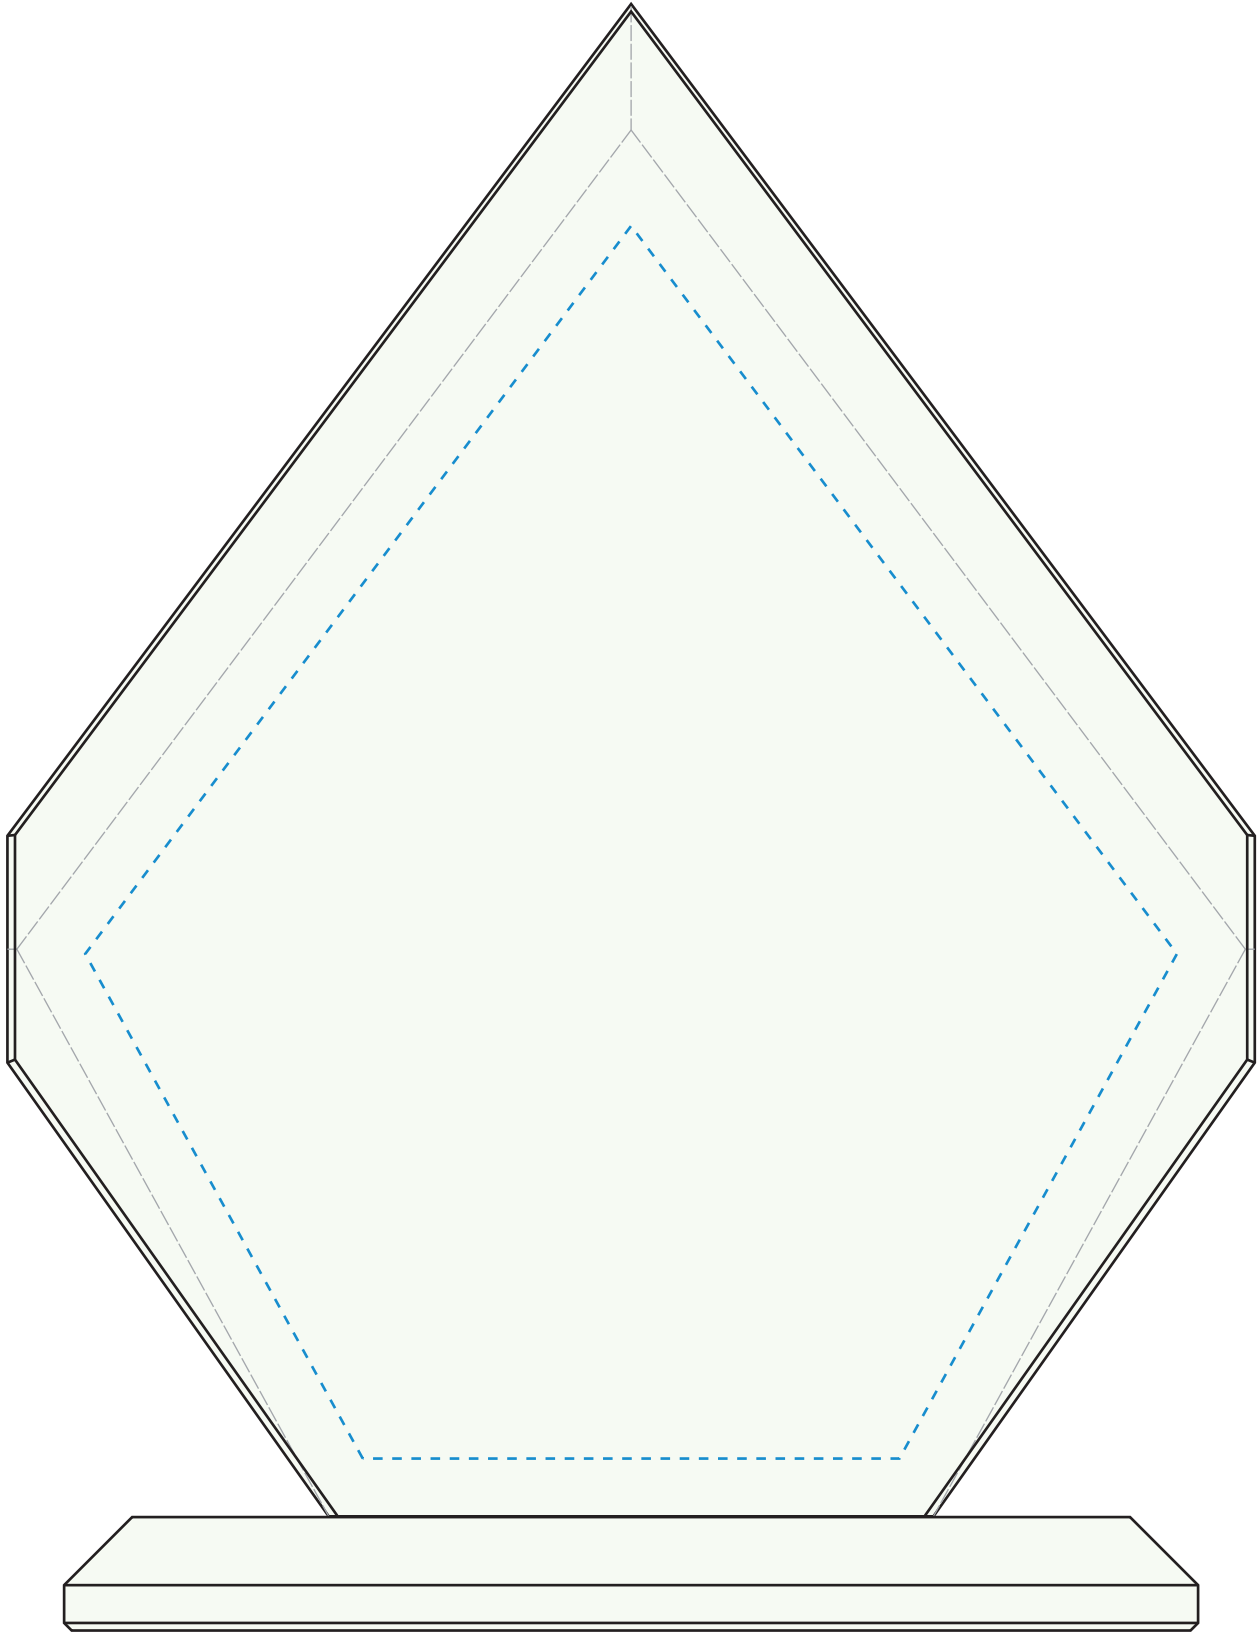

Standard Etch: Reverse

4481 KINGSLEY DIAMOND - 8.5"

Blue line represents the max image area.